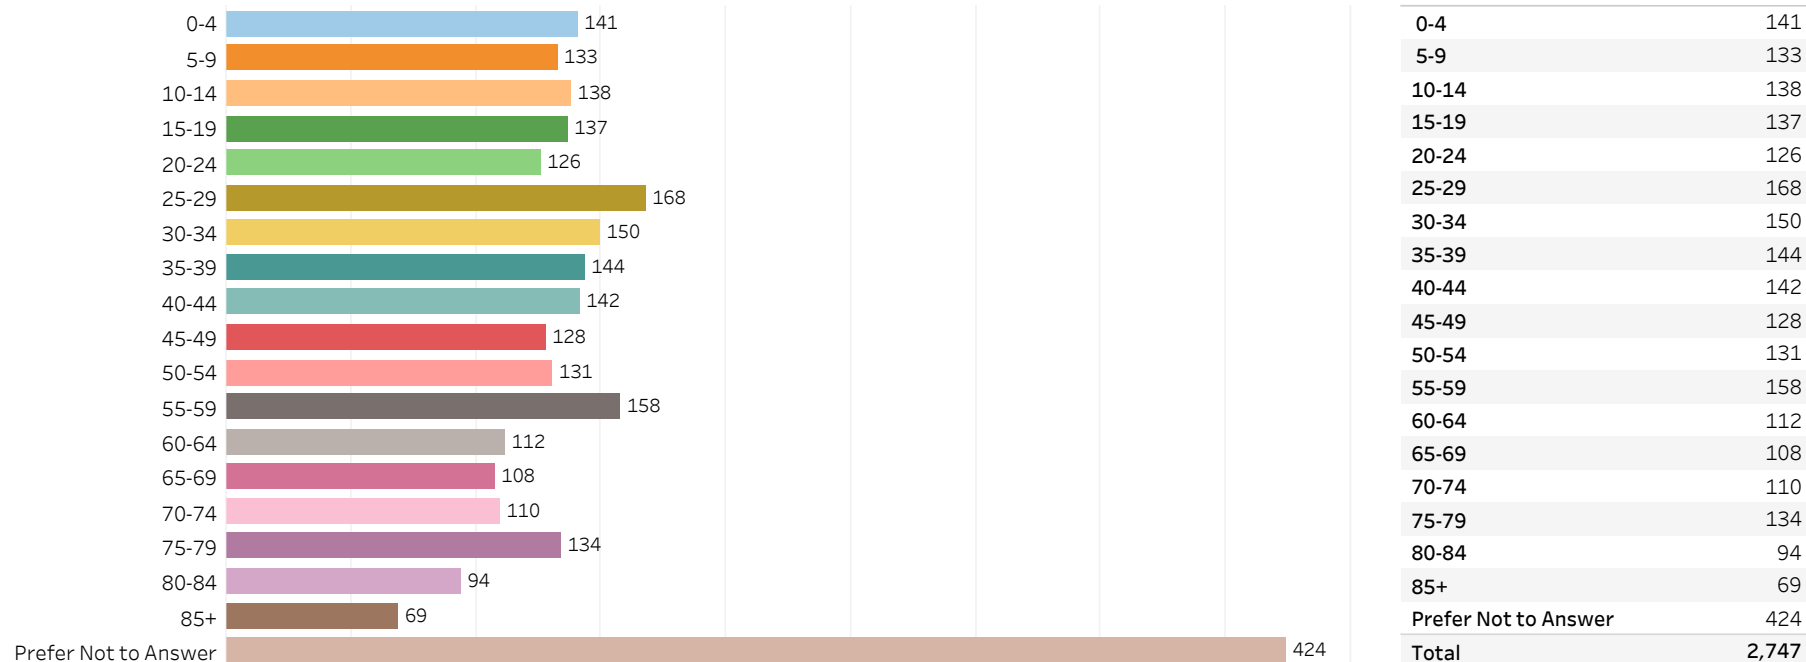

# 2019 Edmonton Municipal Census (Neighbourhood)

(Note: As per City of Edmonton Census Policy C520C, neighbourhoods with a population of less than 50 residents are reported as zero.)

Neighbourhood:

KILDARE

## 1. Population by Age Range

## 2. Population by Gender