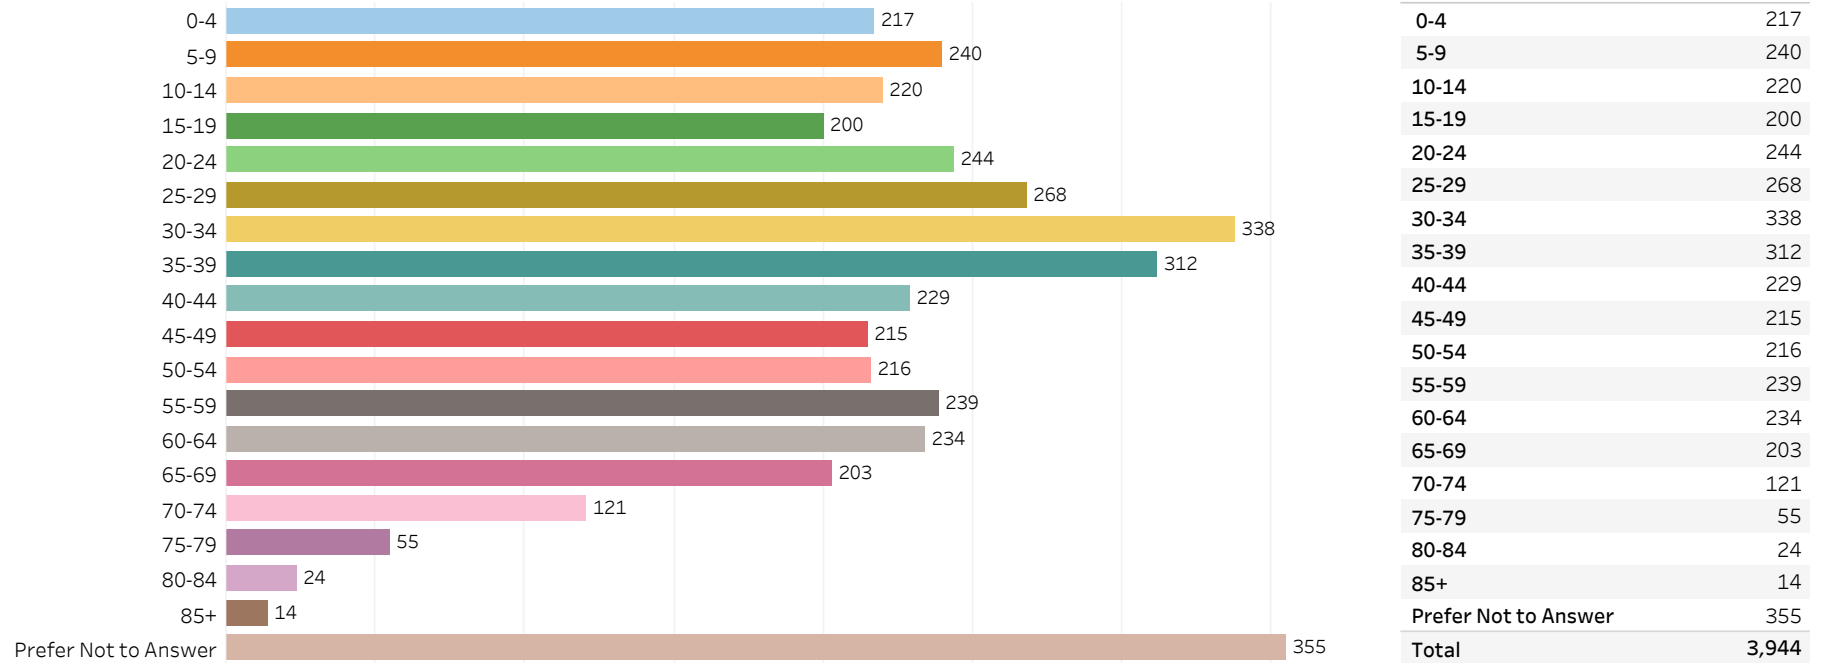

2019 Edmonton Municipal Census (Neighbourhood)

(Note: As per City of Edmonton Census Policy C520C, neighbourhoods with a population of less than 50 residents are reported as zero.)

Neighbourhood:

KIRKNESS

1. Population by Age Range

2. Population by Gender

3. Dwelling Unit Status