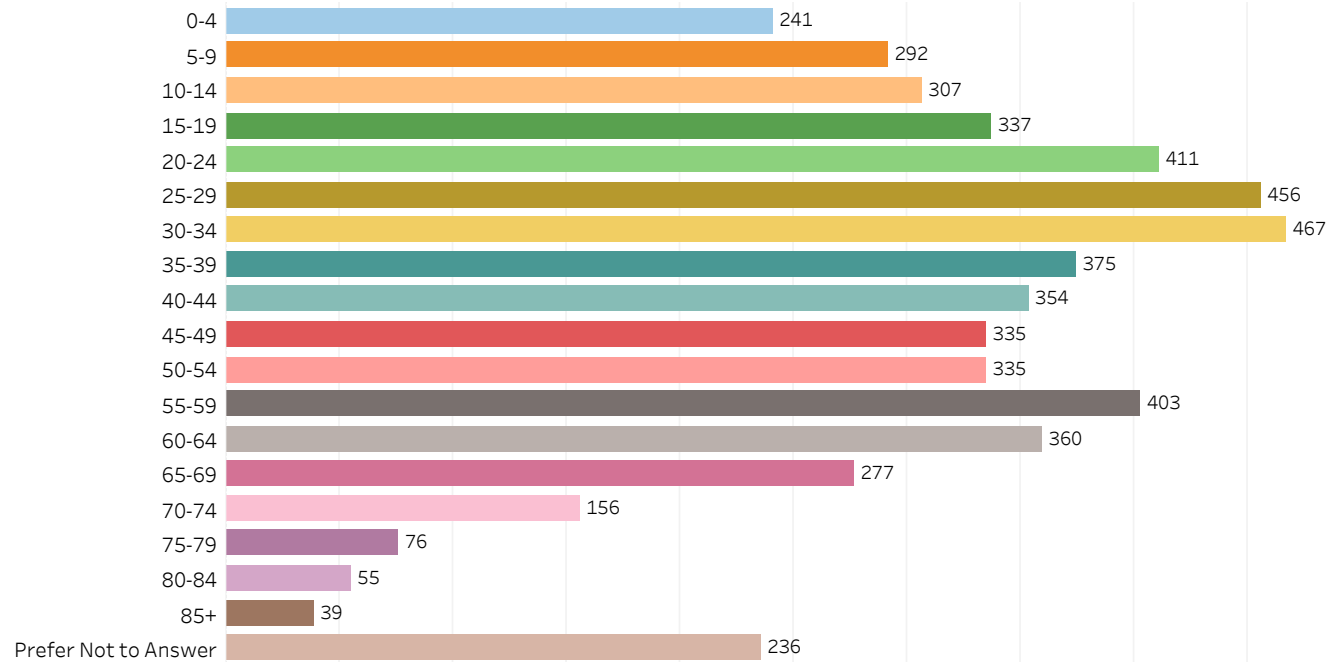

2019 Edmonton Municipal Census (Neighbourhood)

(Note: As per City of Edmonton Census Policy C520C, neighbourhoods with a population of less than 50 residents are reported as zero.)

Neighbourhood:

LARKSPUR

1. Population by Age Range

0-4	241
5-9	292
10-14	307
15-19	337
20-24	411
25-29	456
30-34	467
35-39	375
40-44	354
45-49	335
50-54	335
55-59	403
60-64	360
65-69	277
70-74	156
75-79	76
80-84	55
85+	39
Prefer Not to Answer	236
Total	5,512