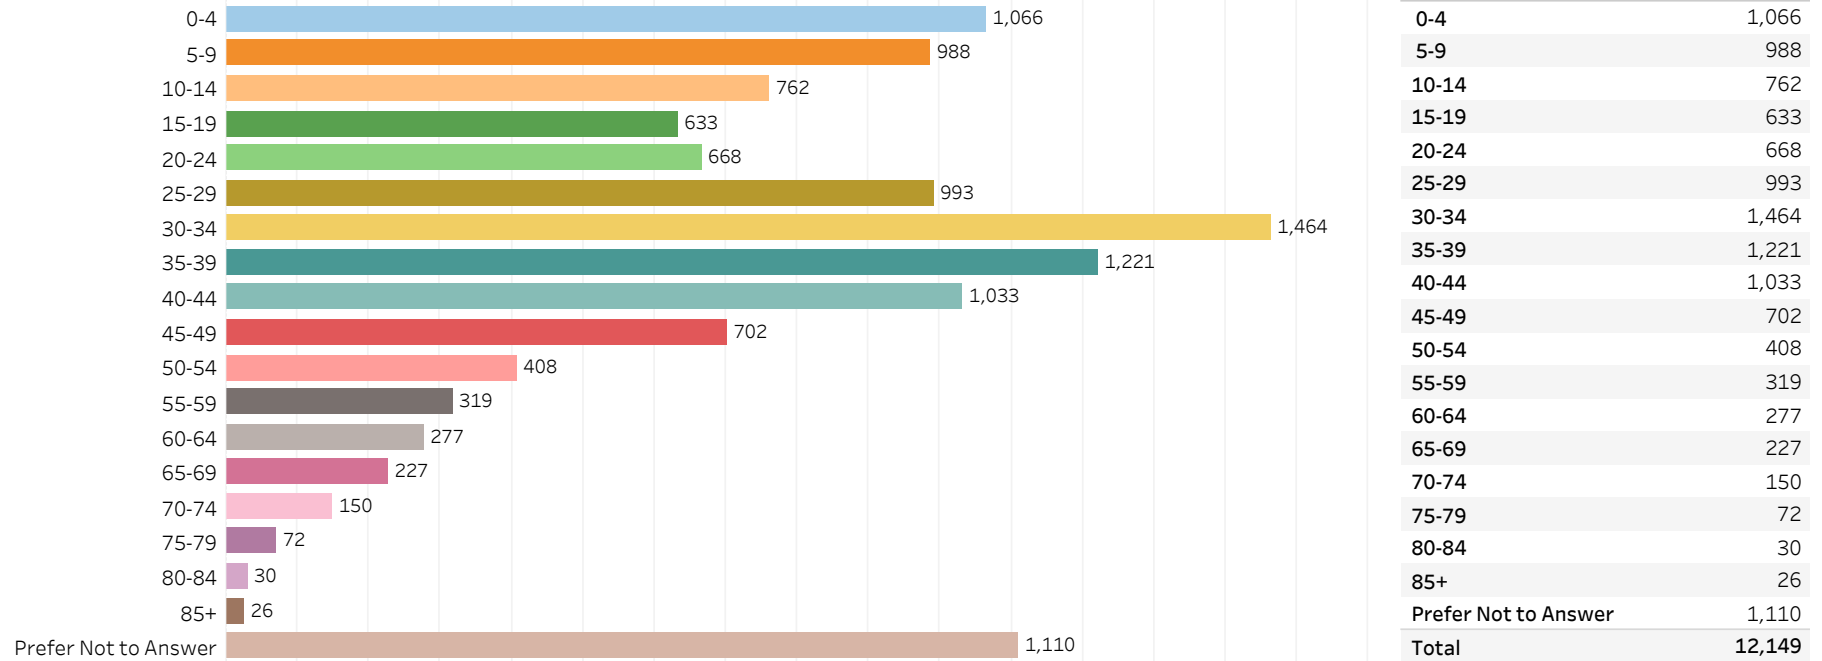

2019 Edmonton Municipal Census (Neighbourhood)

(Note: As per City of Edmonton Census Policy C520C, neighbourhoods with a population of less than 50 residents are reported as zero.)

Neighbourhood:

LAUREL

1. Population by Age Range