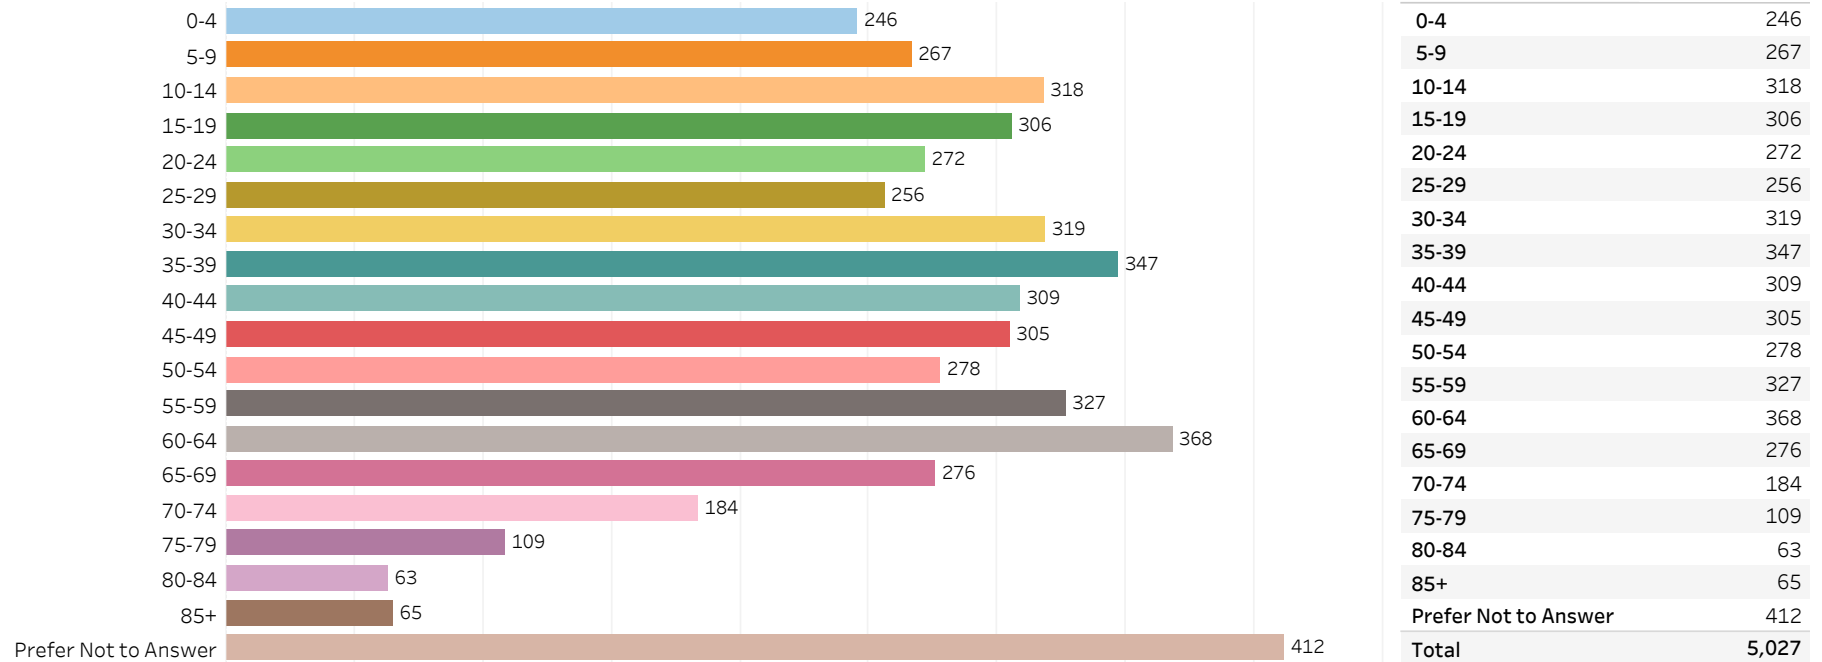

# 2019 Edmonton Municipal Census (Neighbourhood)

(Note: As per City of Edmonton Census Policy C520C, neighbourhoods with a population of less than 50 residents are reported as zero.)

Neighbourhood:

LA PERLE

## 1. Population by Age Range

## 2. Population by Gender