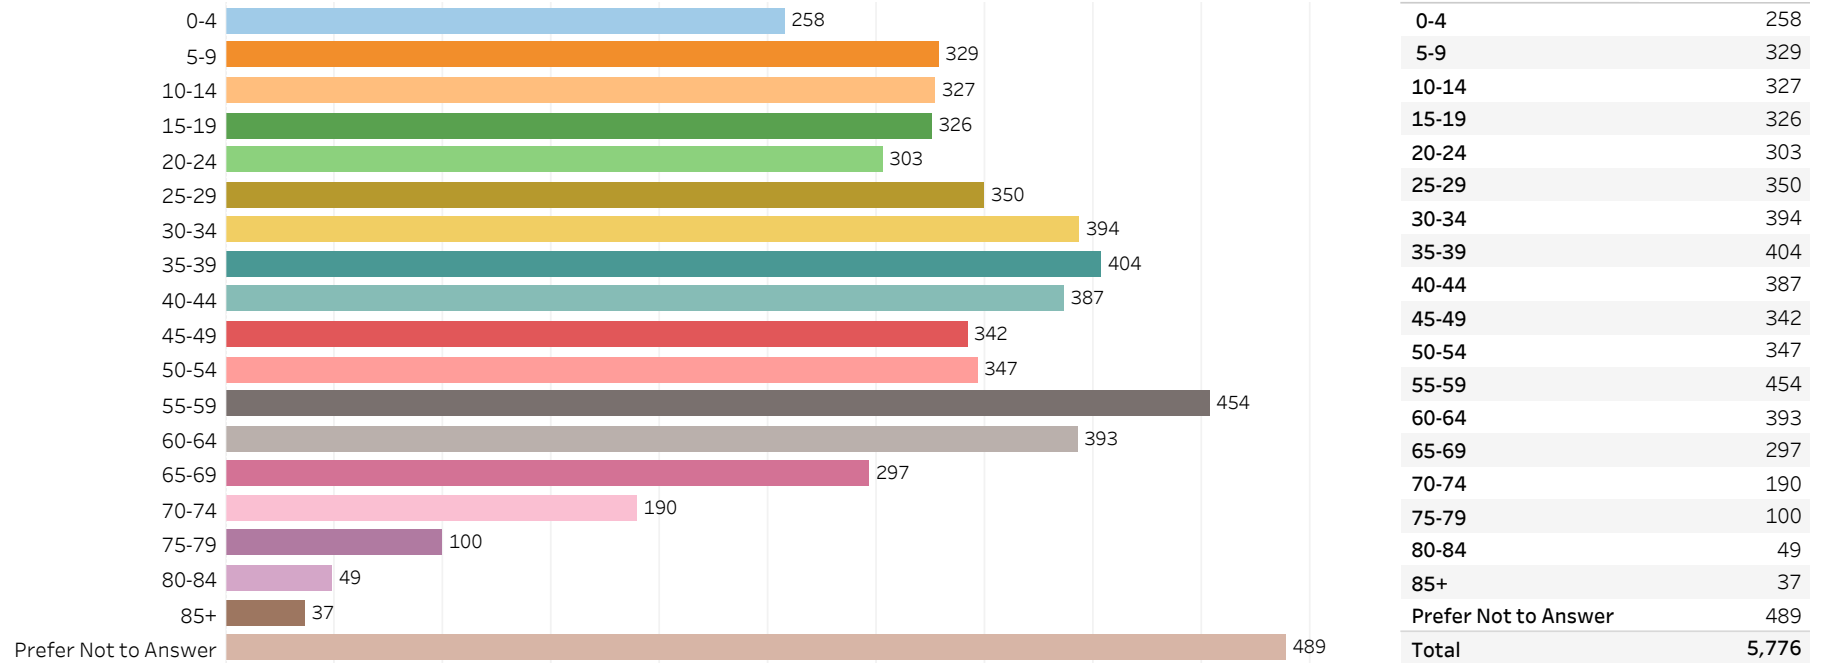

# 2019 Edmonton Municipal Census (Neighbourhood)

(Note: As per City of Edmonton Census Policy C520C, neighbourhoods with a population of less than 50 residents are reported as zero.)

Neighbourhood:

LYMBURN

## 1. Population by Age Range

## 2. Population by Gender