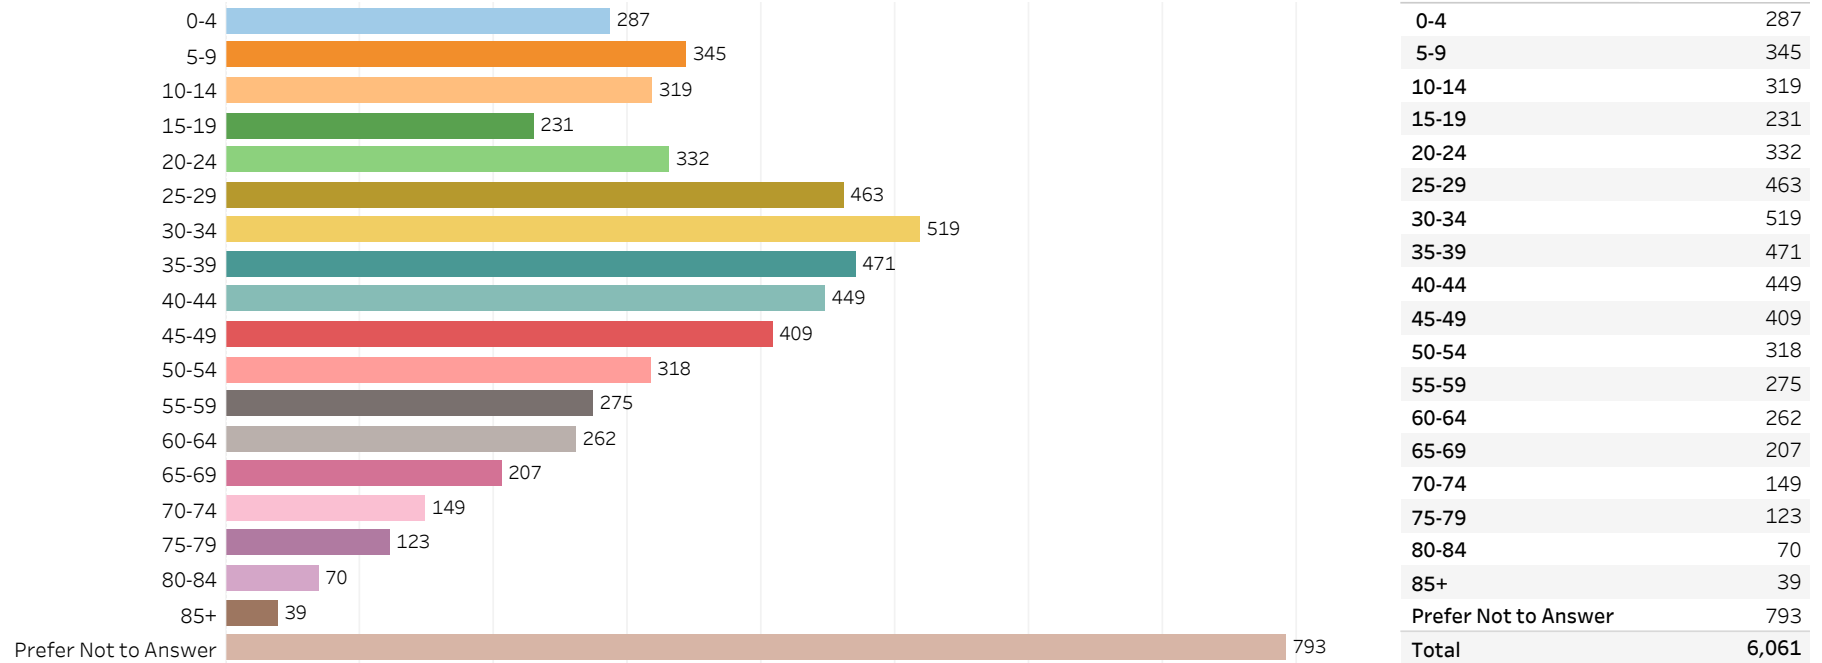

# 2019 Edmonton Municipal Census (Neighbourhood)

(Note: As per City of Edmonton Census Policy C520C, neighbourhoods with a population of less than 50 residents are reported as zero.)

Neighbourhood:

MACEWAN

## 1. Population by Age Range

## 2. Population by Gender