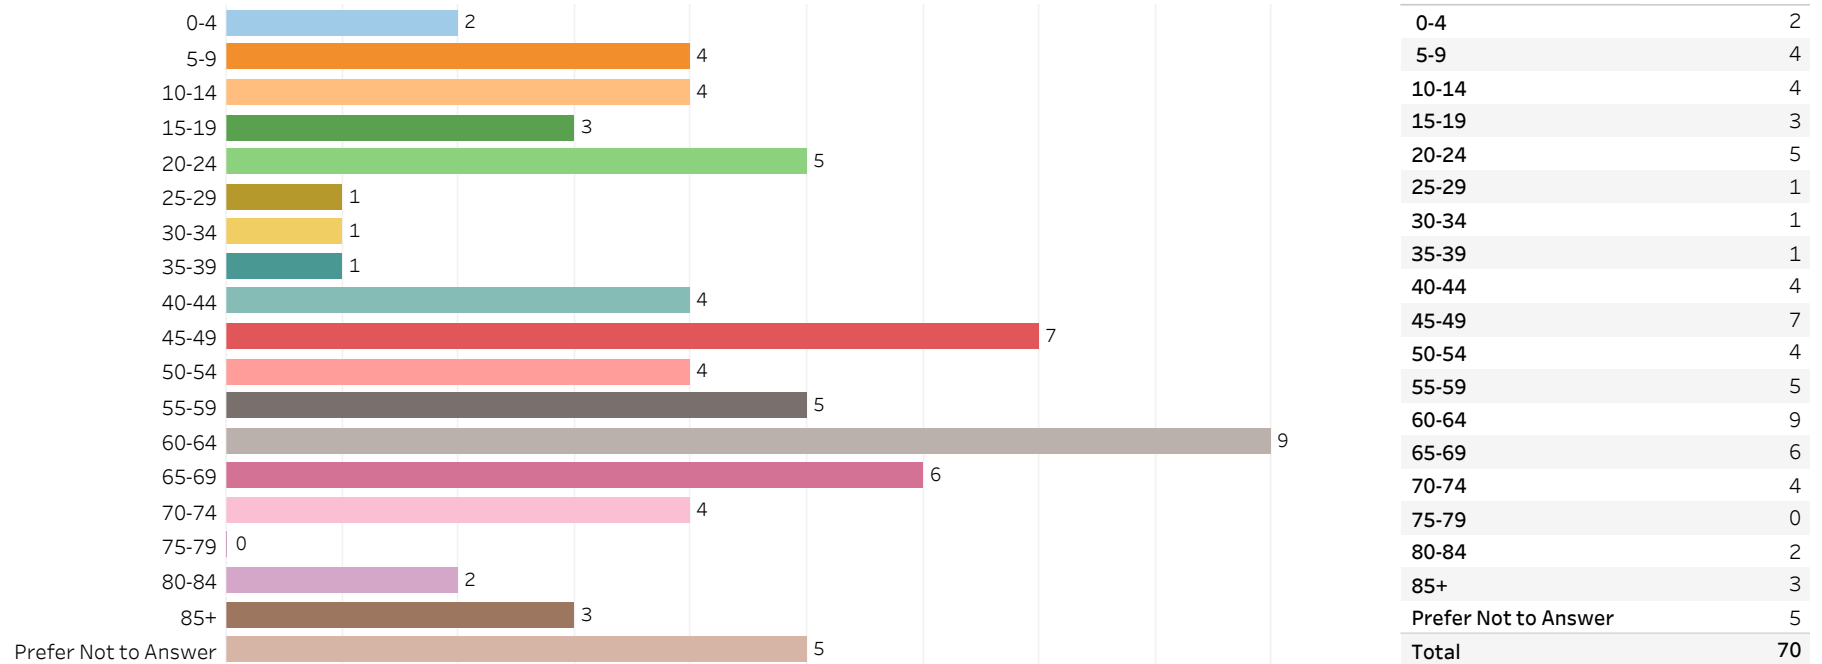

2019 Edmonton Municipal Census (Neighbourhood)

(Note: As per City of Edmonton Census Policy C520C, neighbourhoods with a population of less than 50 residents are reported as zero.)

Neighbourhood:

MARQUIS

1. Population by Age Range

2. Population by Gender

3. Dwelling Unit Status