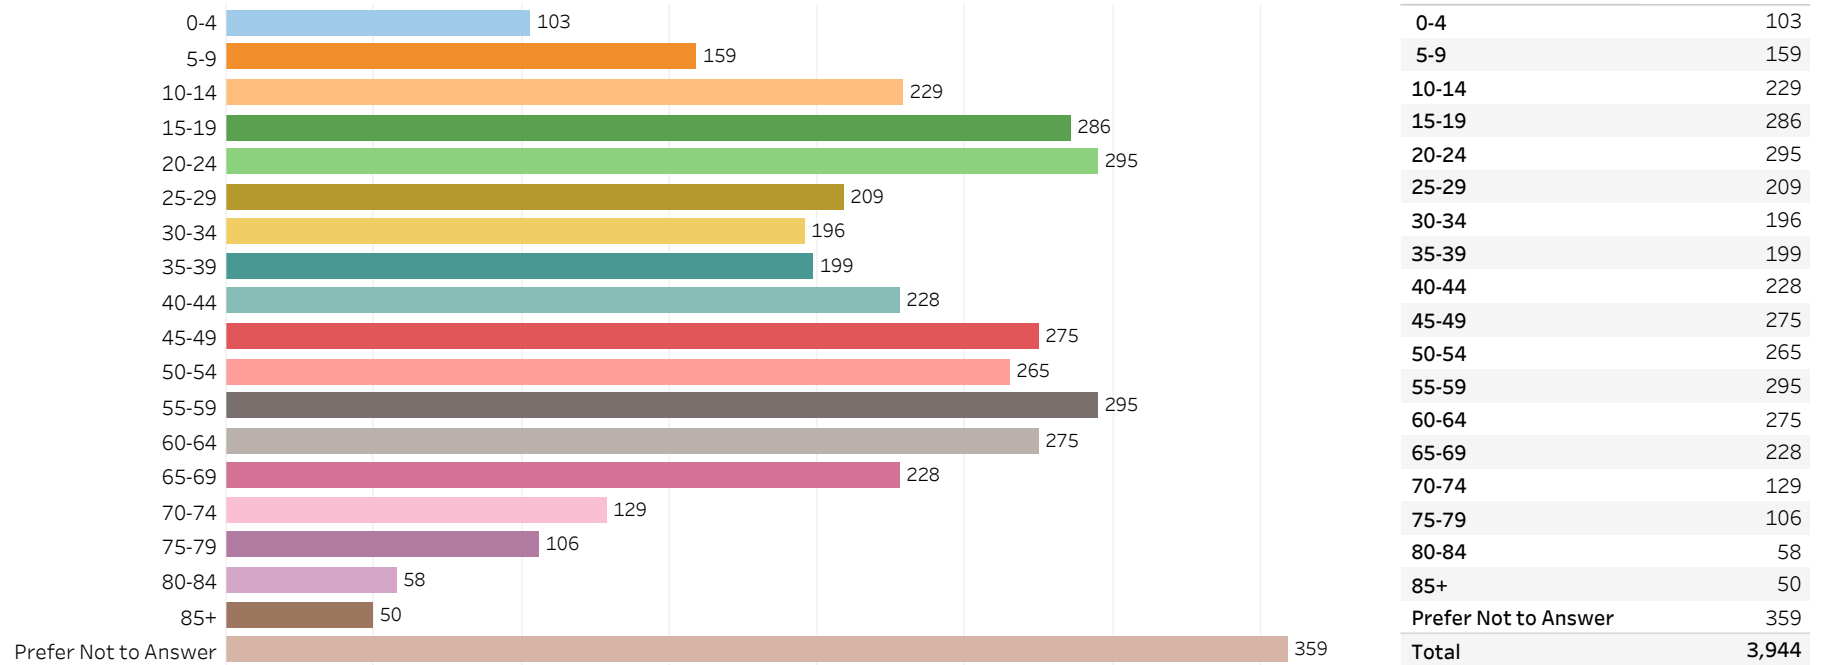

# 2019 Edmonton Municipal Census (Neighbourhood)

(Note: As per City of Edmonton Census Policy C520C, neighbourhoods with a population of less than 50 residents are reported as zero.)

Neighbourhood:

MATT BERRY

## 1. Population by Age Range

## 2. Population by Gender