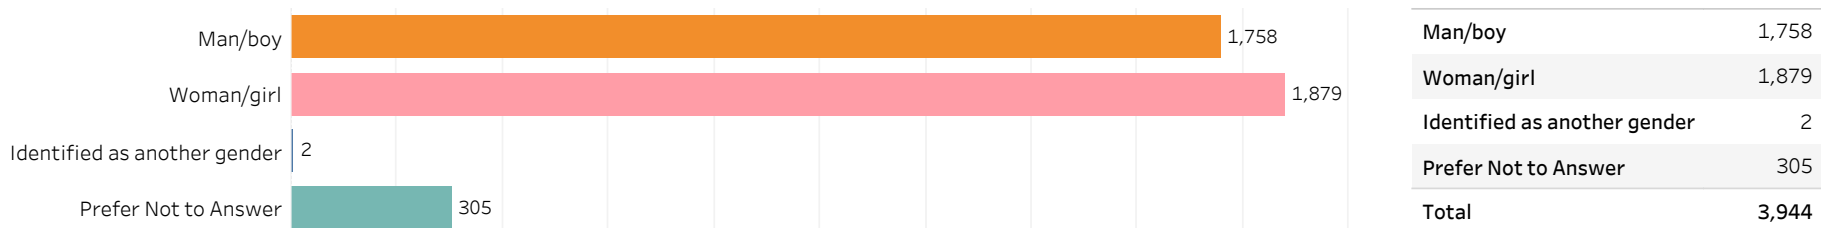

2. Population by Gender