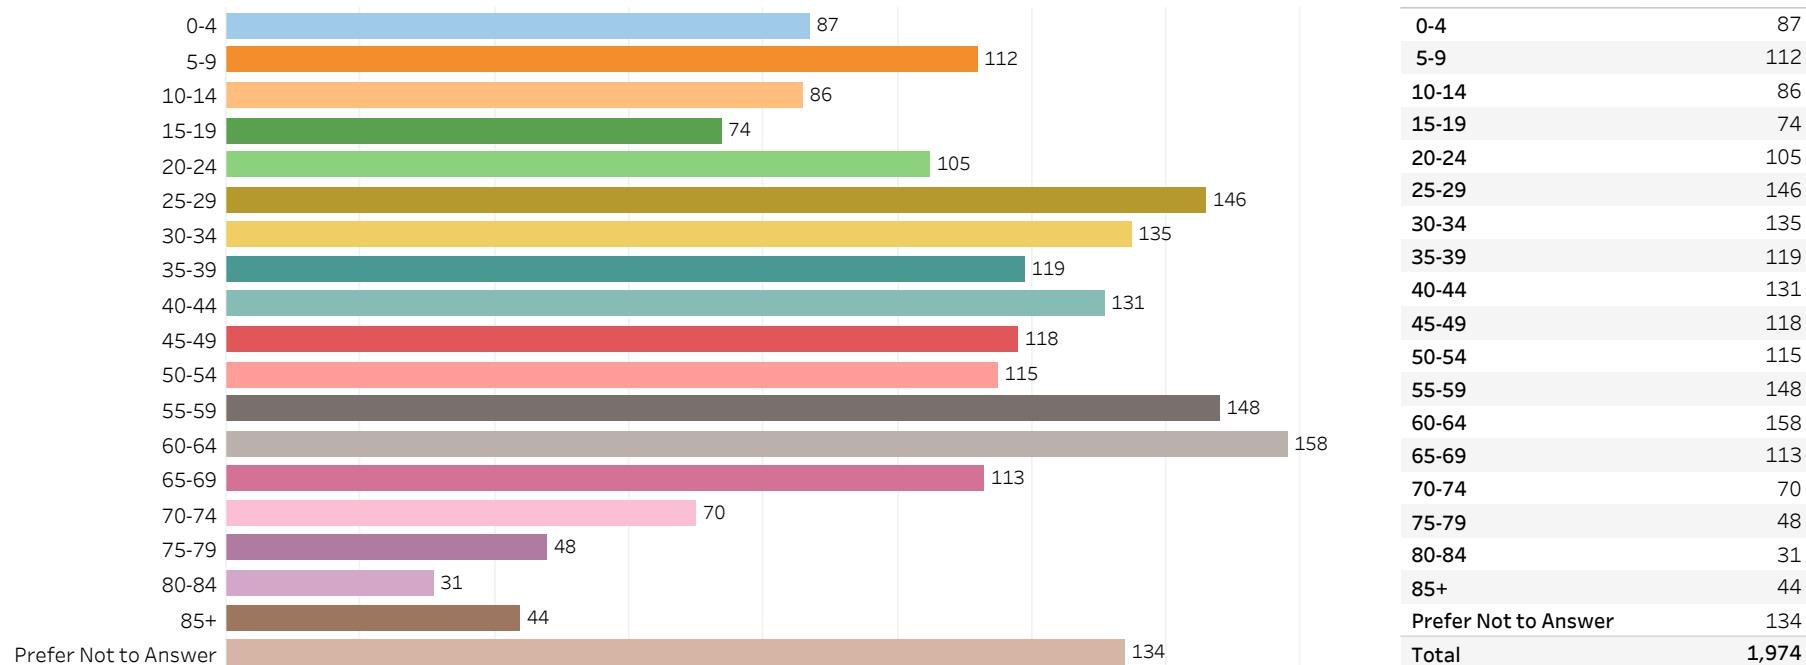

2019 Edmonton Municipal Census (Neighbourhood)

(Note: As per City of Edmonton Census Policy C520C, neighbourhoods with a population of less than 50 residents are reported as zero.)

Neighbourhood:

MAYFIELD

1. Population by Age Range

2. Population by Gender

3. Dwelling Unit Status