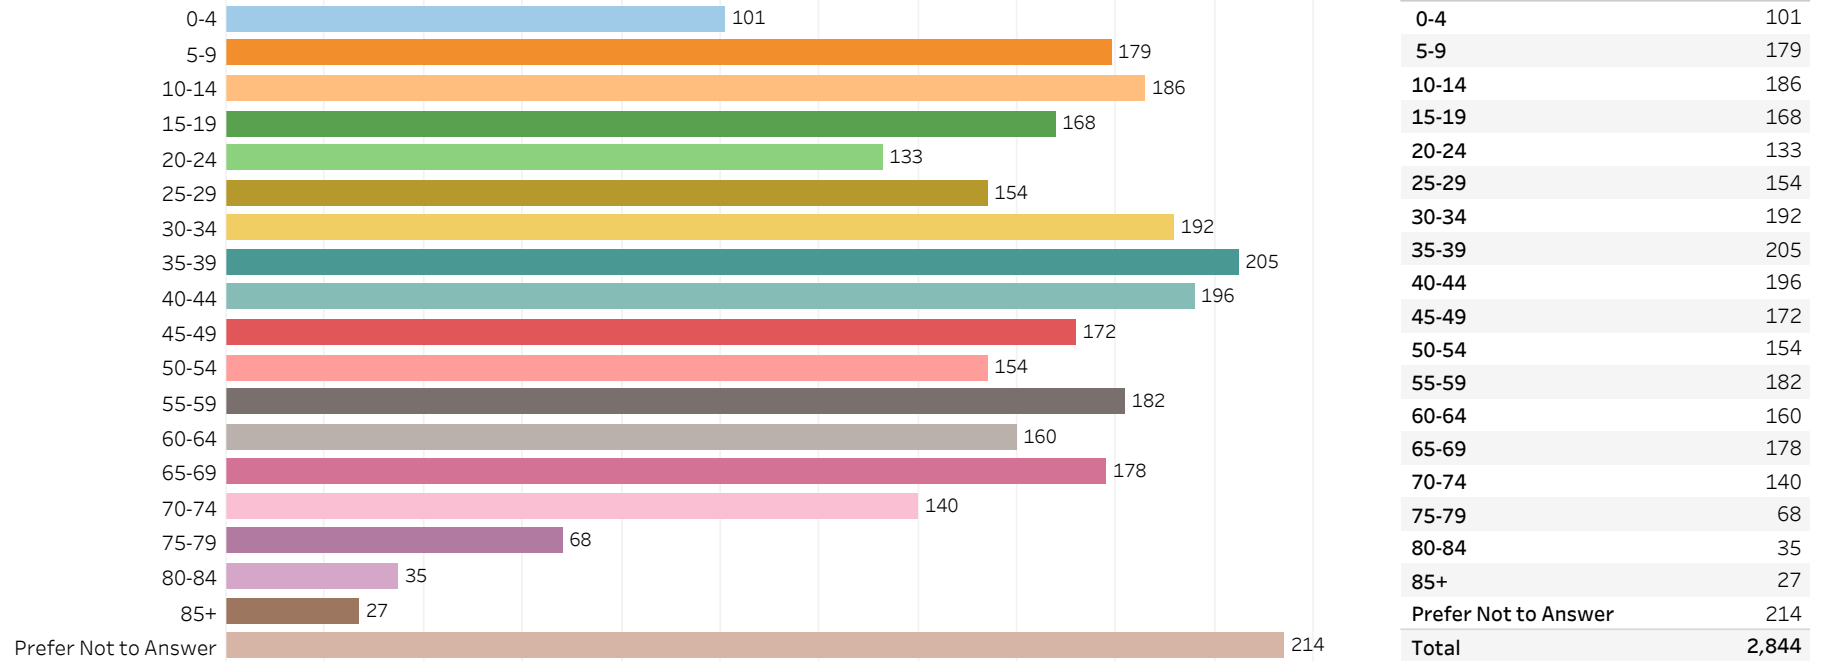

2019 Edmonton Municipal Census (Neighbourhood)

(Note: As per City of Edmonton Census Policy C520C, neighbourhoods with a population of less than 50 residents are reported as zero.)

Neighbourhood:

MEYONOHK

1. Population by Age Range

2. Population by Gender

3. Dwelling Unit Status