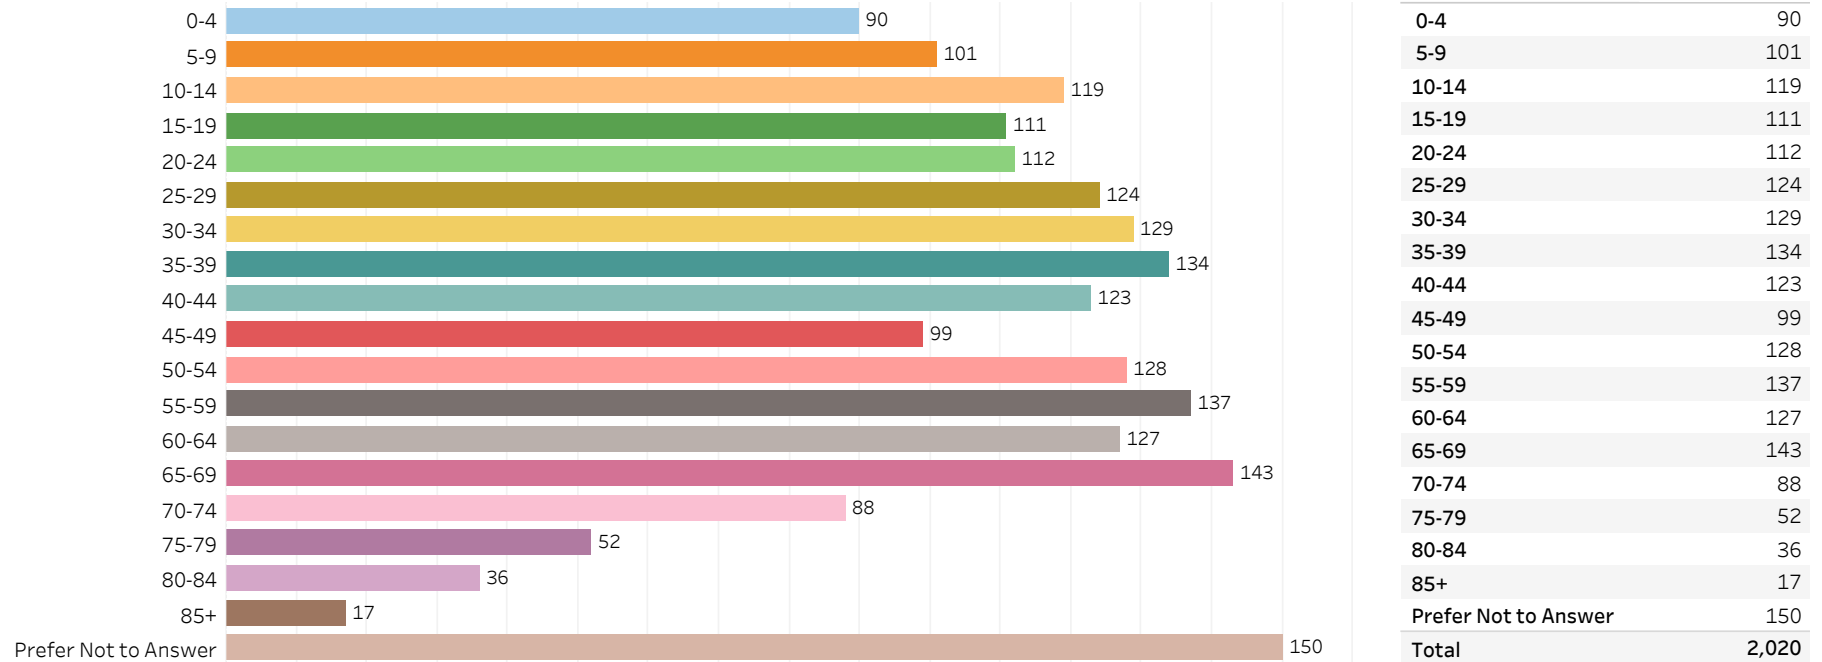

# 2019 Edmonton Municipal Census (Neighbourhood)

(Note: As per City of Edmonton Census Policy C520C, neighbourhoods with a population of less than 50 residents are reported as zero.)

Neighbourhood:

MICHAELS PARK

## 1. Population by Age Range

## 2. Population by Gender