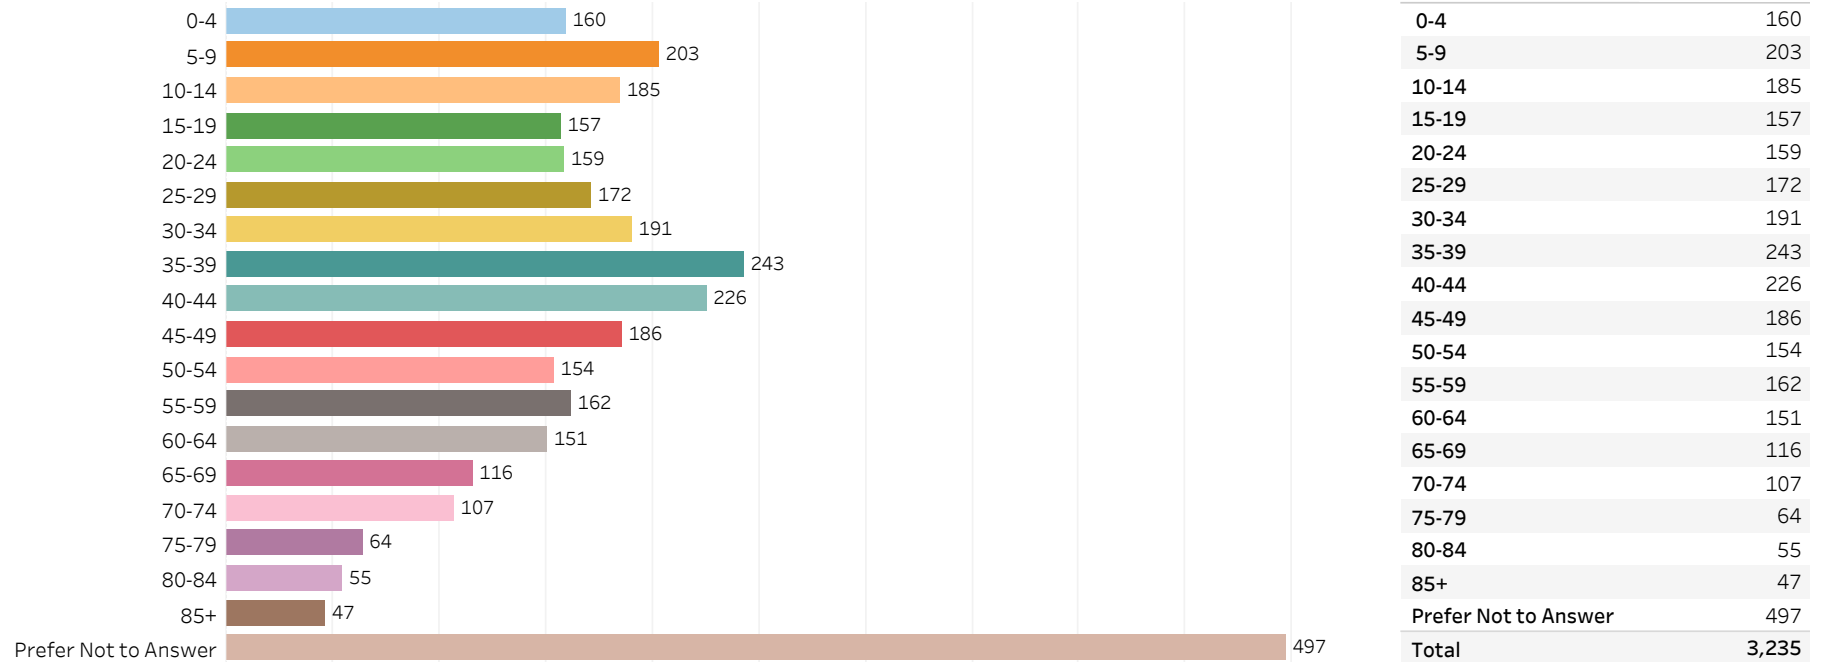

# 2019 Edmonton Municipal Census (Neighbourhood)

(Note: As per City of Edmonton Census Policy C520C, neighbourhoods with a population of less than 50 residents are reported as zero.)

Neighbourhood:

MILLER

## 1. Population by Age Range

## 2. Population by Gender