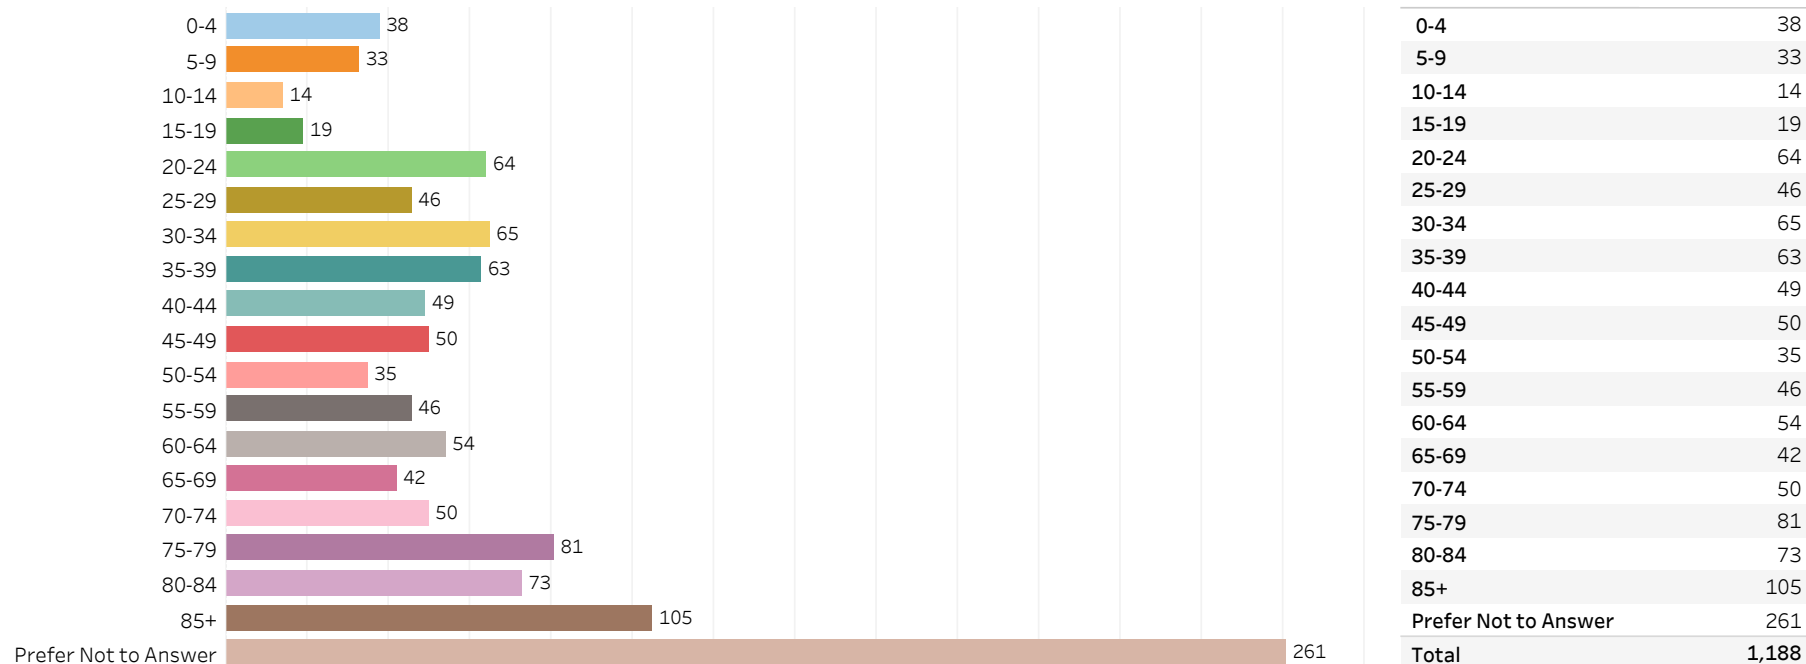

2019 Edmonton Municipal Census (Neighbourhood)

(Note: As per City of Edmonton Census Policy C520C, neighbourhoods with a population of less than 50 residents are reported as zero.)

Neighbourhood:
MILL WOODS TOWN CENTRE

1. Population by Age Range

2. Population by Gender

3. Dwelling Unit Status