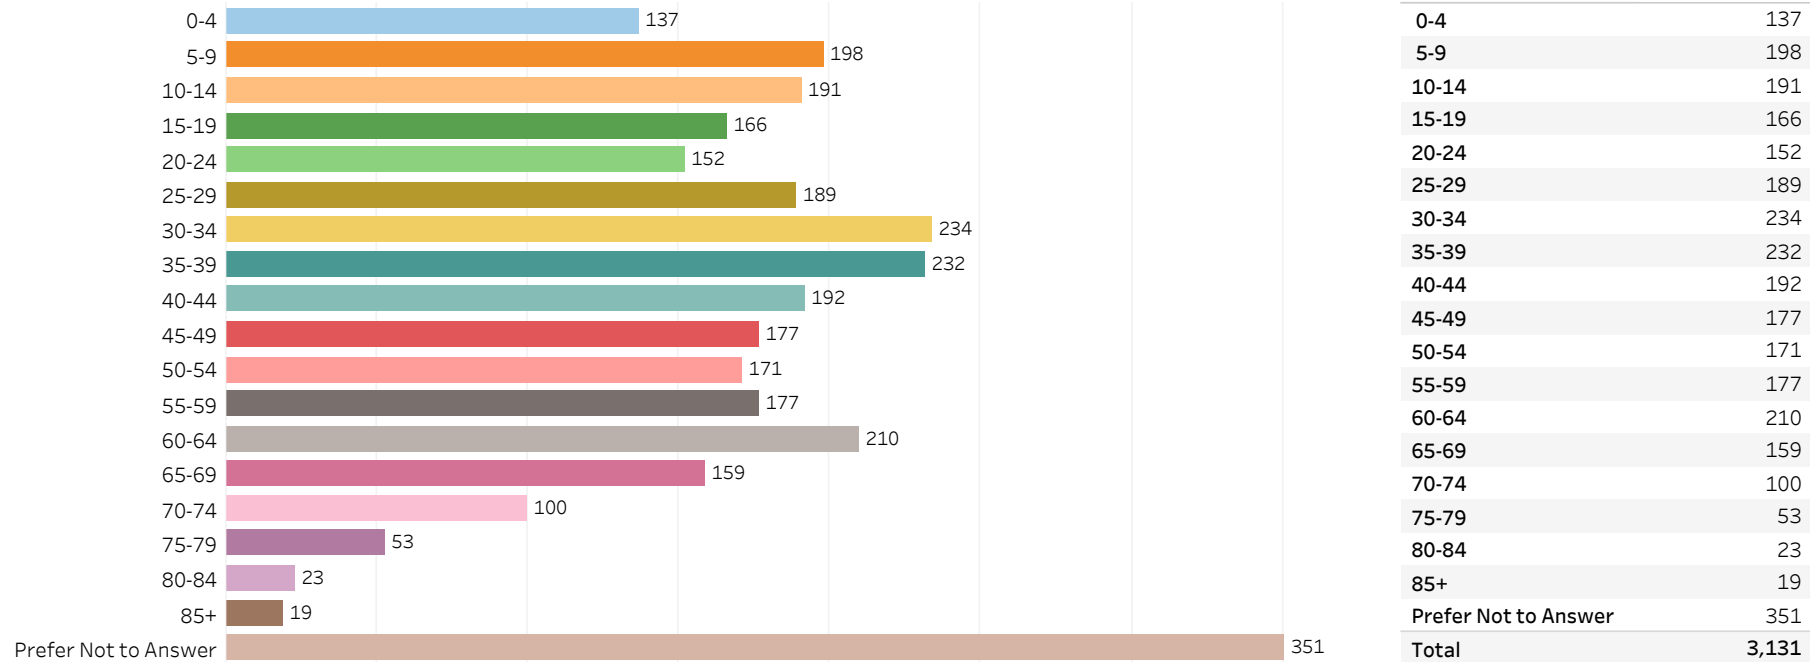

2019 Edmonton Municipal Census (Neighbourhood)

(Note: As per City of Edmonton Census Policy C520C, neighbourhoods with a population of less than 50 residents are reported as zero.)

Neighbourhood:

MINCHAU

1. Population by Age Range

2. Population by Gender

3. Dwelling Unit Status