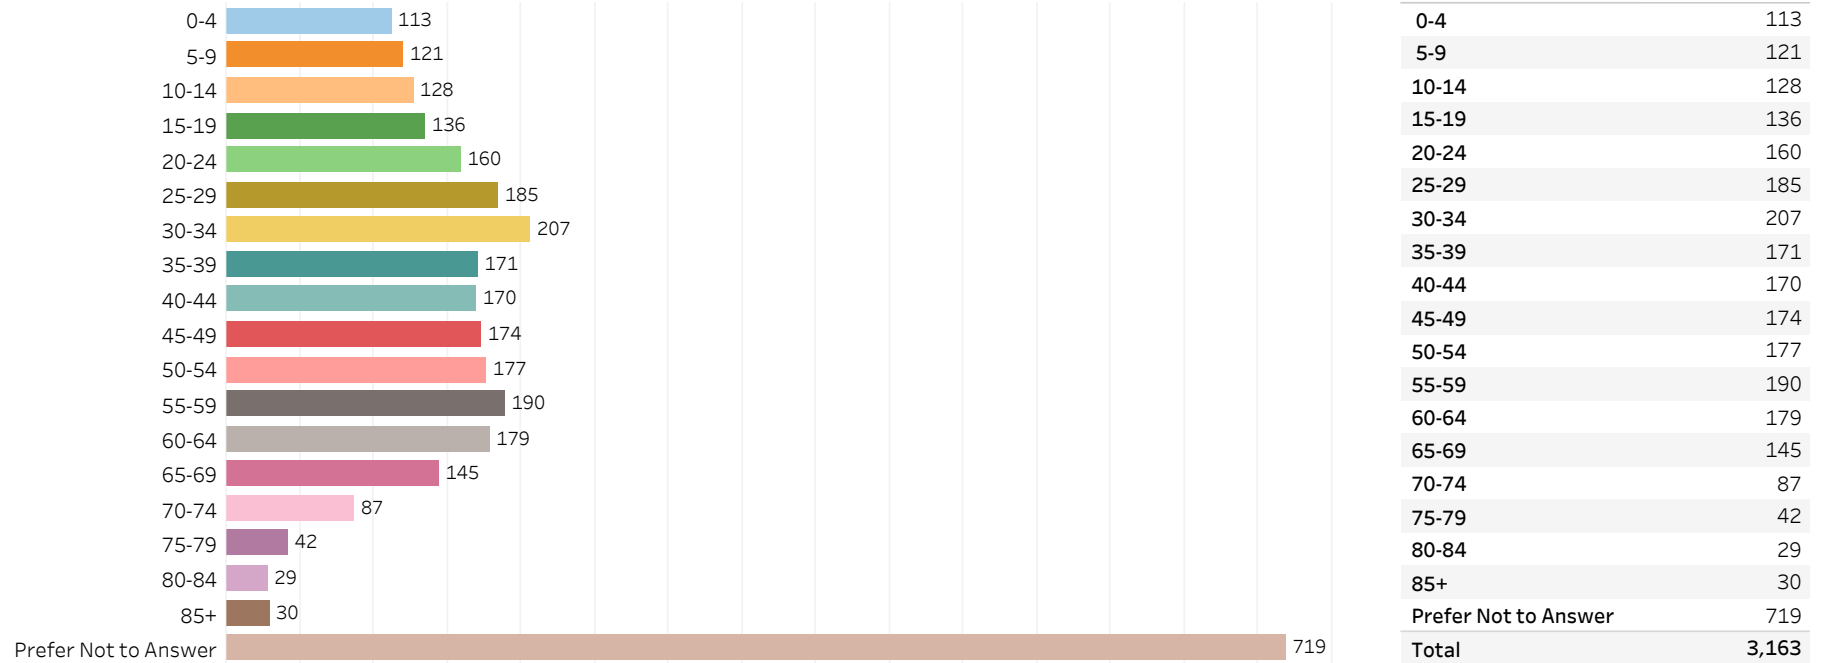

# 2019 Edmonton Municipal Census (Neighbourhood)

(Note: As per City of Edmonton Census Policy C520C, neighbourhoods with a population of less than 50 residents are reported as zero.)

Neighbourhood:

MONTROSE

## 1. Population by Age Range

## 2. Population by Gender