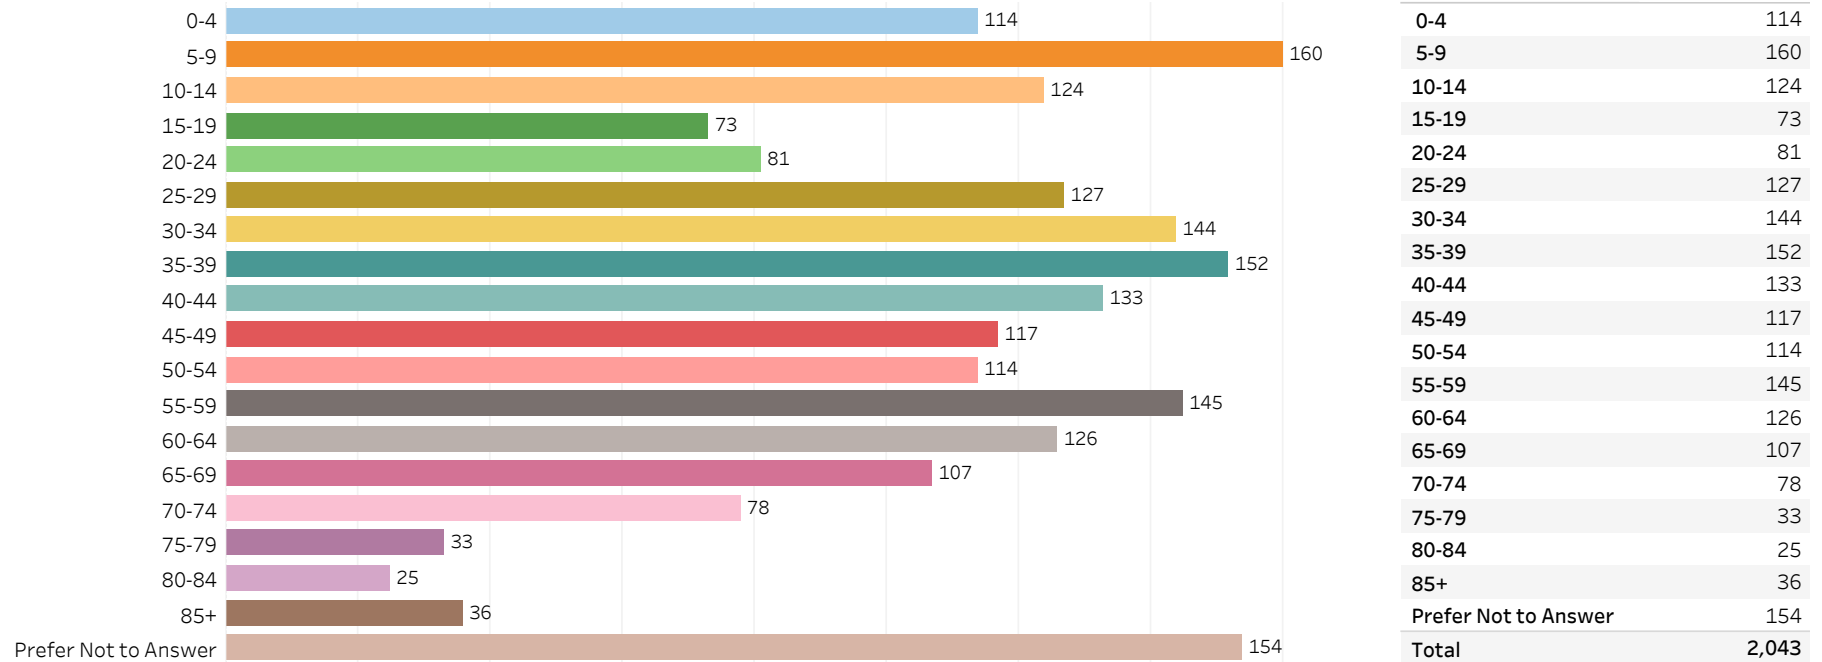

2019 Edmonton Municipal Census (Neighbourhood)

(Note: As per City of Edmonton Census Policy C520C, neighbourhoods with a population of less than 50 residents are reported as zero.)

Neighbourhood:
NORTH GLENORA

1. Population by Age Range

2. Population by Gender

3. Dwelling Unit Status