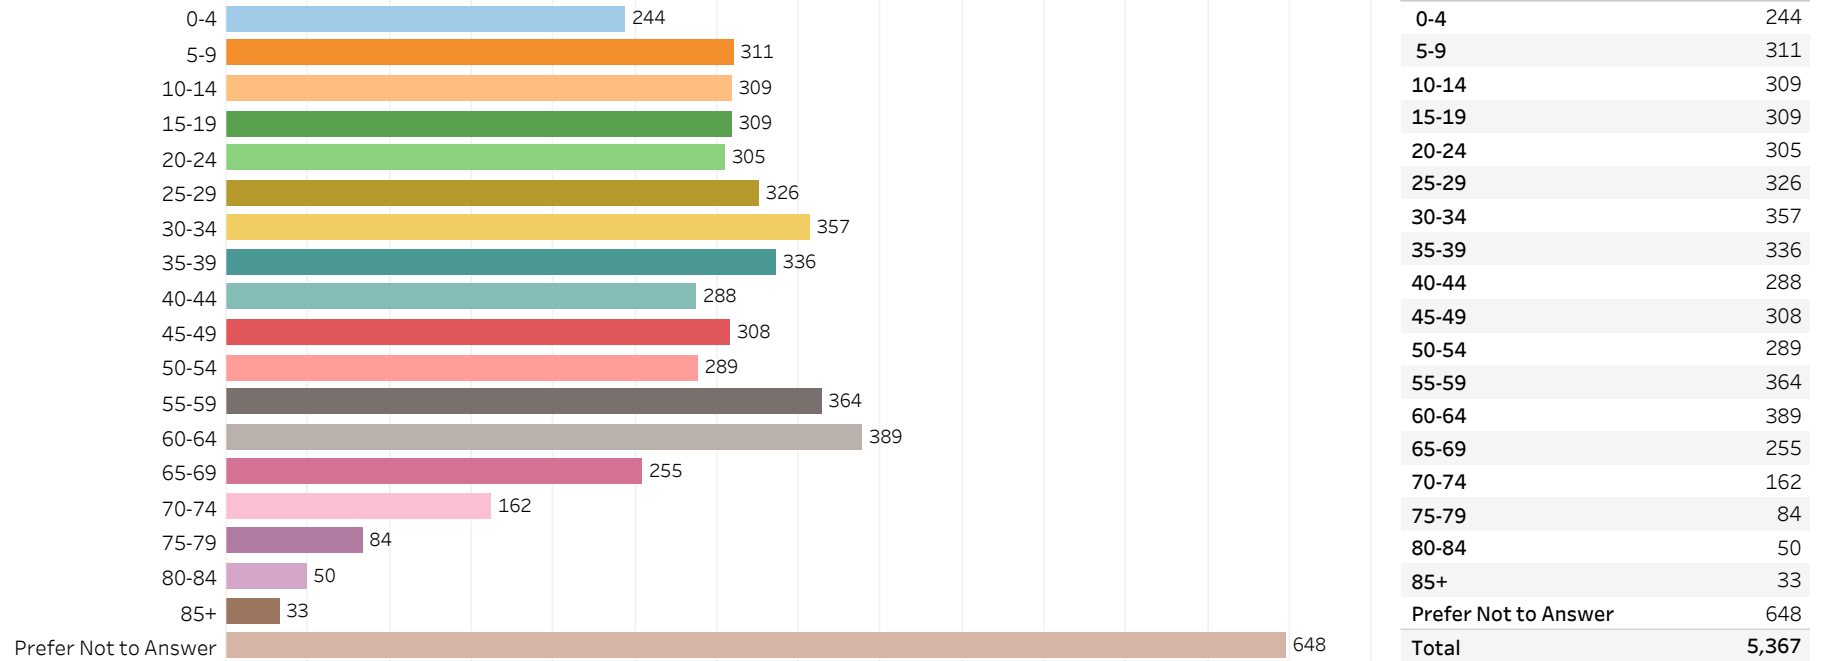

2019 Edmonton Municipal Census (Neighbourhood)

(Note: As per City of Edmonton Census Policy C520C, neighbourhoods with a population of less than 50 residents are reported as zero.)

Neighbourhood:

ORMSBY PLACE

1. Population by Age Range

2. Population by Gender

3. Dwelling Unit Status