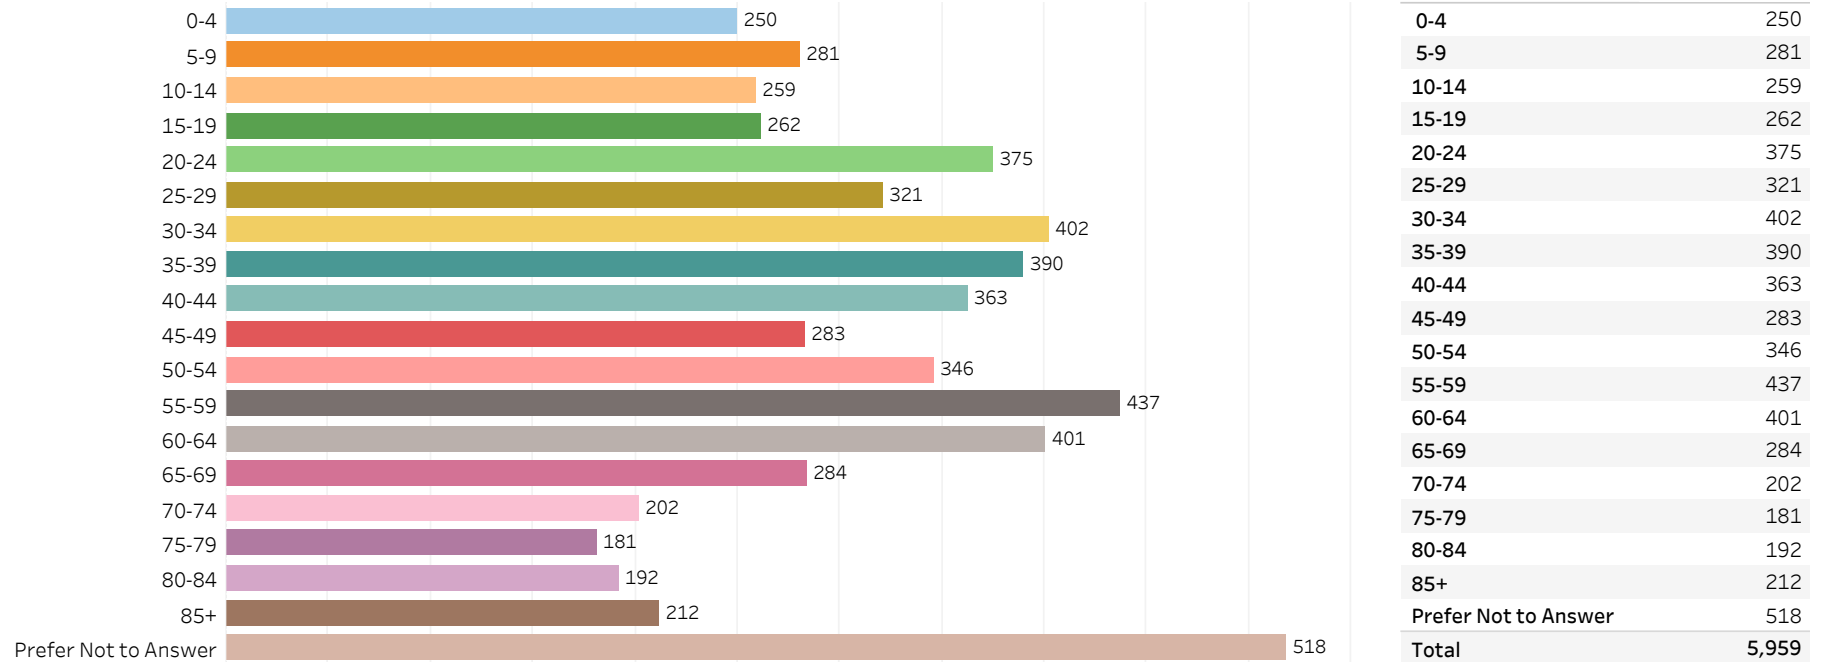

2019 Edmonton Municipal Census (Neighbourhood)

(Note: As per City of Edmonton Census Policy C520C, neighbourhoods with a population of less than 50 residents are reported as zero.)

Neighbourhood:

OTTEWELL

1. Population by Age Range

2. Population by Gender

3. Dwelling Unit Status