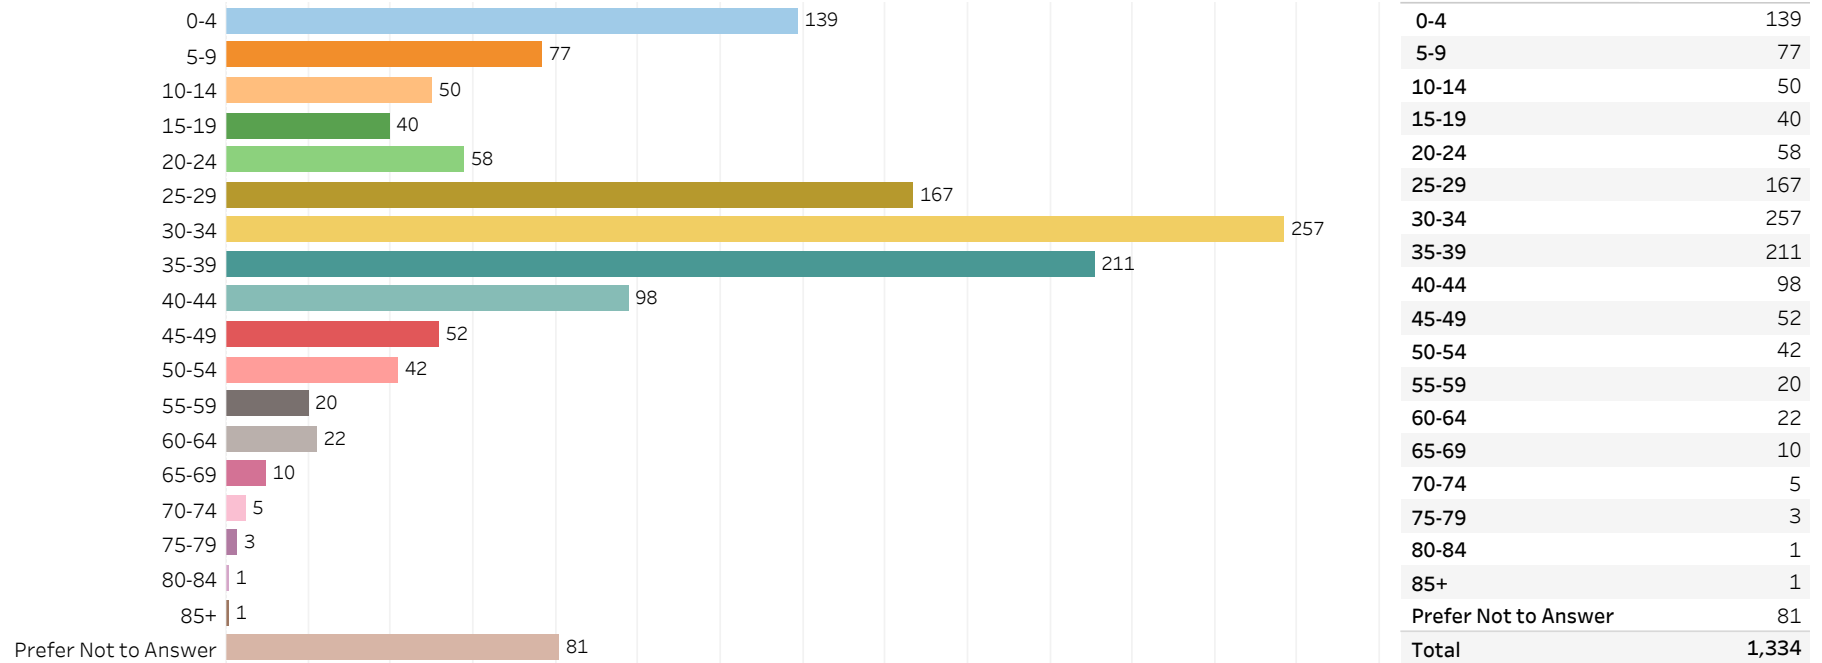

2019 Edmonton Municipal Census (Neighbourhood)

(Note: As per City of Edmonton Census Policy C520C, neighbourhoods with a population of less than 50 residents are reported as zero.)

Neighbourhood:

PAISLEY

1. Population by Age Range

2. Population by Gender

3. Dwelling Unit Status