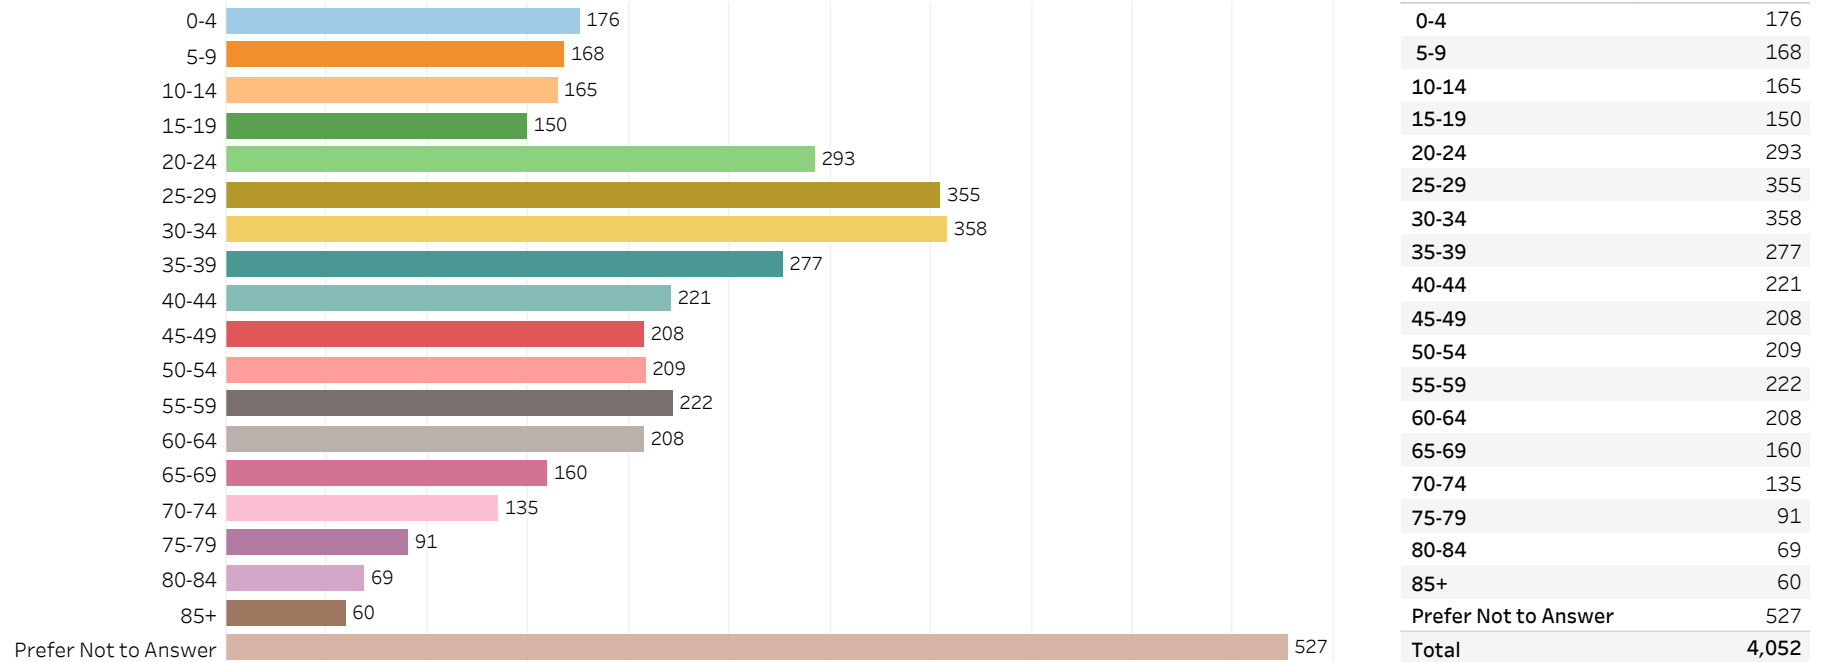

2019 Edmonton Municipal Census (Neighbourhood)

(Note: As per City of Edmonton Census Policy C520C, neighbourhoods with a population of less than 50 residents are reported as zero.)

Neighbourhood:

PLEASANTVIEW

1. Population by Age Range

2. Population by Gender

3. Dwelling Unit Status