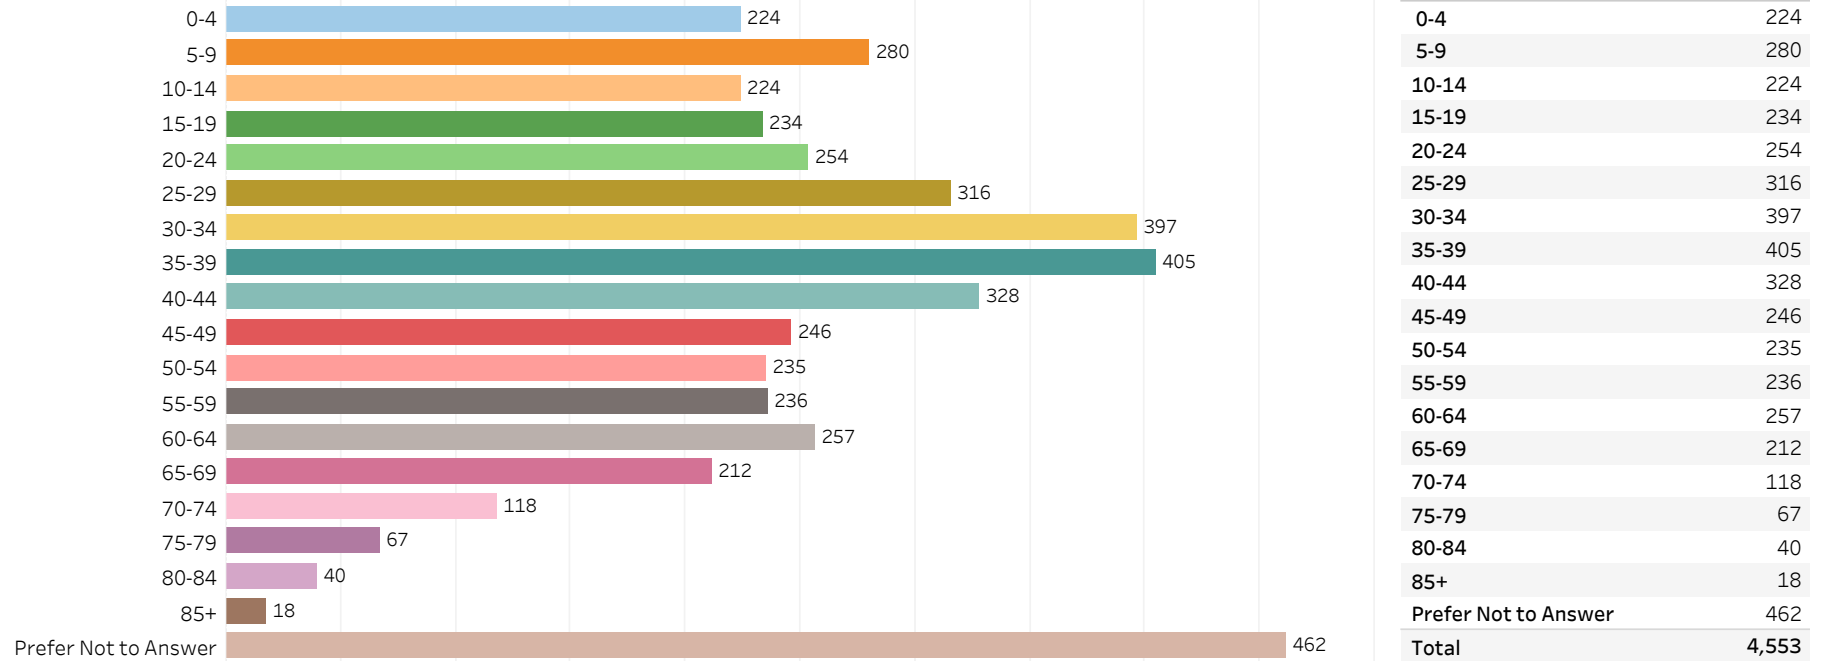

2019 Edmonton Municipal Census (Neighbourhood)

(Note: As per City of Edmonton Census Policy C520C, neighbourhoods with a population of less than 50 residents are reported as zero.)

Neighbourhood:

POLLARD MEADOWS

1. Population by Age Range

2. Population by Gender

3. Dwelling Unit Status