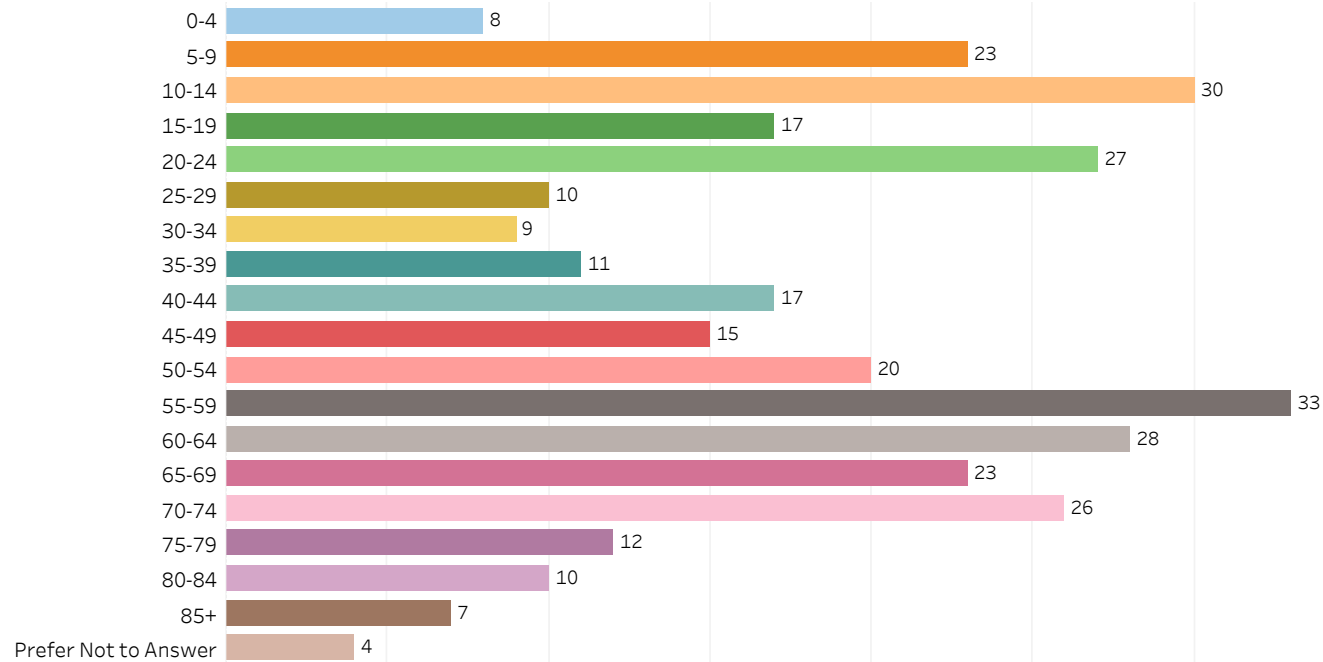

2019 Edmonton Municipal Census (Neighbourhood)

(Note: As per City of Edmonton Census Policy C520C, neighbourhoods with a population of less than 50 residents are reported as zero.)

Neighbourhood:

QUESNELL HEIGHTS

1. Population by Age Range

0-4	8
5-9	23
10-14	30
15-19	17
20-24	27
25-29	10
30-34	9
35-39	11
40-44	17
45-49	15
50-54	20
55-59	33
60-64	28
65-69	23
70-74	26
75-79	12
80-84	10
85+	7
Prefer Not to Answer	4
Total	330