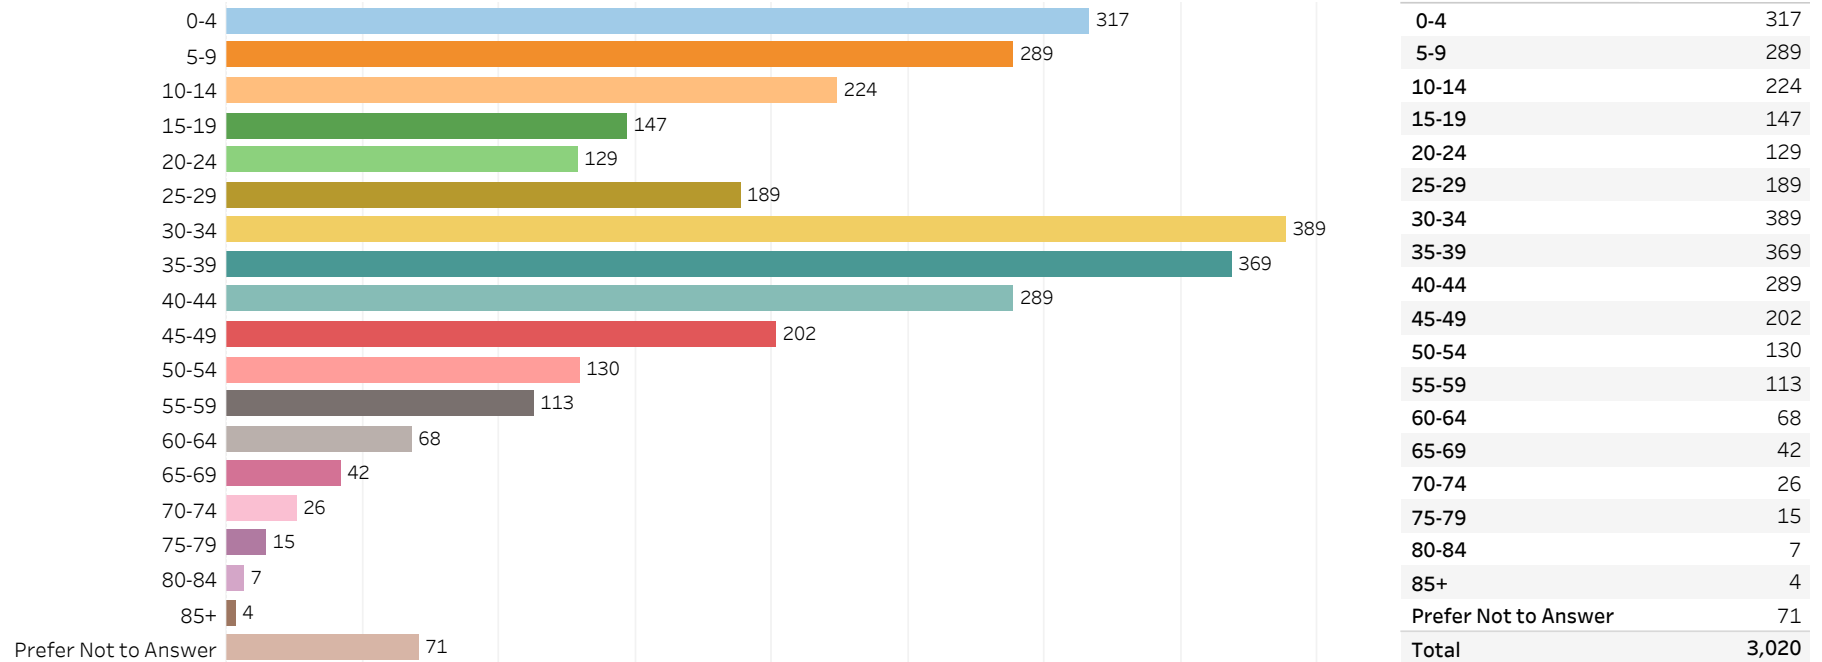

# 2019 Edmonton Municipal Census (Neighbourhood)

(Note: As per City of Edmonton Census Policy C520C, neighbourhoods with a population of less than 50 residents are reported as zero.)

Neighbourhood:

RAPPERSWILL

## 1. Population by Age Range

## 2. Population by Gender