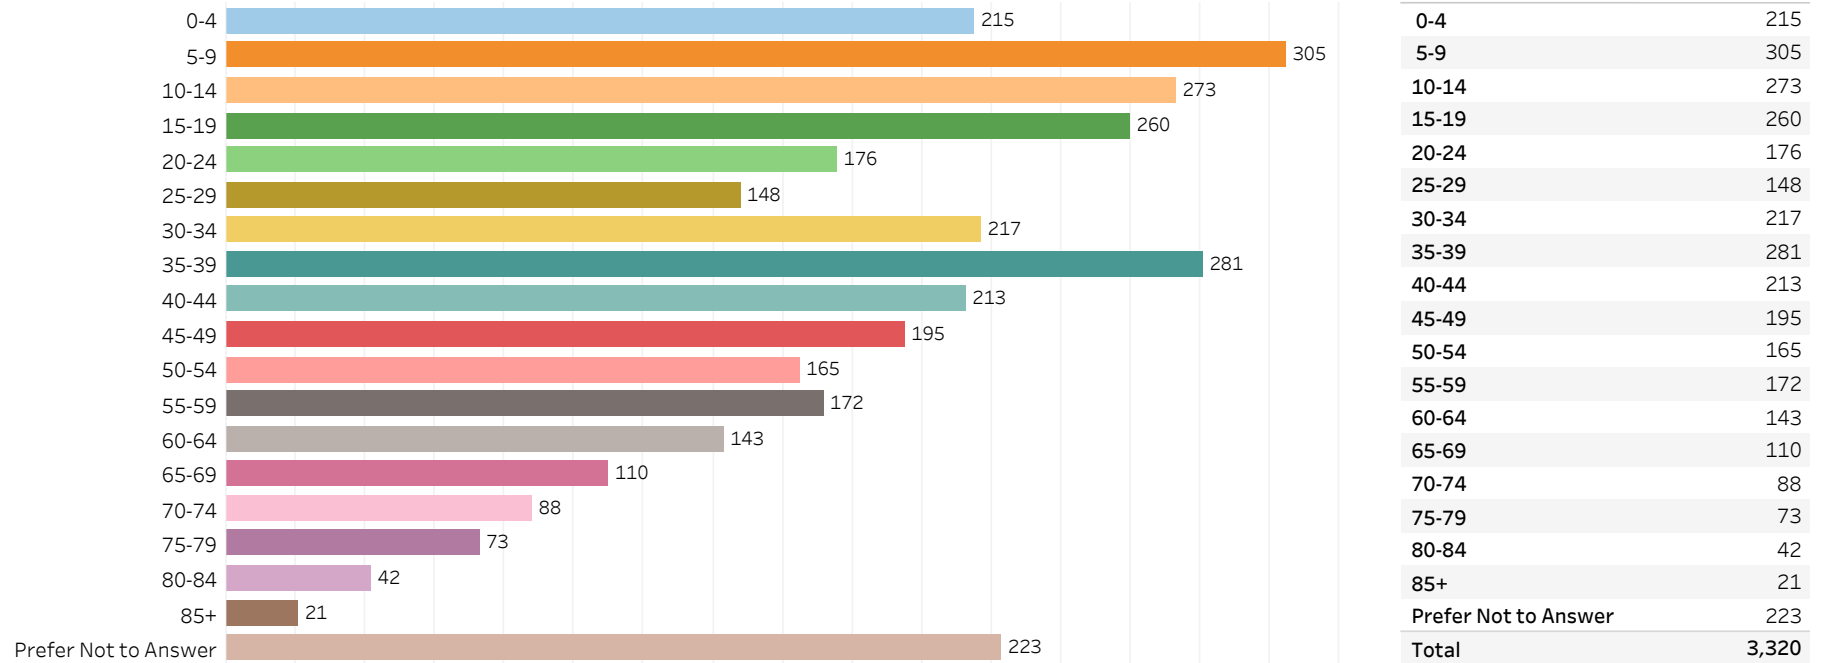

2019 Edmonton Municipal Census (Neighbourhood)

(Note: As per City of Edmonton Census Policy C520C, neighbourhoods with a population of less than 50 residents are reported as zero.)

Neighbourhood:

RICHFIELD

1. Population by Age Range

2. Population by Gender

3. Dwelling Unit Status