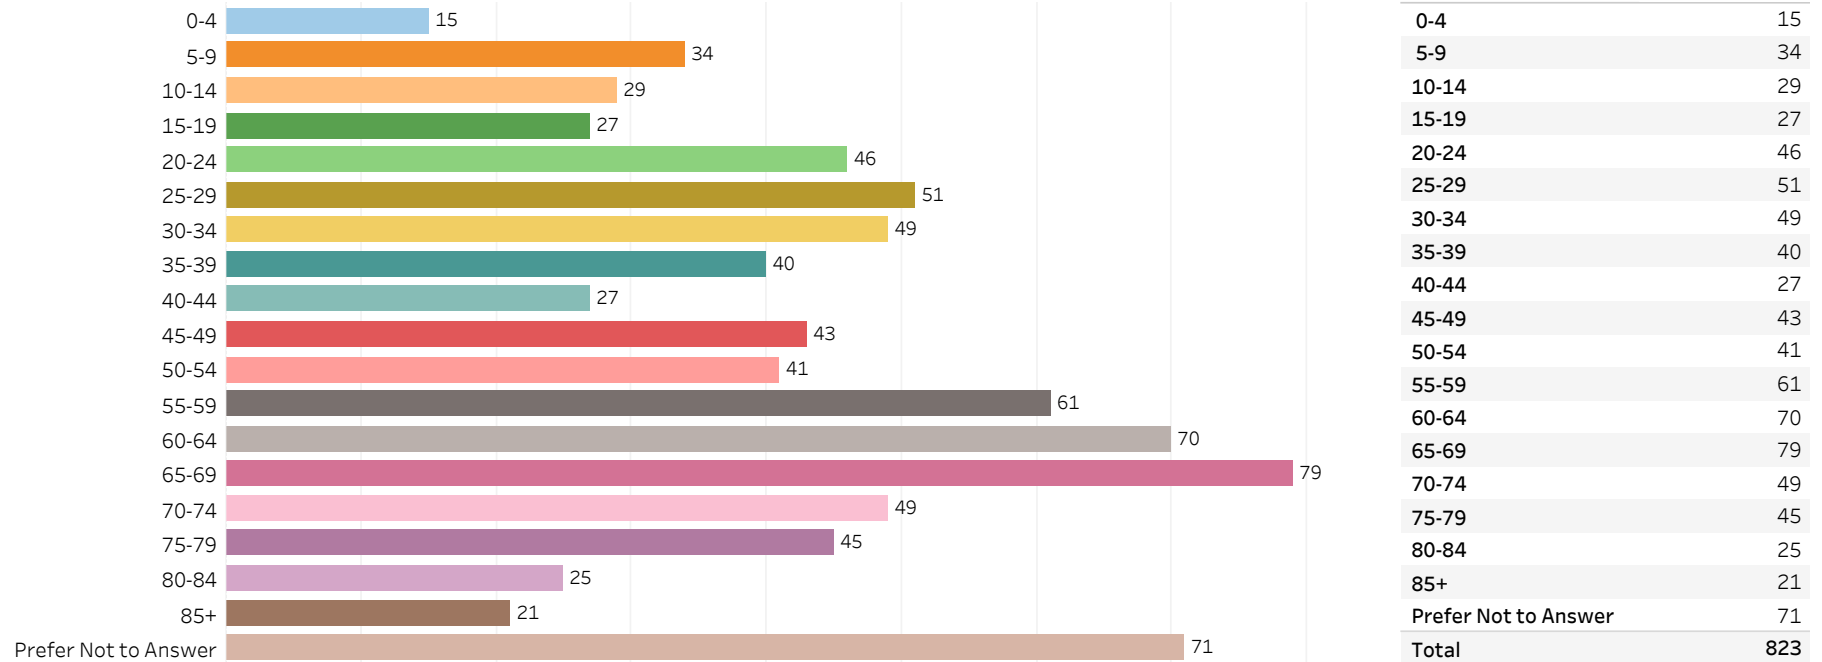

# 2019 Edmonton Municipal Census (Neighbourhood)

(Note: As per City of Edmonton Census Policy C520C, neighbourhoods with a population of less than 50 residents are reported as zero.)

Neighbourhood:

RICHFORD

## 1. Population by Age Range

## 2. Population by Gender