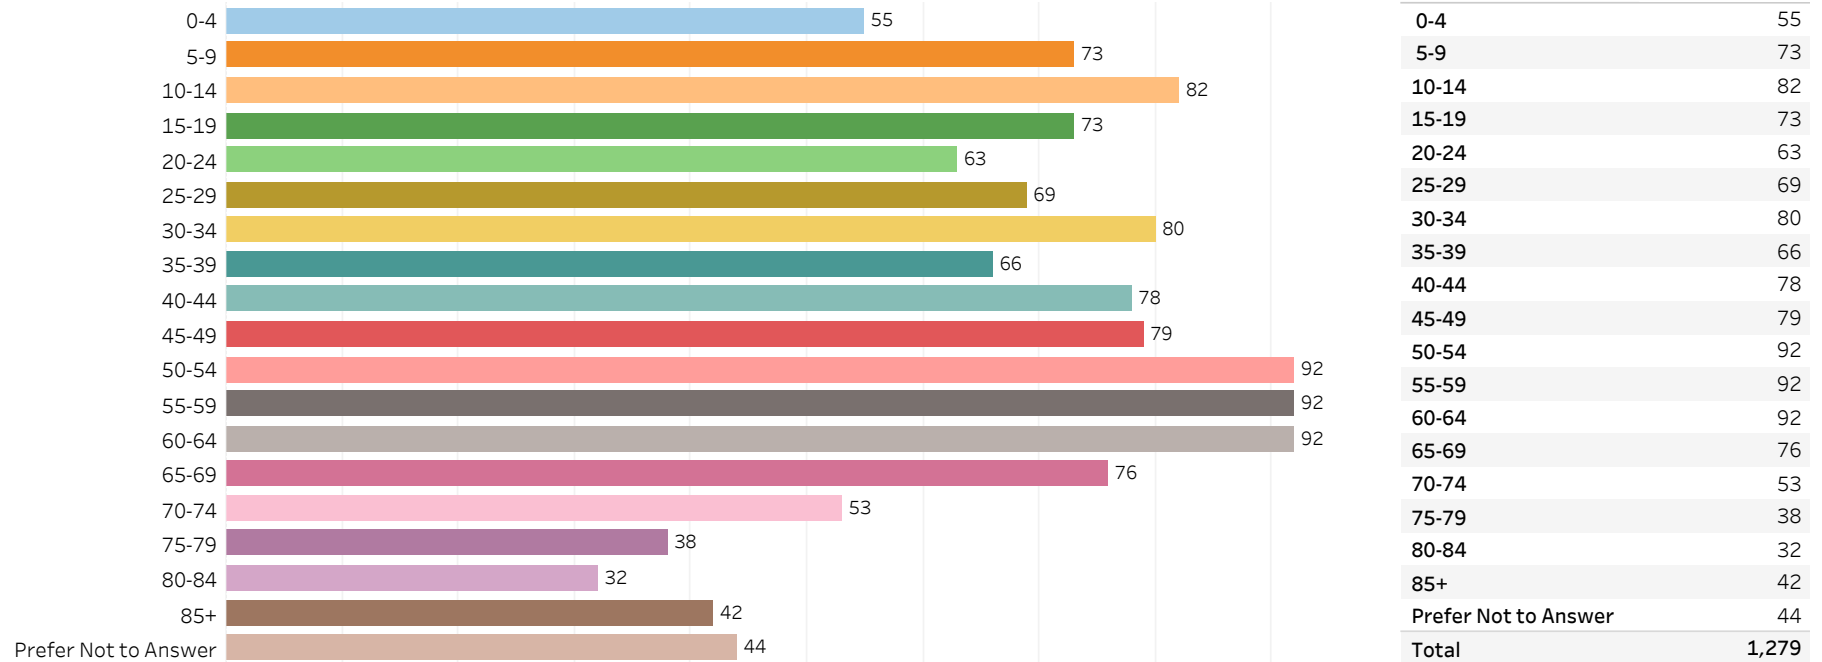

2019 Edmonton Municipal Census (Neighbourhood)

(Note: As per City of Edmonton Census Policy C520C, neighbourhoods with a population of less than 50 residents are reported as zero.)

Neighbourhood:

RIO TERRACE

1. Population by Age Range

2. Population by Gender

3. Dwelling Unit Status