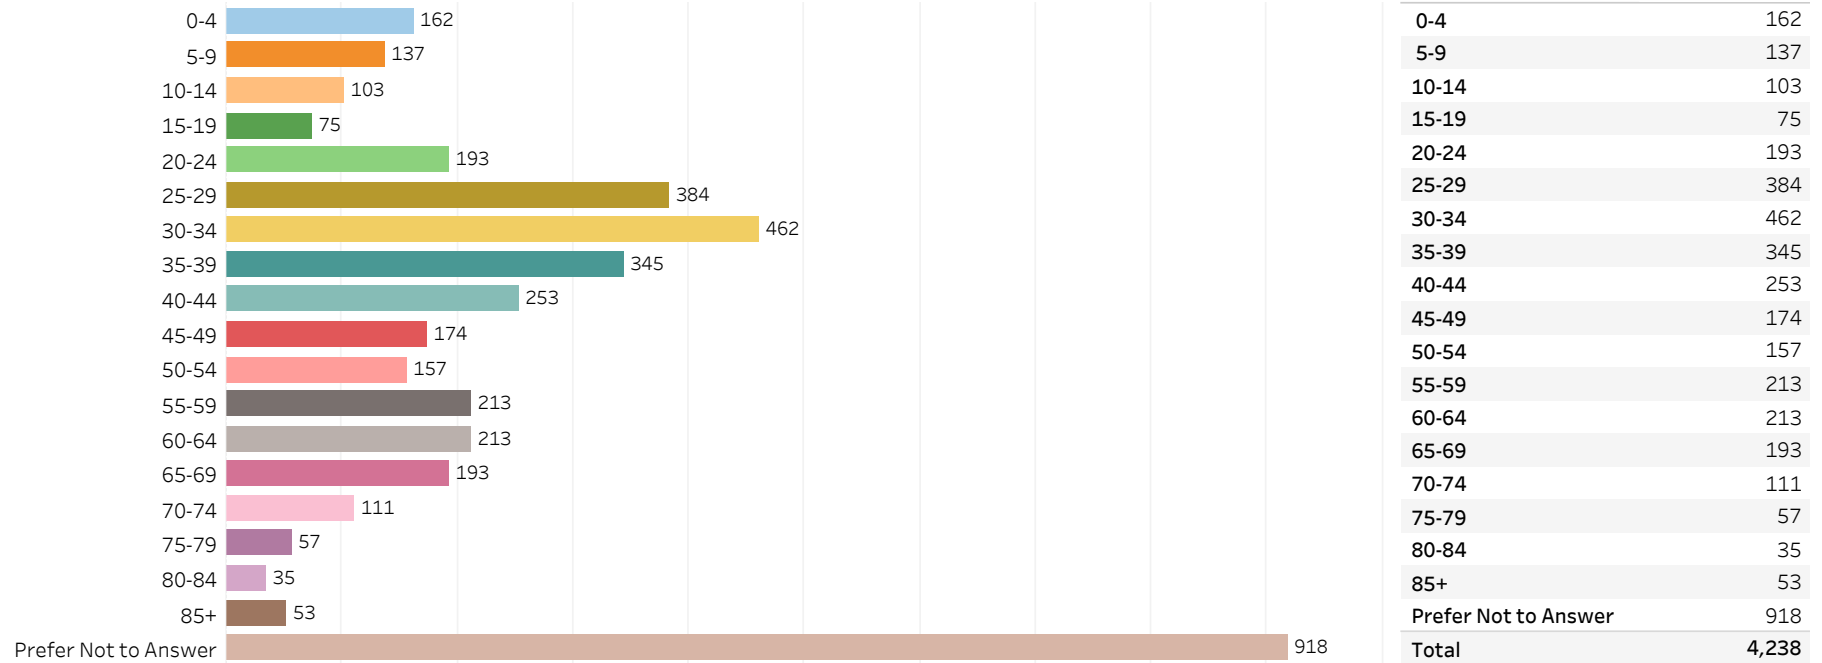

2019 Edmonton Municipal Census (Neighbourhood)

(Note: As per City of Edmonton Census Policy C520C, neighbourhoods with a population of less than 50 residents are reported as zero.)

Neighbourhood:

RITCHIE

1. Population by Age Range

2. Population by Gender

3. Dwelling Unit Status