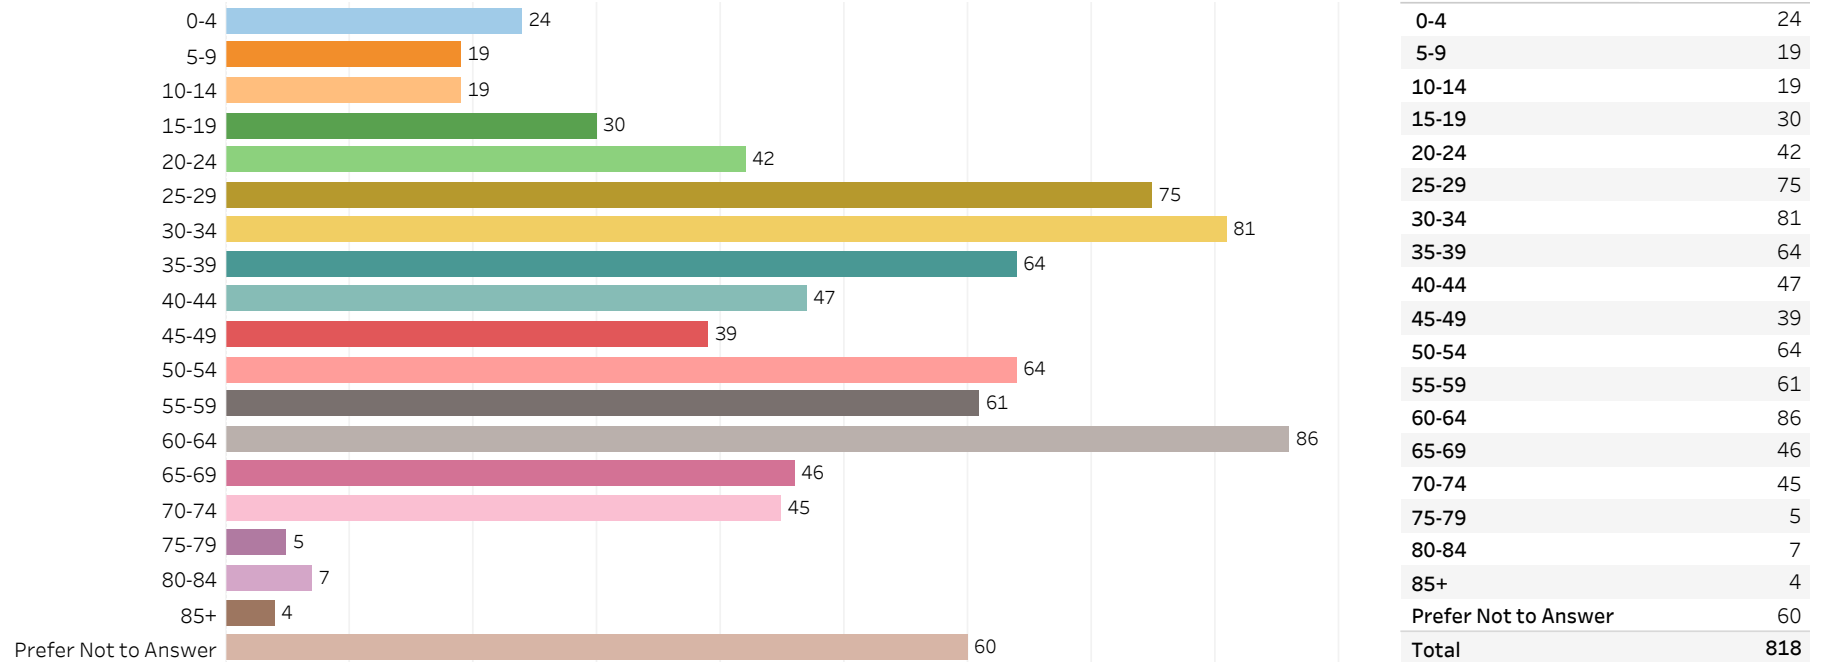

2019 Edmonton Municipal Census (Neighbourhood)

(Note: As per City of Edmonton Census Policy C520C, neighbourhoods with a population of less than 50 residents are reported as zero.)

Neighbourhood:

ROSSDALE

1. Population by Age Range

2. Population by Gender

3. Dwelling Unit Status