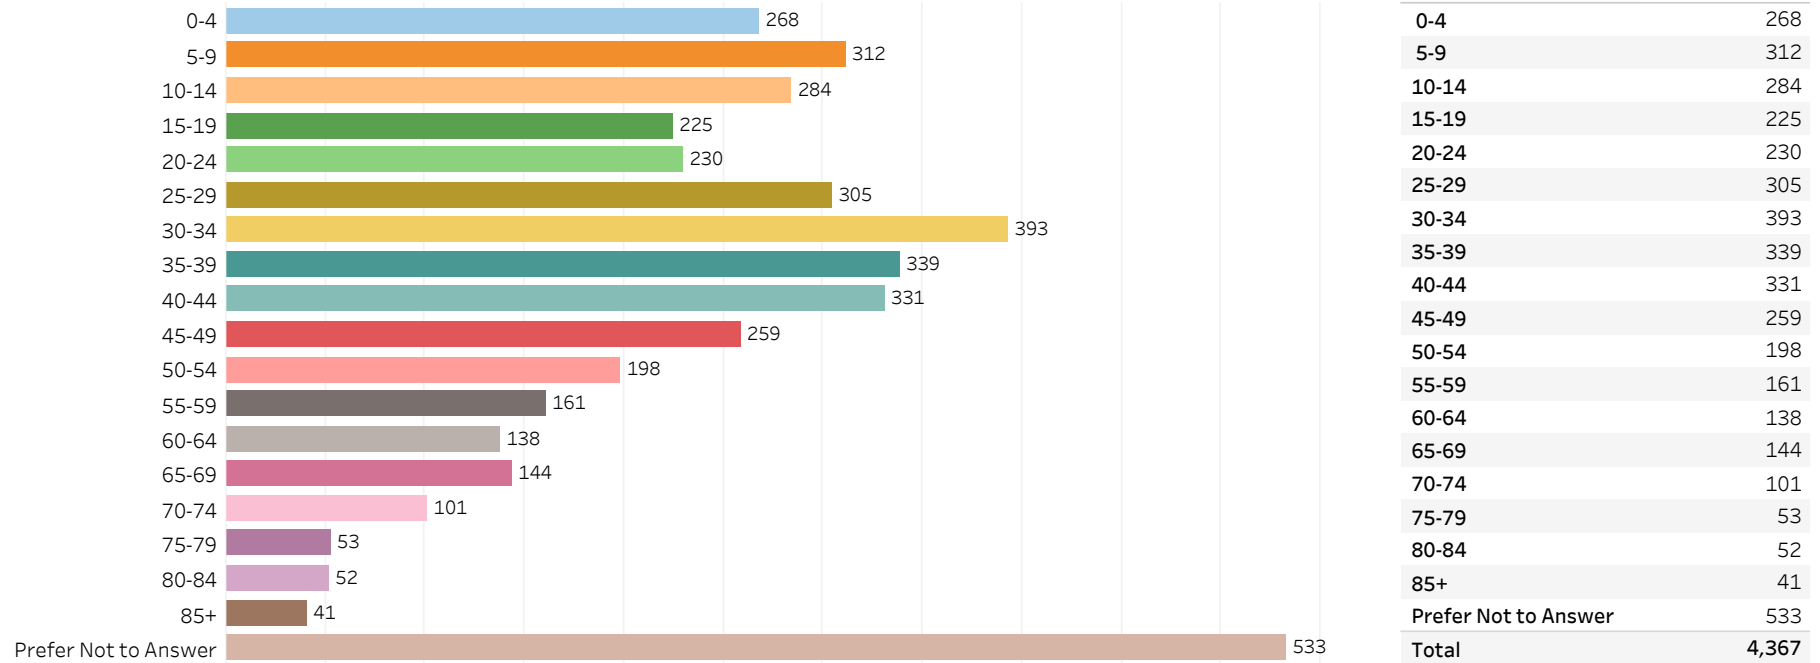

2019 Edmonton Municipal Census (Neighbourhood)

(Note: As per City of Edmonton Census Policy C520C, neighbourhoods with a population of less than 50 residents are reported as zero.)

Neighbourhood:

SCHONSEE

1. Population by Age Range

2. Population by Gender

3. Dwelling Unit Status