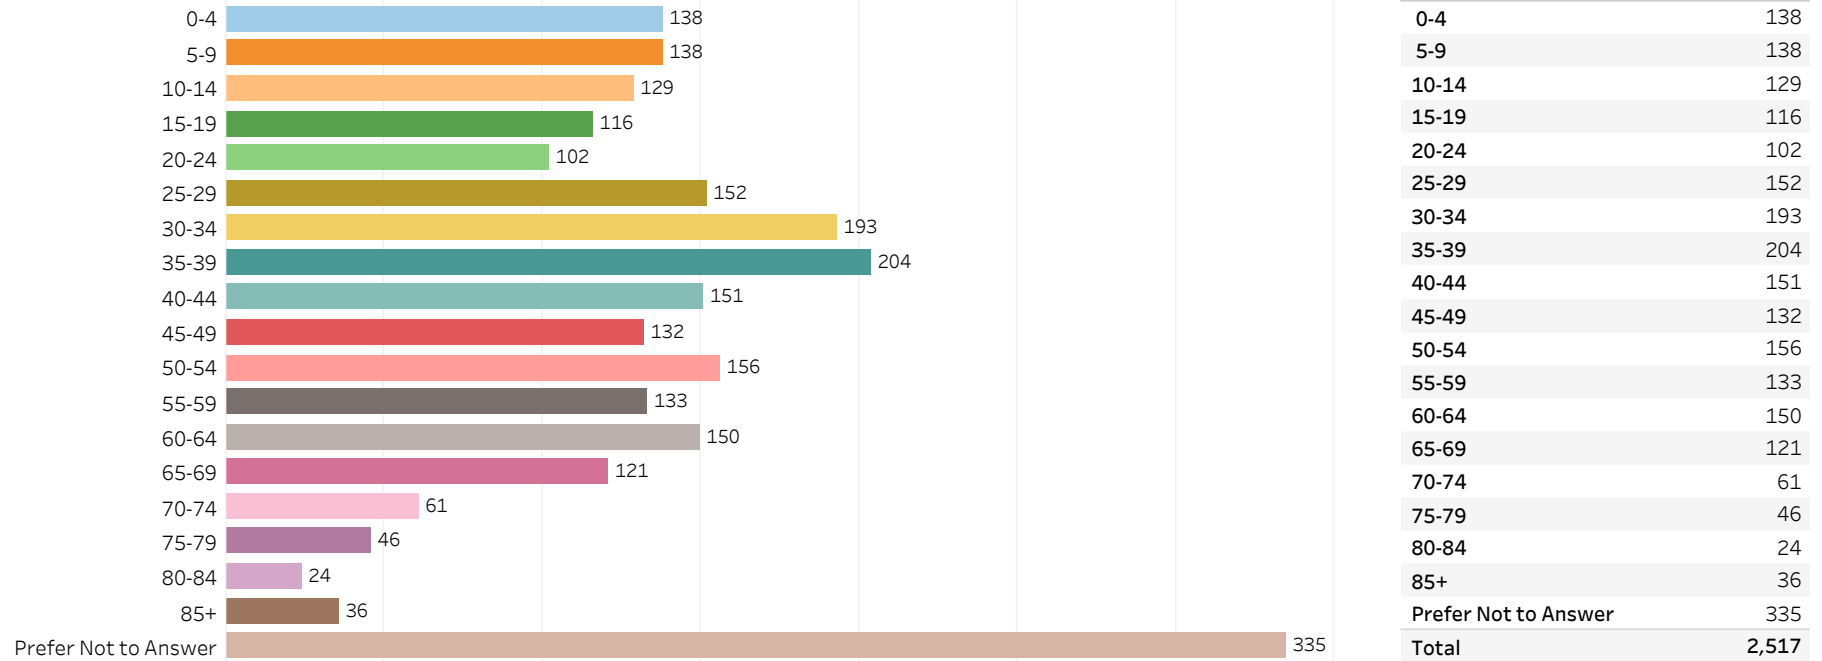

# 2019 Edmonton Municipal Census (Neighbourhood)

(Note: As per City of Edmonton Census Policy C520C, neighbourhoods with a population of less than 50 residents are reported as zero.)

Neighbourhood:

SHERBROOKE

## 1. Population by Age Range

## 2. Population by Gender