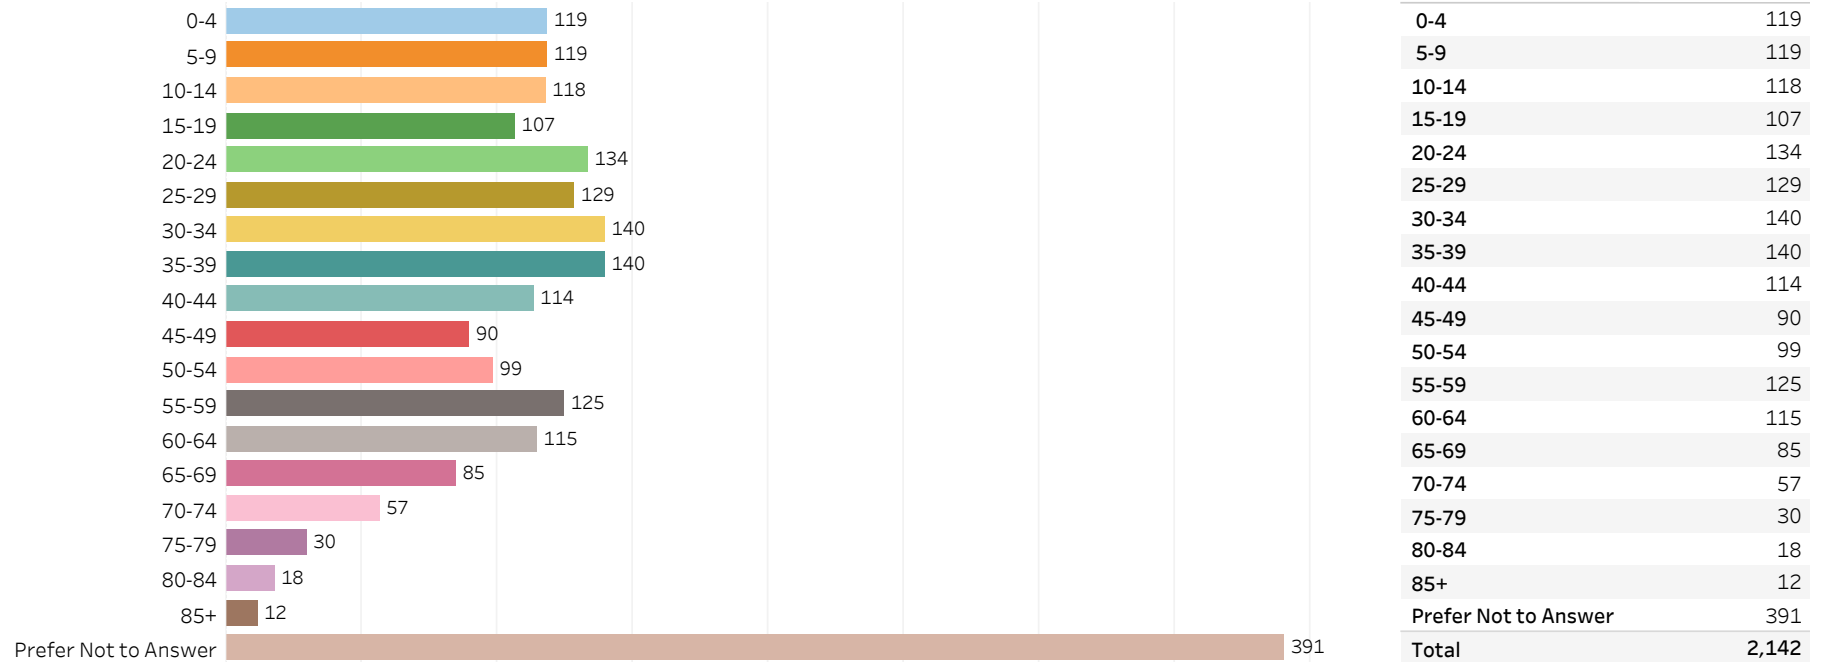

# 2019 Edmonton Municipal Census (Neighbourhood)

(Note: As per City of Edmonton Census Policy C520C, neighbourhoods with a population of less than 50 residents are reported as zero.)

Neighbourhood:

SIFTON PARK

## 1. Population by Age Range

## 2. Population by Gender