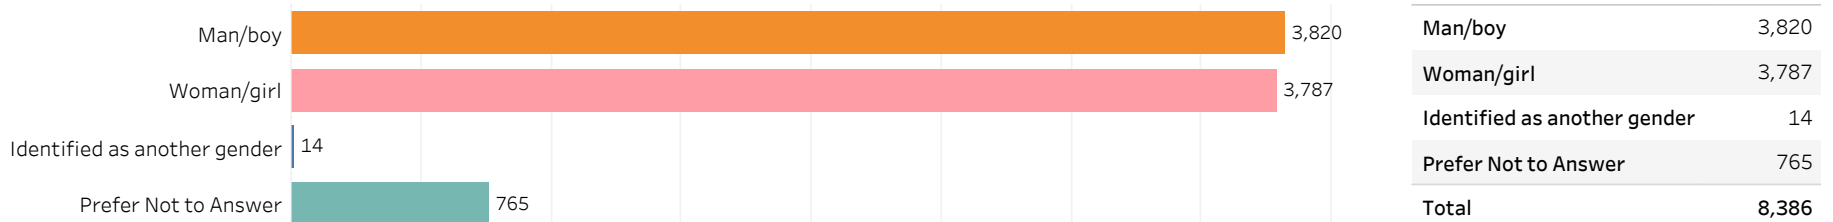

2019 Edmonton Municipal Census (Neighbourhood)

(Note: As per City of Edmonton Census Policy C520C, neighbourhoods with a population of less than 50 residents are reported as zero.)

Neighbourhood:

SILVER BERRY

1. Population by Age Range

2. Population by Gender

3. Dwelling Unit Status