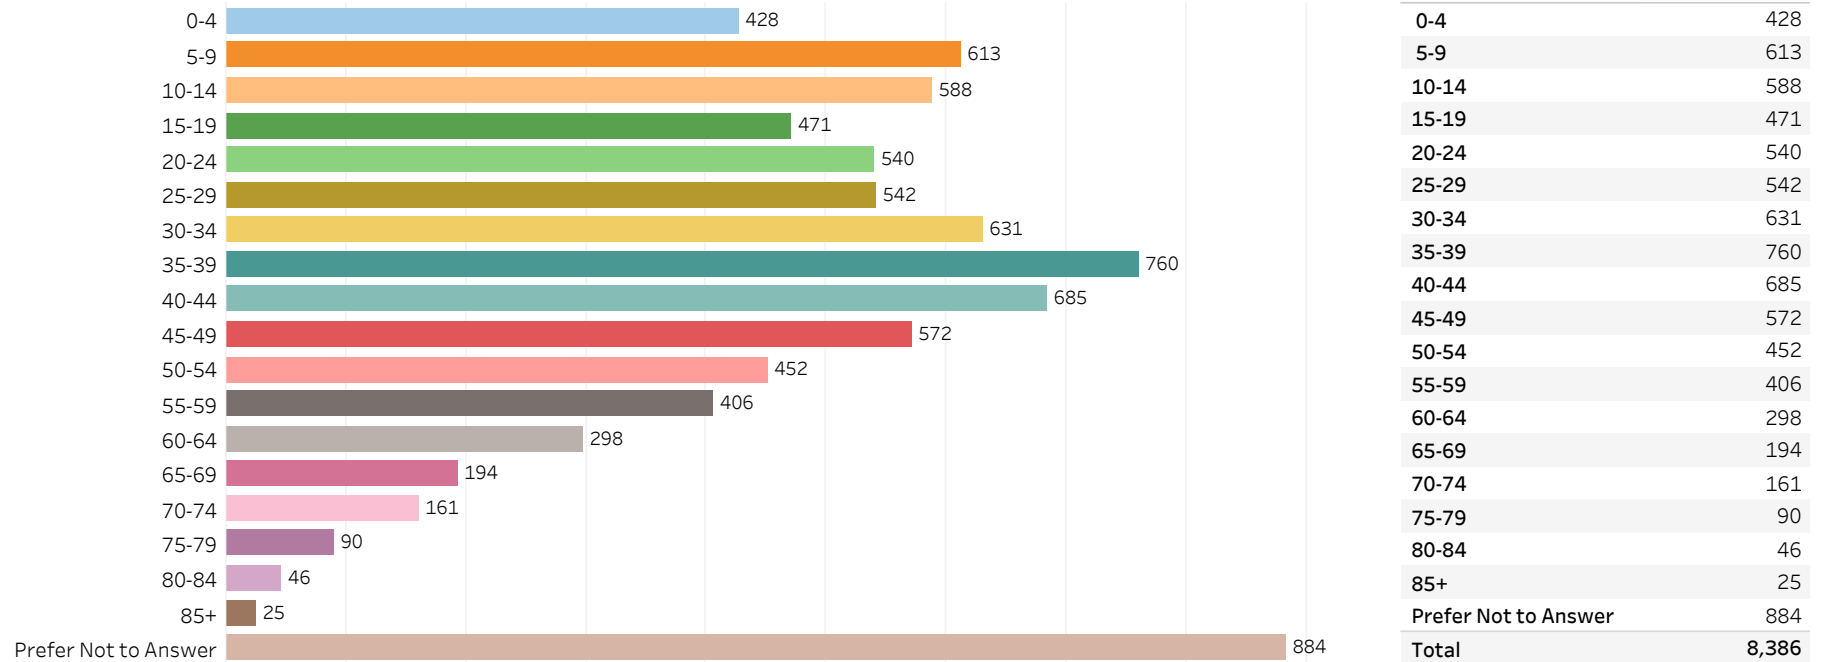

2019 Edmonton Municipal Census (Neighbourhood)

(Note: As per City of Edmonton Census Policy C520C, neighbourhoods with a population of less than 50 residents are reported as zero.)

Neighbourhood:

SILVER BERRY

1. Population by Age Range

2. Population by Gender

3. Dwelling Unit Status