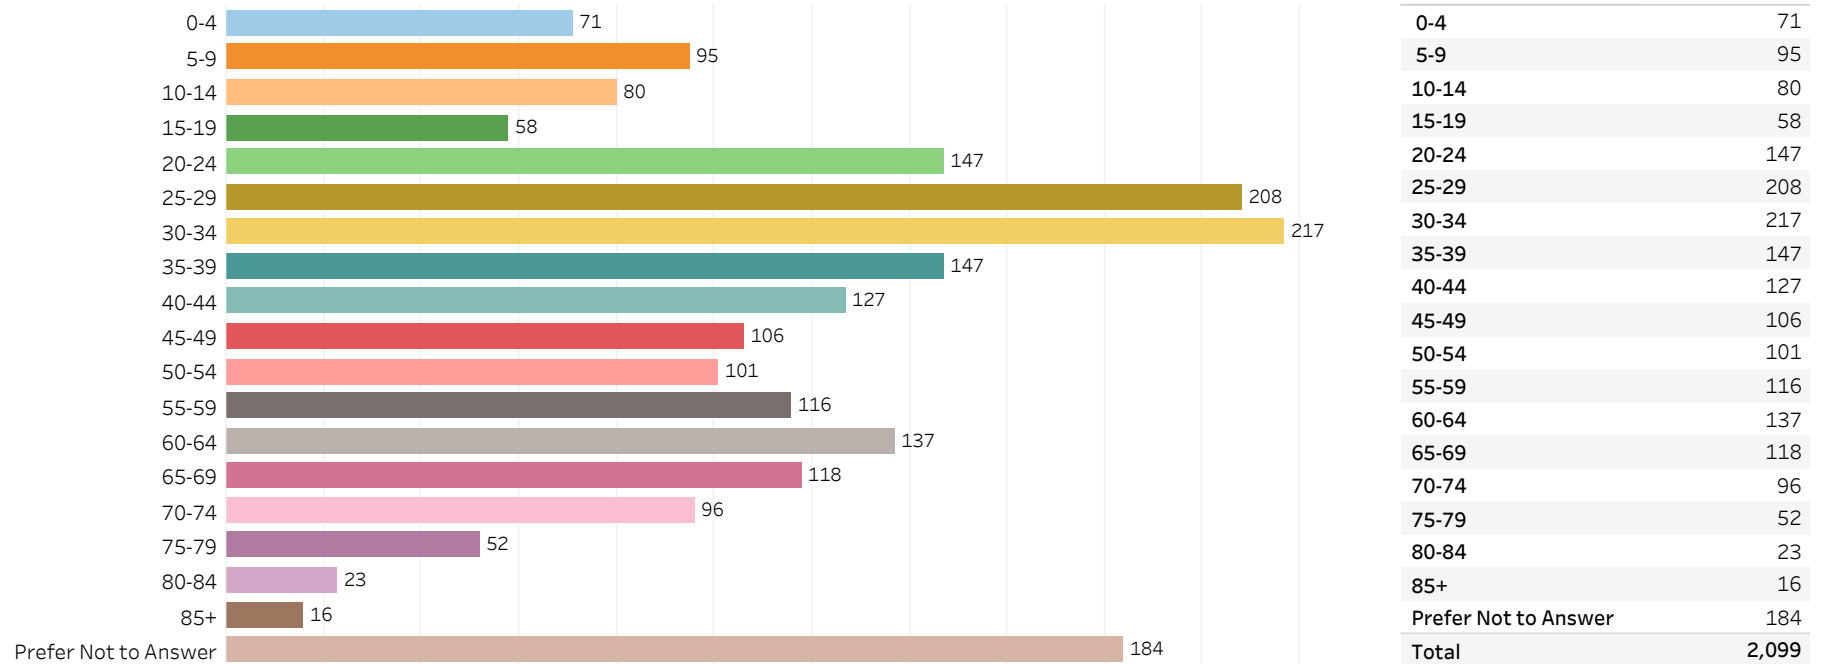

2019 Edmonton Municipal Census (Neighbourhood)

(Note: As per City of Edmonton Census Policy C520C, neighbourhoods with a population of less than 50 residents are reported as zero.)

Neighbourhood:

SKYRATTLER

1. Population by Age Range

2. Population by Gender

3. Dwelling Unit Status