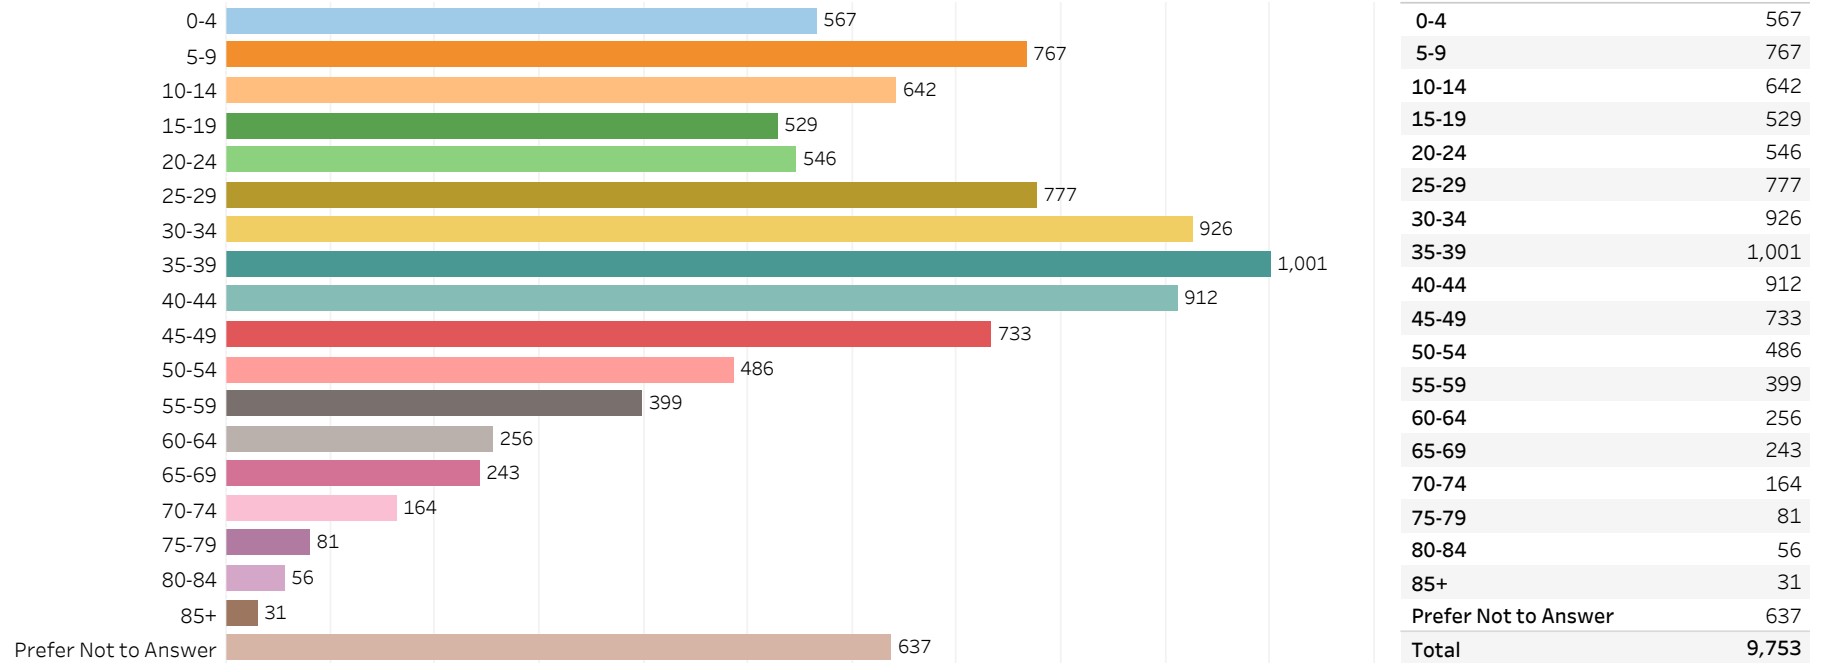

2019 Edmonton Municipal Census (Neighbourhood)

(Note: As per City of Edmonton Census Policy C520C, neighbourhoods with a population of less than 50 residents are reported as zero.)

Neighbourhood:

SOUTH TERWILLEGAR

1. Population by Age Range

2. Population by Gender

3. Dwelling Unit Status