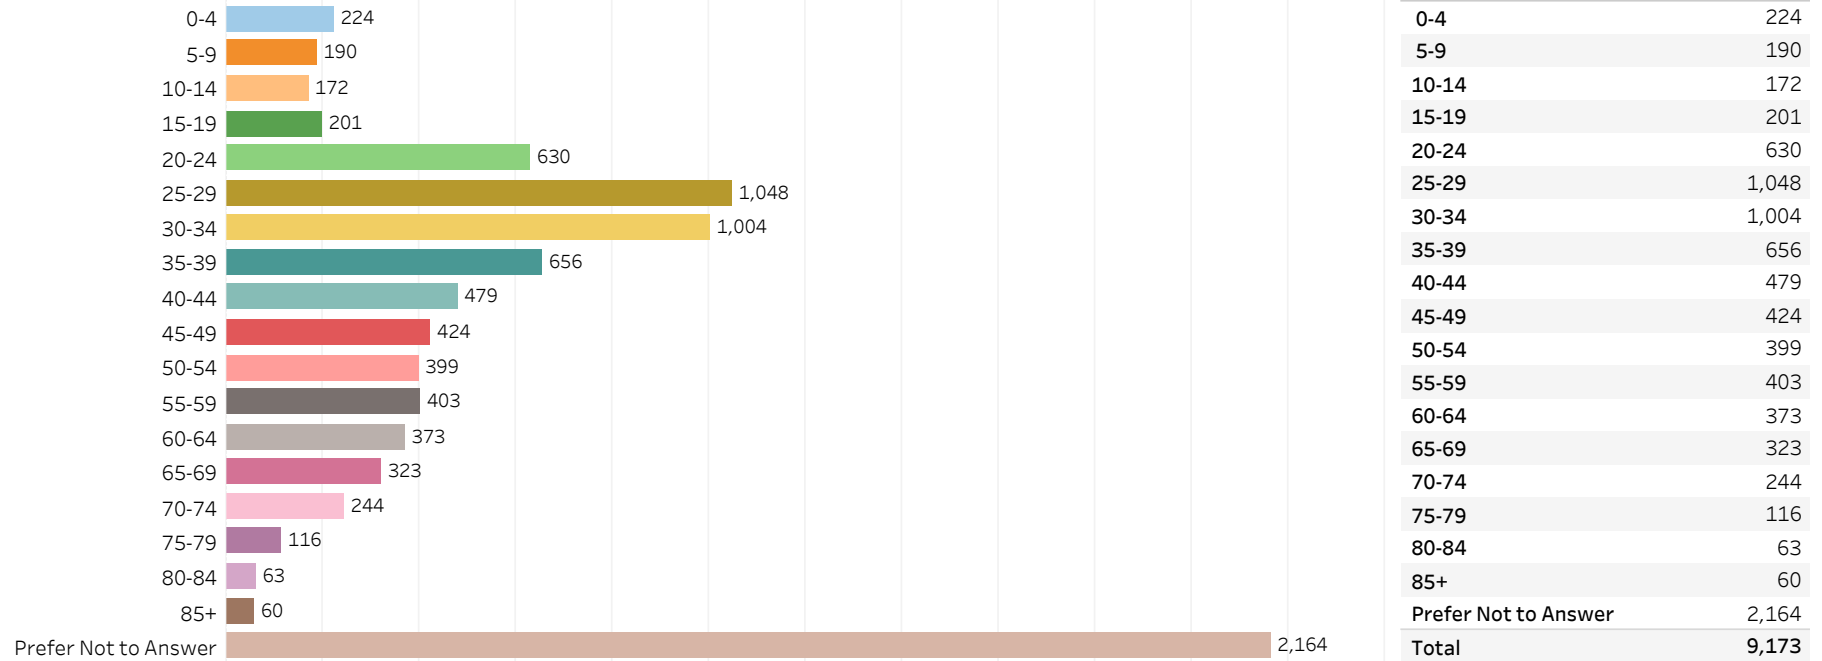

# 2019 Edmonton Municipal Census (Neighbourhood)

(Note: As per City of Edmonton Census Policy C520C, neighbourhoods with a population of less than 50 residents are reported as zero.)

Neighbourhood:

STRATHCONA

## 1. Population by Age Range

## 2. Population by Gender