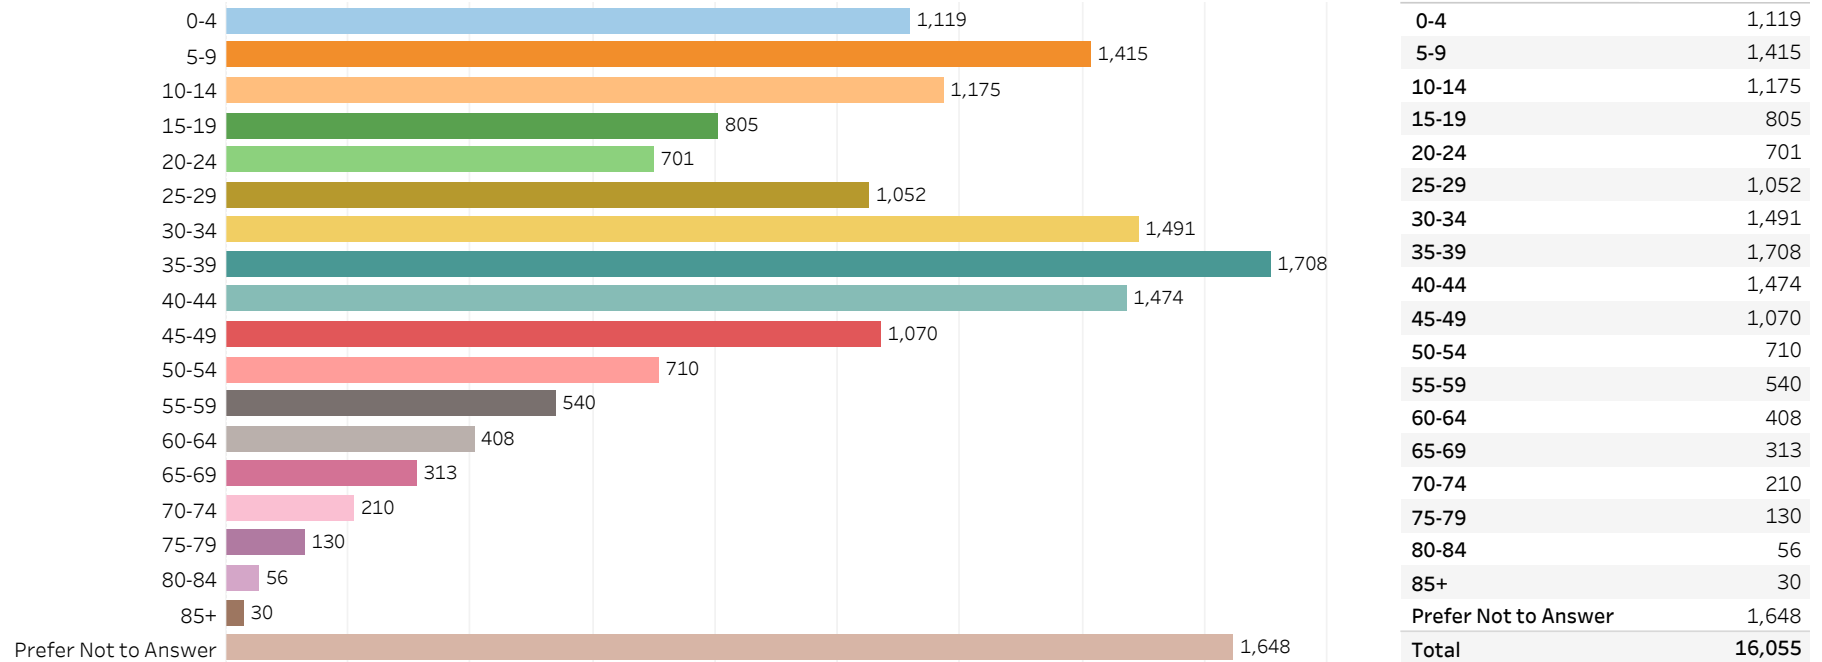

# 2019 Edmonton Municipal Census (Neighbourhood)

(Note: As per City of Edmonton Census Policy C520C, neighbourhoods with a population of less than 50 residents are reported as zero.)

Neighbourhood:

SUMMERSIDE

## 1. Population by Age Range

## 2. Population by Gender