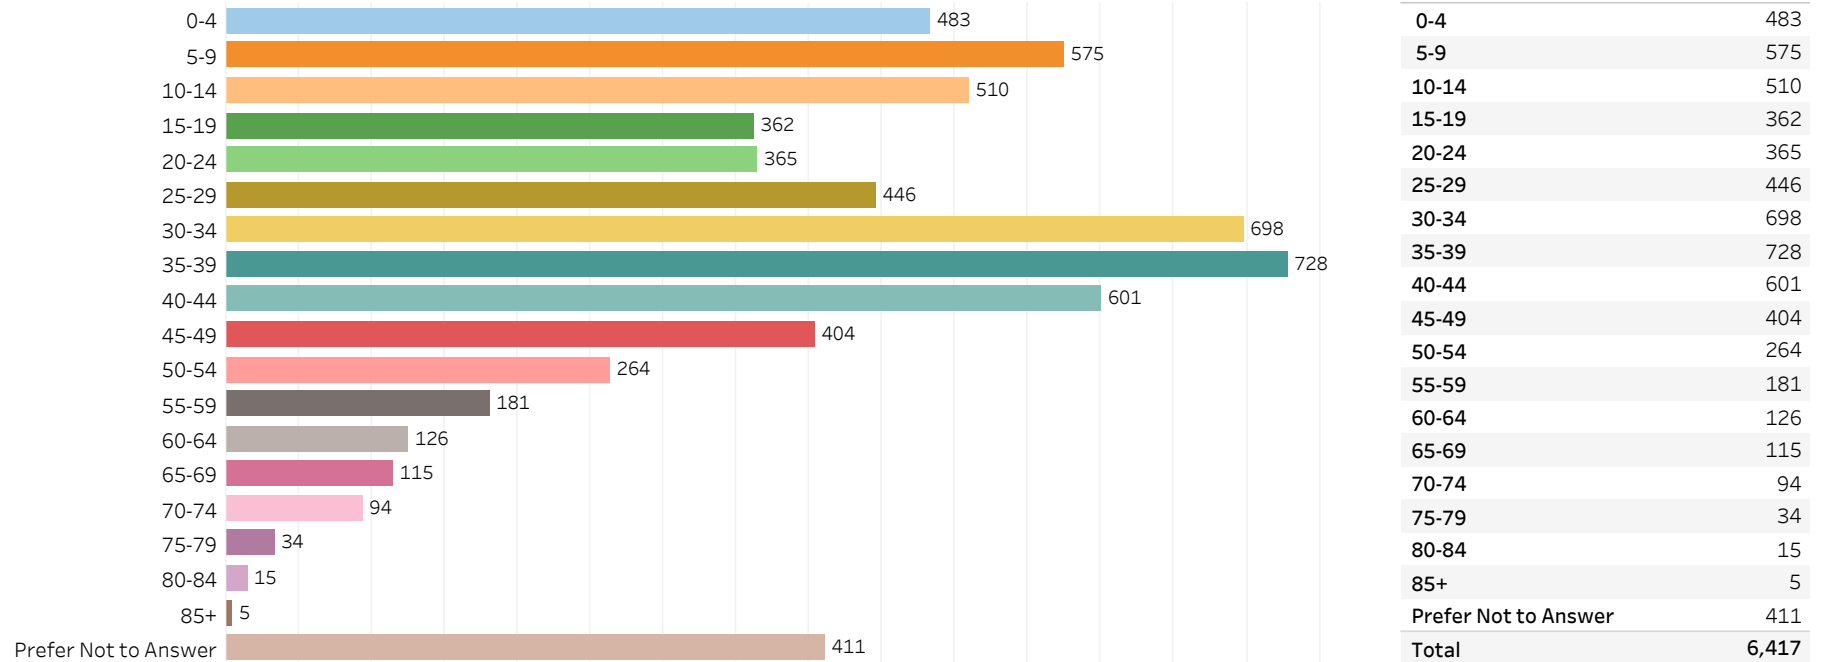

# 2019 Edmonton Municipal Census (Neighbourhood)

(Note: As per City of Edmonton Census Policy C520C, neighbourhoods with a population of less than 50 residents are reported as zero.)

Neighbourhood:

TAMARACK

## 1. Population by Age Range

## 2. Population by Gender