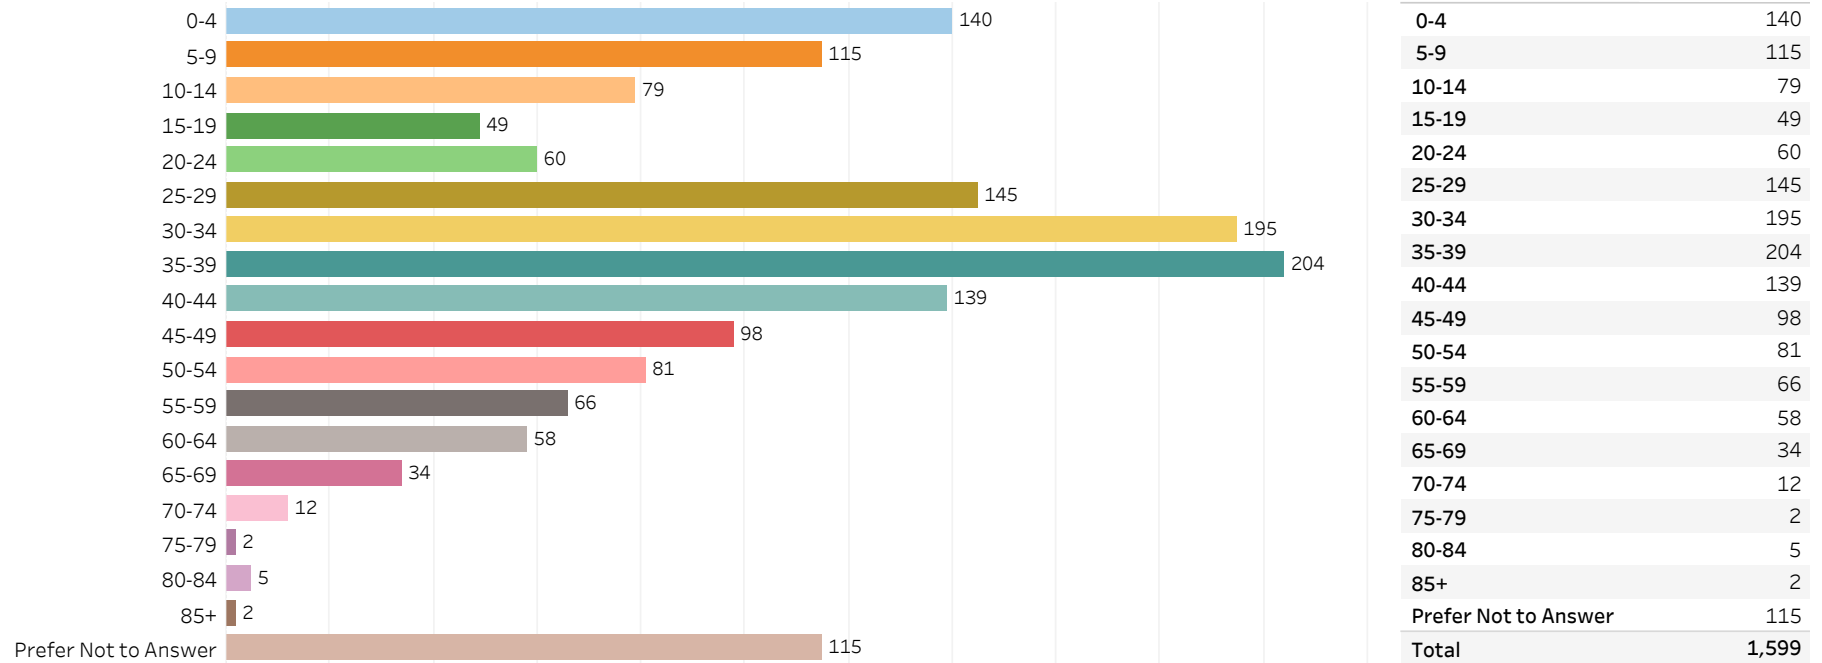

2019 Edmonton Municipal Census (Neighbourhood)

(Note: As per City of Edmonton Census Policy C520C, neighbourhoods with a population of less than 50 residents are reported as zero.)

Neighbourhood:
TRUMPETER AREA

1. Population by Age Range

2. Population by Gender

3. Dwelling Unit Status