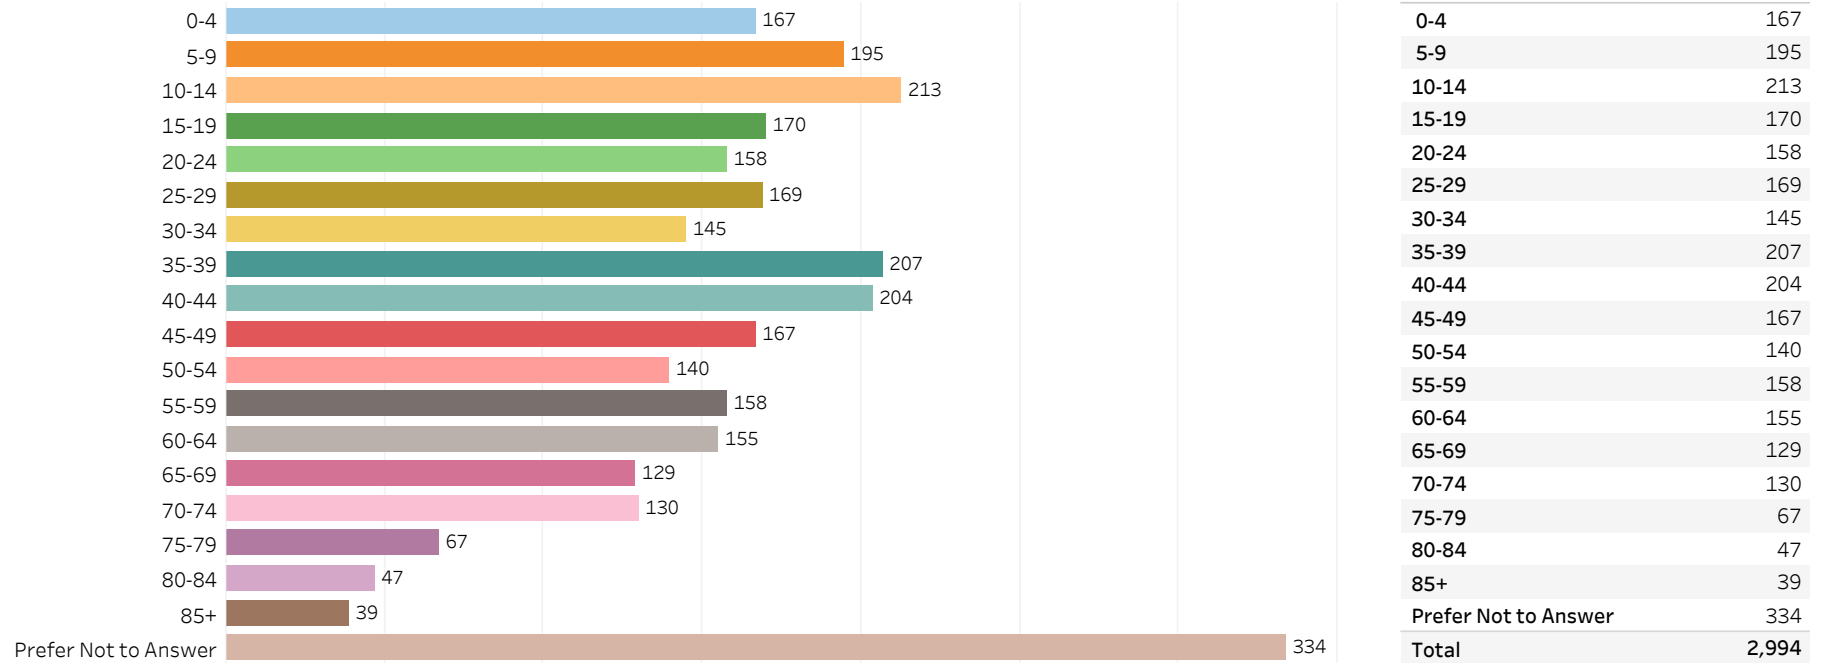

2019 Edmonton Municipal Census (Neighbourhood)

(Note: As per City of Edmonton Census Policy C520C, neighbourhoods with a population of less than 50 residents are reported as zero.)

Neighbourhood:
TWEDDLE PLACE

1. Population by Age Range

2. Population by Gender

3. Dwelling Unit Status