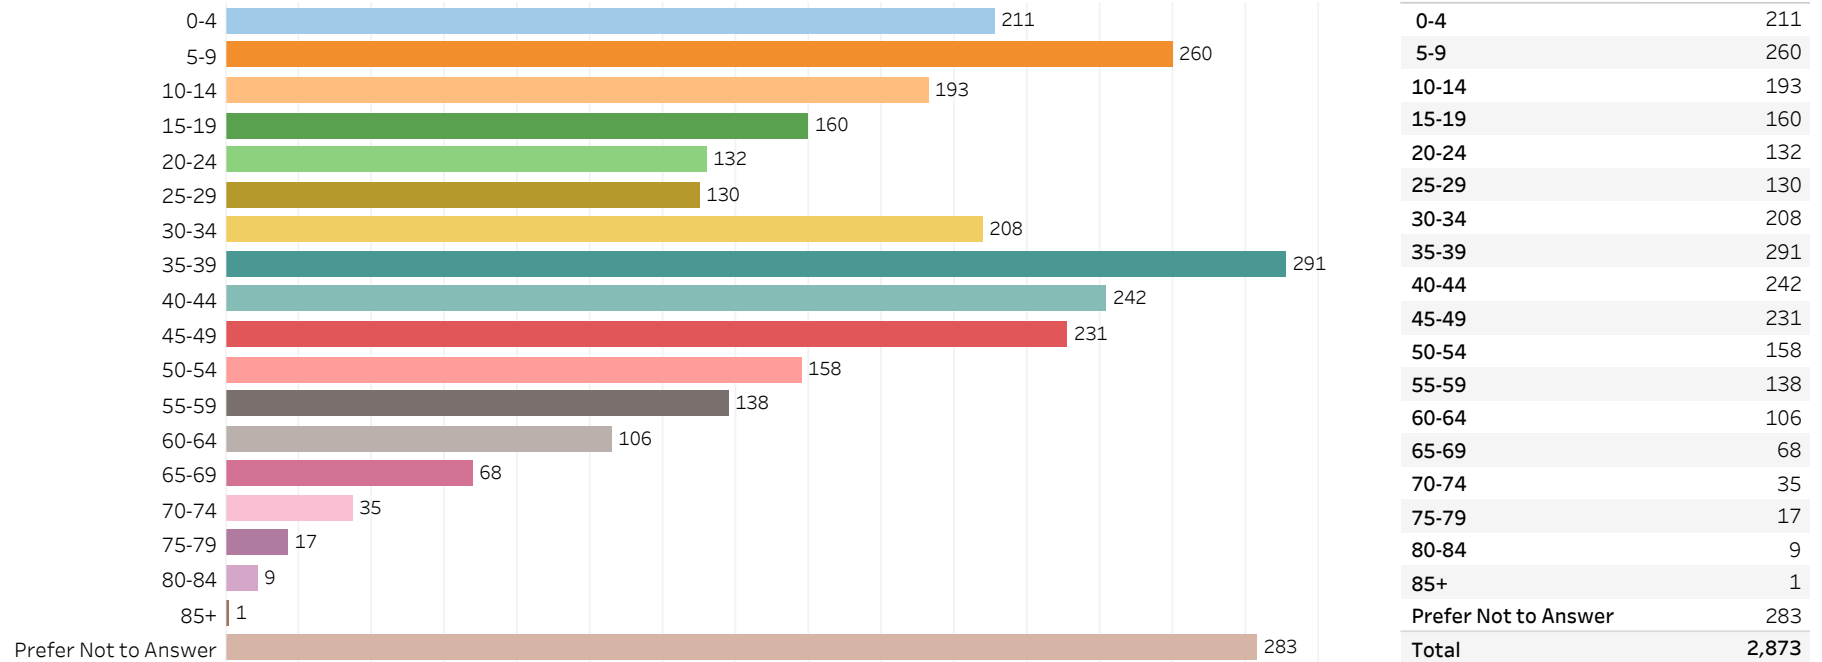

2019 Edmonton Municipal Census (Neighbourhood)

(Note: As per City of Edmonton Census Policy C520C, neighbourhoods with a population of less than 50 residents are reported as zero.)

Neighbourhood:
WEBBER GREENS

1. Population by Age Range

2. Population by Gender

3. Dwelling Unit Status