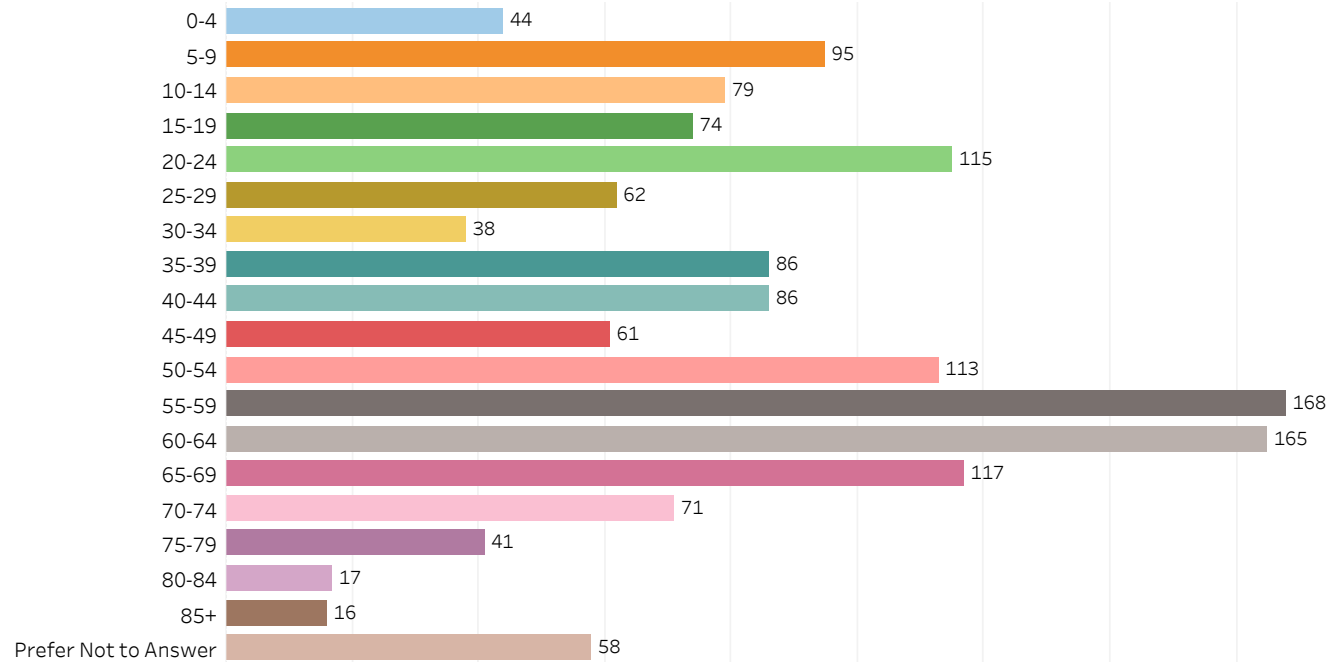

# 2019 Edmonton Municipal Census (Neighbourhood)

(Note: As per City of Edmonton Census Policy C520C, neighbourhoods with a population of less than 50 residents are reported as zero.)

Neighbourhood:

WEDGEWOOD HEIGHTS

## 1. Population by Age Range

0-4	44
5-9	95
10-14	79
15-19	74
20-24	115
25-29	62
30-34	38
35-39	86
40-44	86
45-49	61
50-54	113
55-59	168
60-64	165
65-69	117
70-74	71
75-79	41
80-84	17
85+	16
Prefer Not to Answer	58
<b>Total</b>	<b>1,506</b>