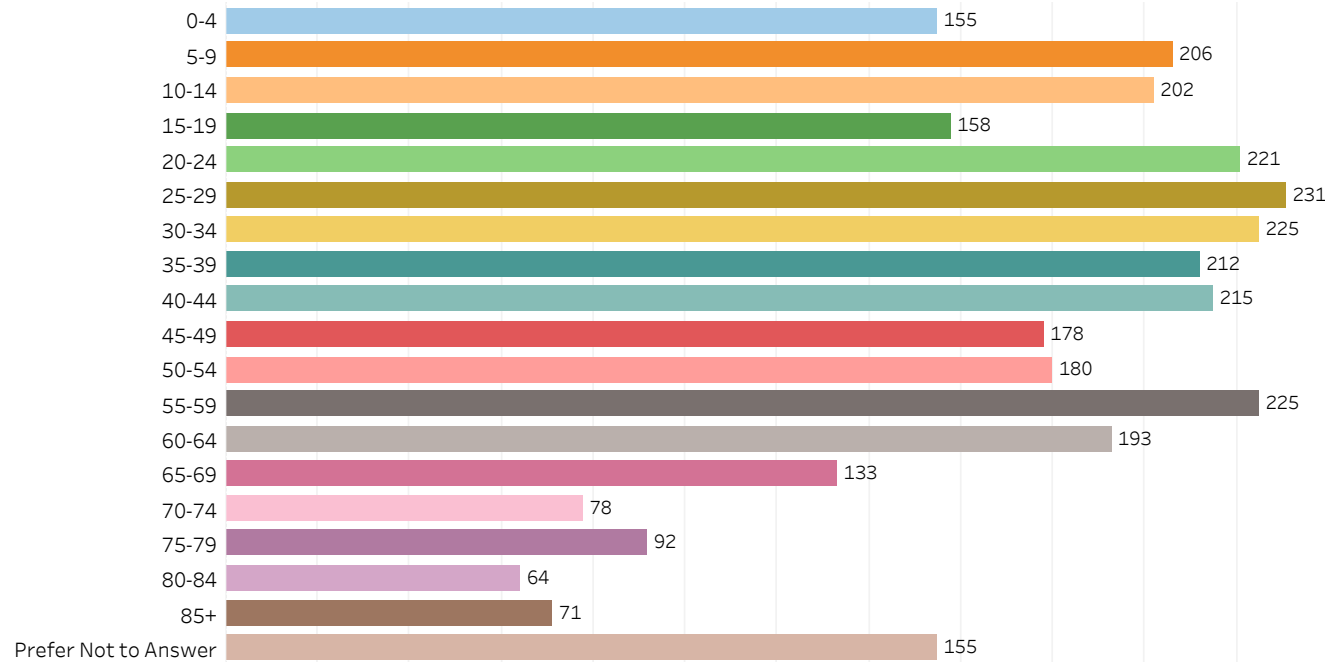

# 2019 Edmonton Municipal Census (Neighbourhood)

(Note: As per City of Edmonton Census Policy C520C, neighbourhoods with a population of less than 50 residents are reported as zero.)

Neighbourhood:

WELLINGTON

## 1. Population by Age Range

0-4	155
5-9	206
10-14	202
15-19	158
20-24	221
25-29	231
30-34	225
35-39	212
40-44	215
45-49	178
50-54	180
55-59	225
60-64	193
65-69	133
70-74	78
75-79	92
80-84	64
85+	71
Prefer Not to Answer	155
<b>Total</b>	<b>3,194</b>