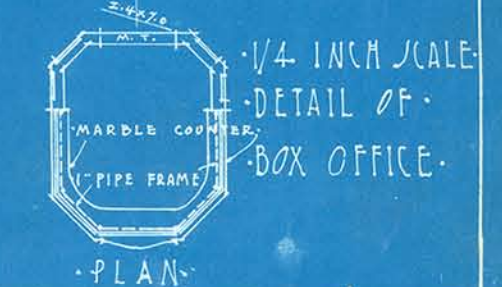

ZAD. FLR. ELEV. 113'-6"

• ELEVATION VEST. & LOBBY. • VESTIBULE TO LOBBY. • 1/2 LOBBY TOWARDS FOYER. • 1/2 LOBBY TOWARDS VEST. • SIDE OF LOBBY.
 • 1/4 INCH SCALE DETAILS OF ENTRANCE •

• FRONT ELEVATION •
 • SCALE 1/4" = 1'-0" •