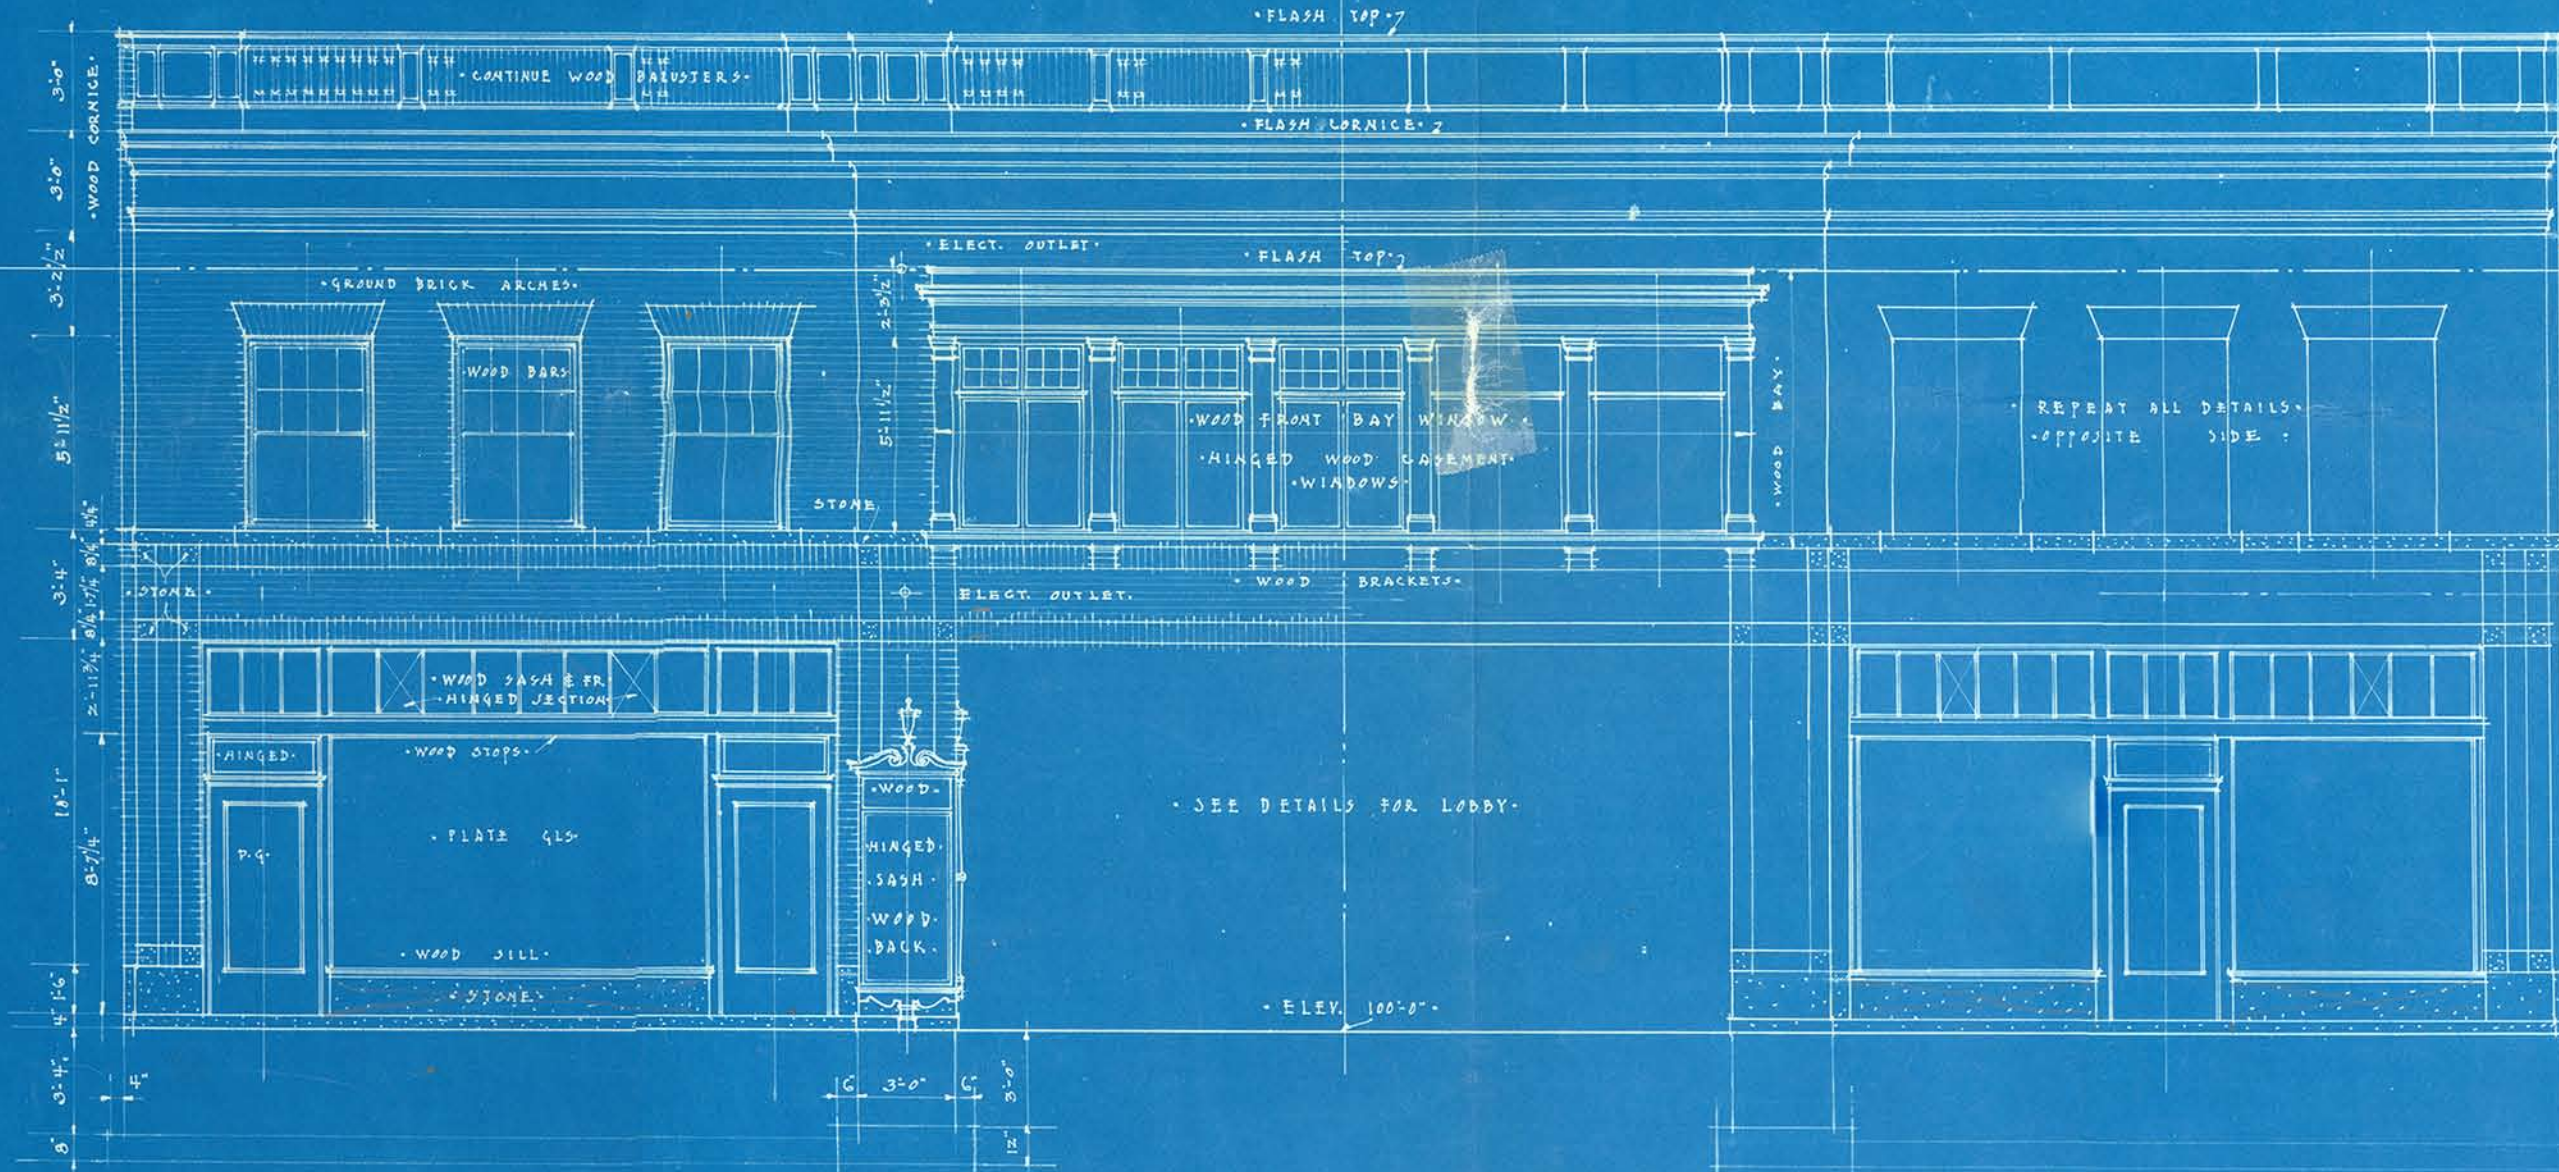

ZAD. FLR. ELEV. 113'-6"

• ELEVATION VEST. & LOBBY. • VESTIBULE TO LOBBY. • 1/2 LOBBY TOWARDS FOYER. • 1/2 LOBBY TOWARDS VEST. • SIDE OF LOBBY.
 • 1/4 INCH SCALE DETAILS OF ENTRANCE •

• FRONT ELEVATION •
 • SCALE 1/4" = 1'-0" •