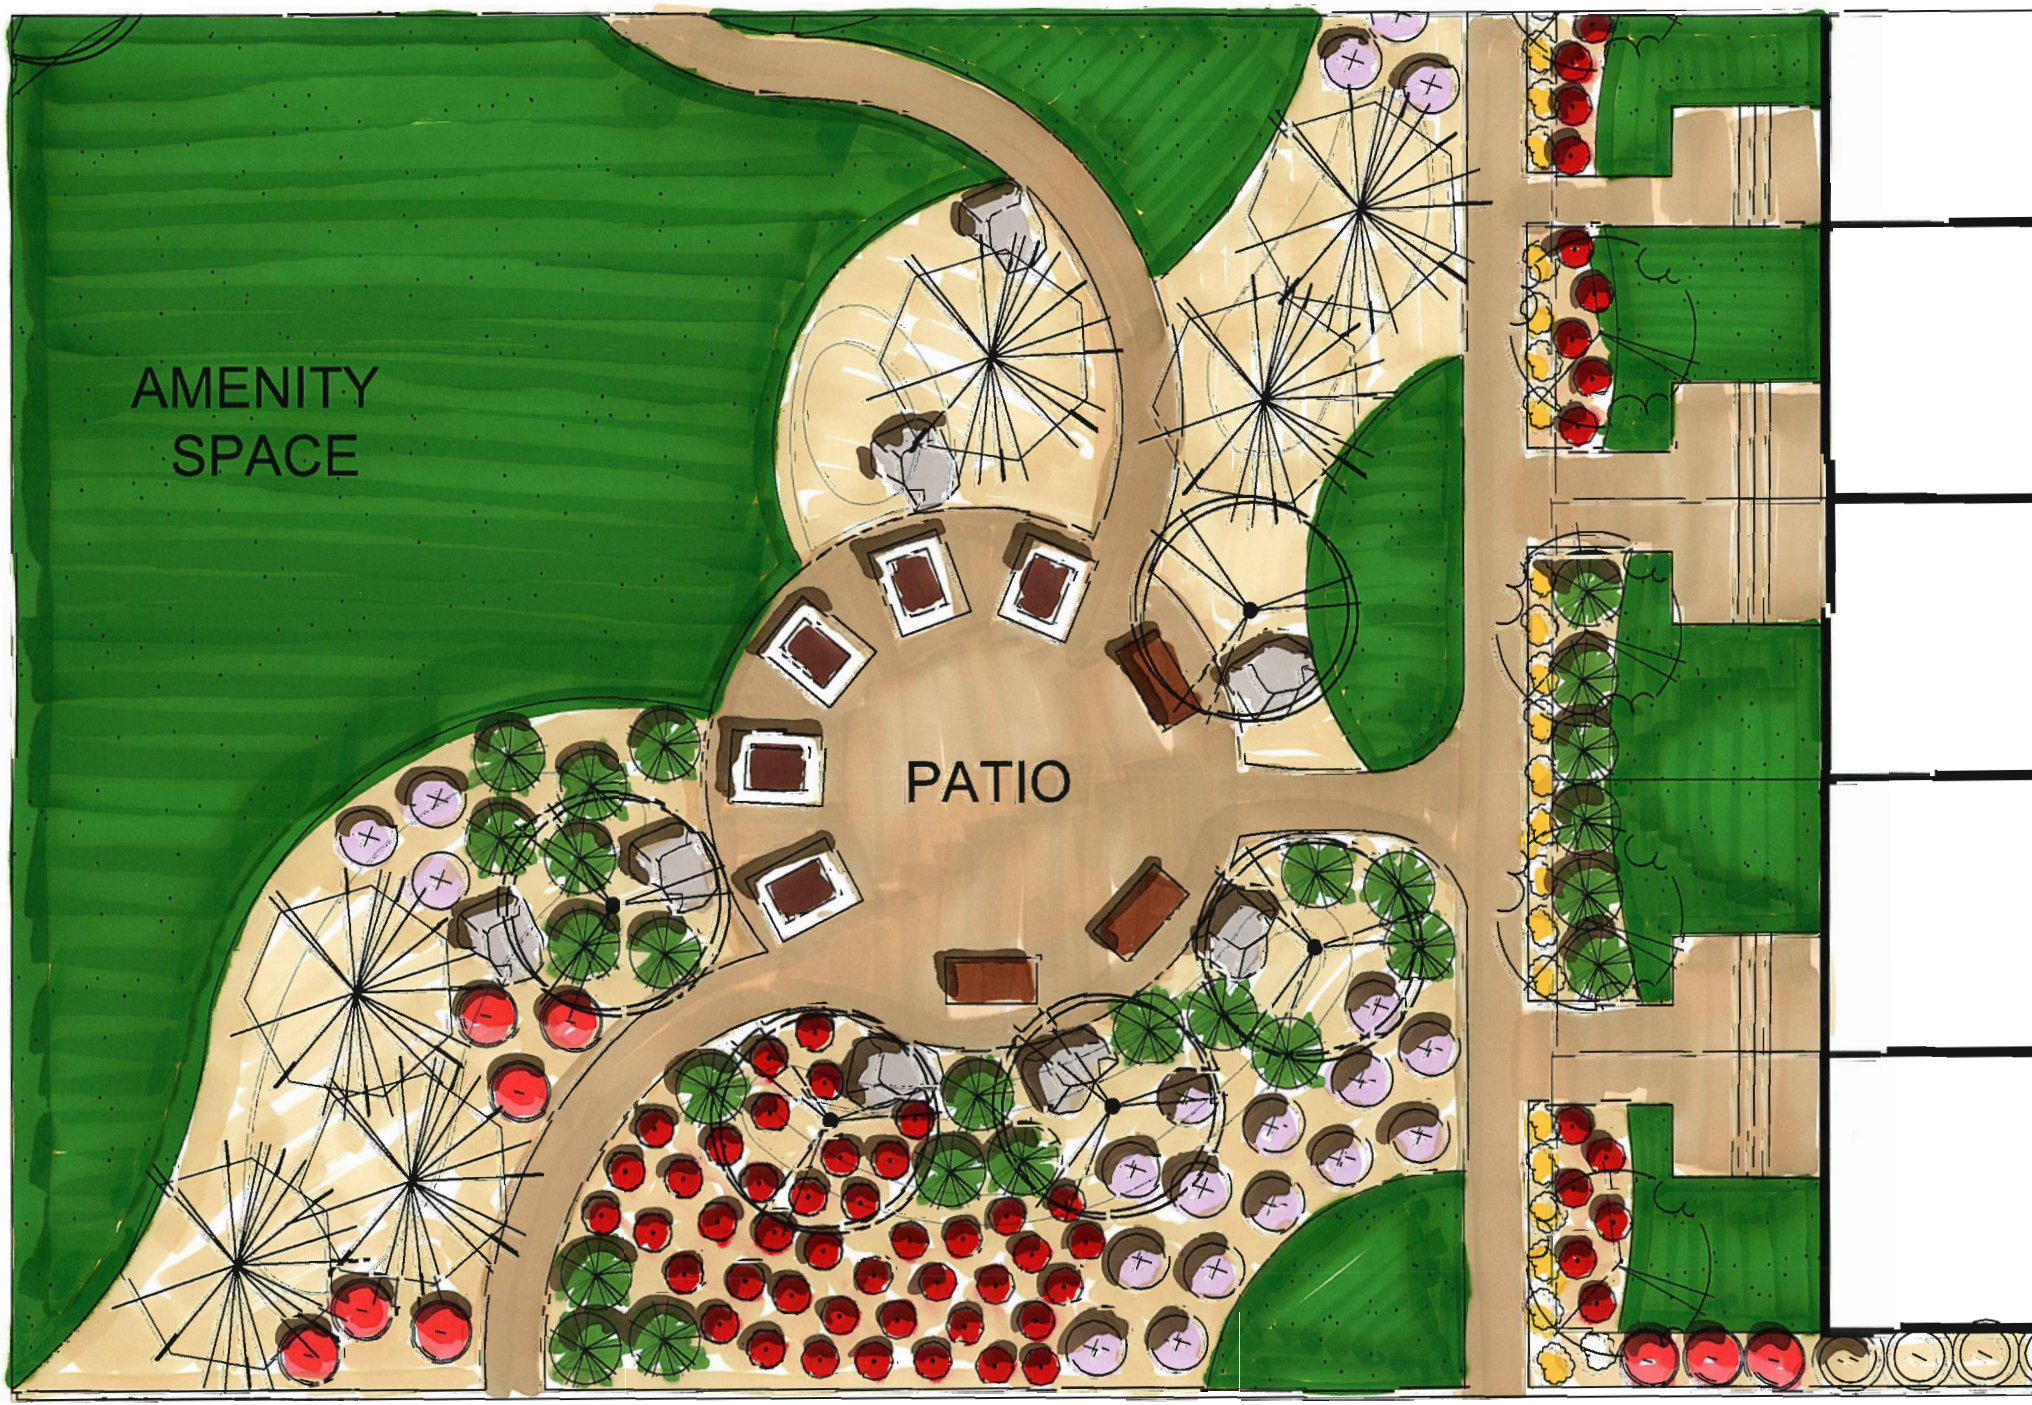

KIRKNESS FIRST PLACE LANDSCAPE CONCEPT

SCALE 1:250 METRIC  
JUNE 23, 2015

BLUE COLUMNAR SPRUCE

BRANDON ELM

CALGARY CARPET

CONCORD BARBERRY

COLUMNAR ASPEN

GLOW GIRL SPIREA

IVORY SILK LILAC

SPRING SNOW CRABAPPLE

JOAN SENIOR DAYLILY

DWARF KELSEY DOGWOOD

LOGEPOLE PINE

SUMMER WINE NINEBARK

SMALL PICNIC TABLES

COMMUNAL GARDENS

# KIRKNESS FIRST PLACE LANDSCAPE CONCEPT

JUNE 23, 2015