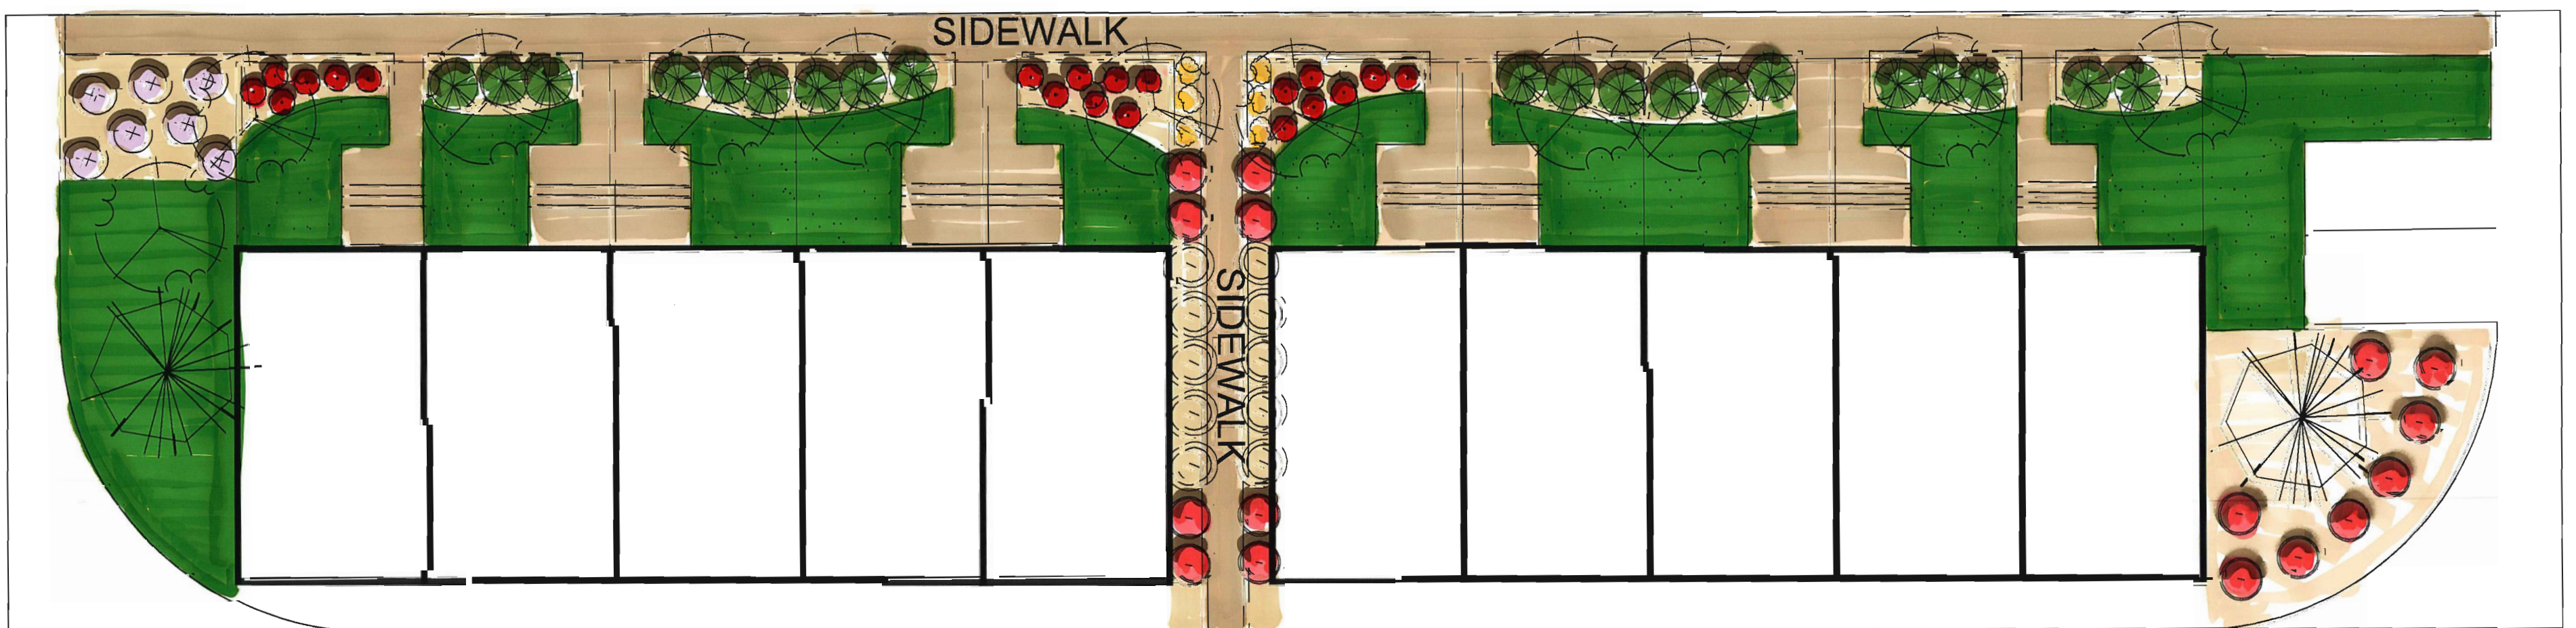

IVORY SILK LILAC

SPRING SNOW CRABAPPLE

JOAN SENIOR DAYLILY

DWARF KELSEY DOGWOOD

LOGEPOLE PINE

SUMMER WINE NINEBARK

SMALL PICNIC TABLES

COMMUNAL GARDENS

# KIRKNESS FIRST PLACE LANDSCAPE CONCEPT

JUNE 23, 2015