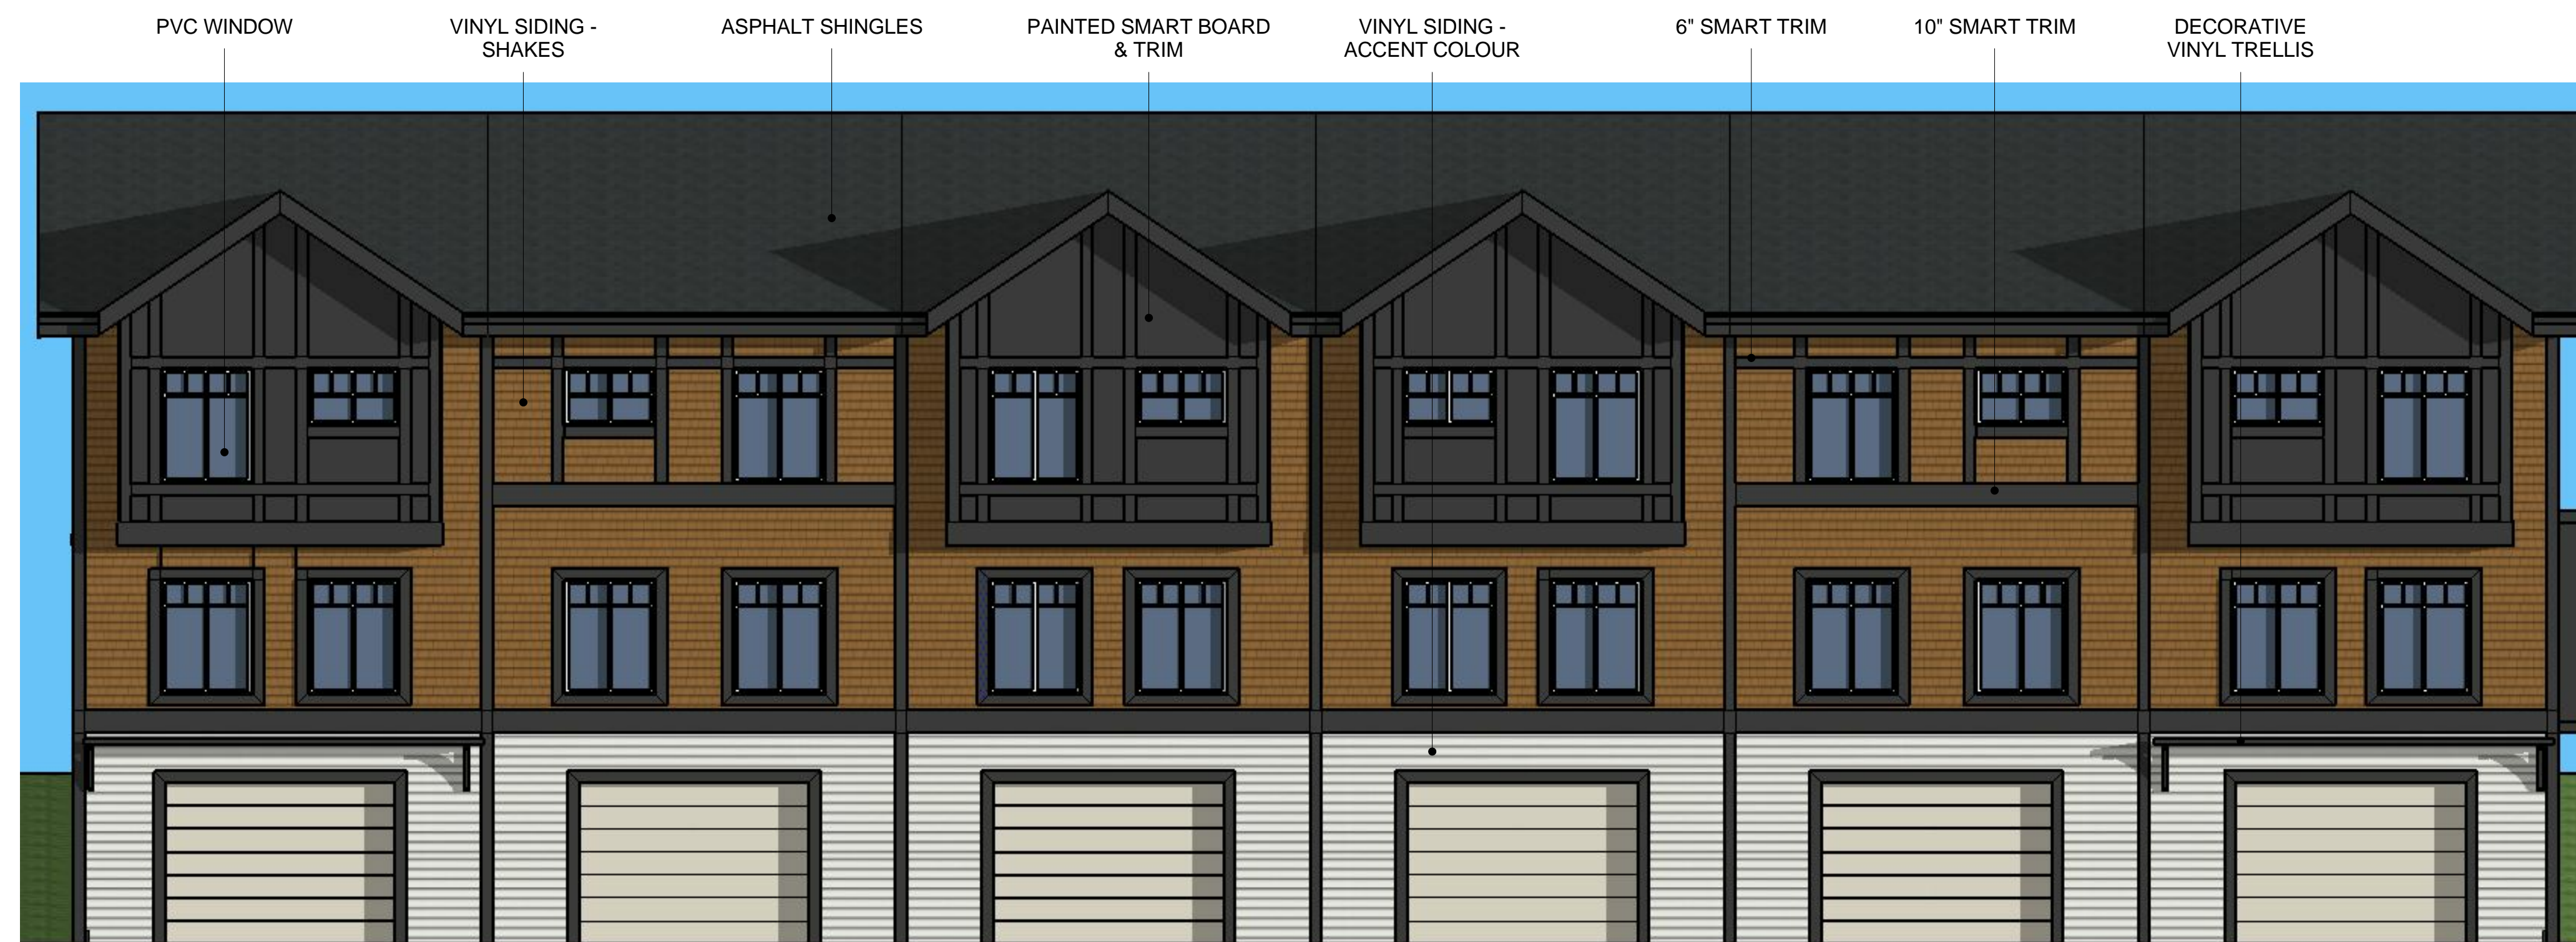

Urban Prairie

Date:

June 23, 2015

A2.3

LEFT SIDE ELEVATION - HIGH VISIBILITY

FRONT ELEVATION

REAR ELEVATION

RIGHT SIDE ELEVATION - LOW VISIBILITY

BUILDING ELEVATION

KIRKNESS - FIRST PLACE PROGRAM

Kirkness, Edmonton, AB

Architectural Style: Mountain Lodge Contemporary

Date:

June 23, 2015

A3.1

FRONT VIEW

BUILDING PERSPECTIVE

KIRKNESS - FIRST PLACE PROGRAM

Kirkness, Edmonton, AB

Architectural Style: Mountain Lodge Contemporary

Date:

June 23, 2015

A3.2

LEFT SIDE VIEW

FRONT VIEW

REAR VIEW

BUILDING PERSPECTIVE

KIRKNESS - FIRST PLACE PROGRAM

Kirkness, Edmonton, AB

Architectural Style: Mountain Lodge Contemporary

Date: June 23, 2015

A3.3