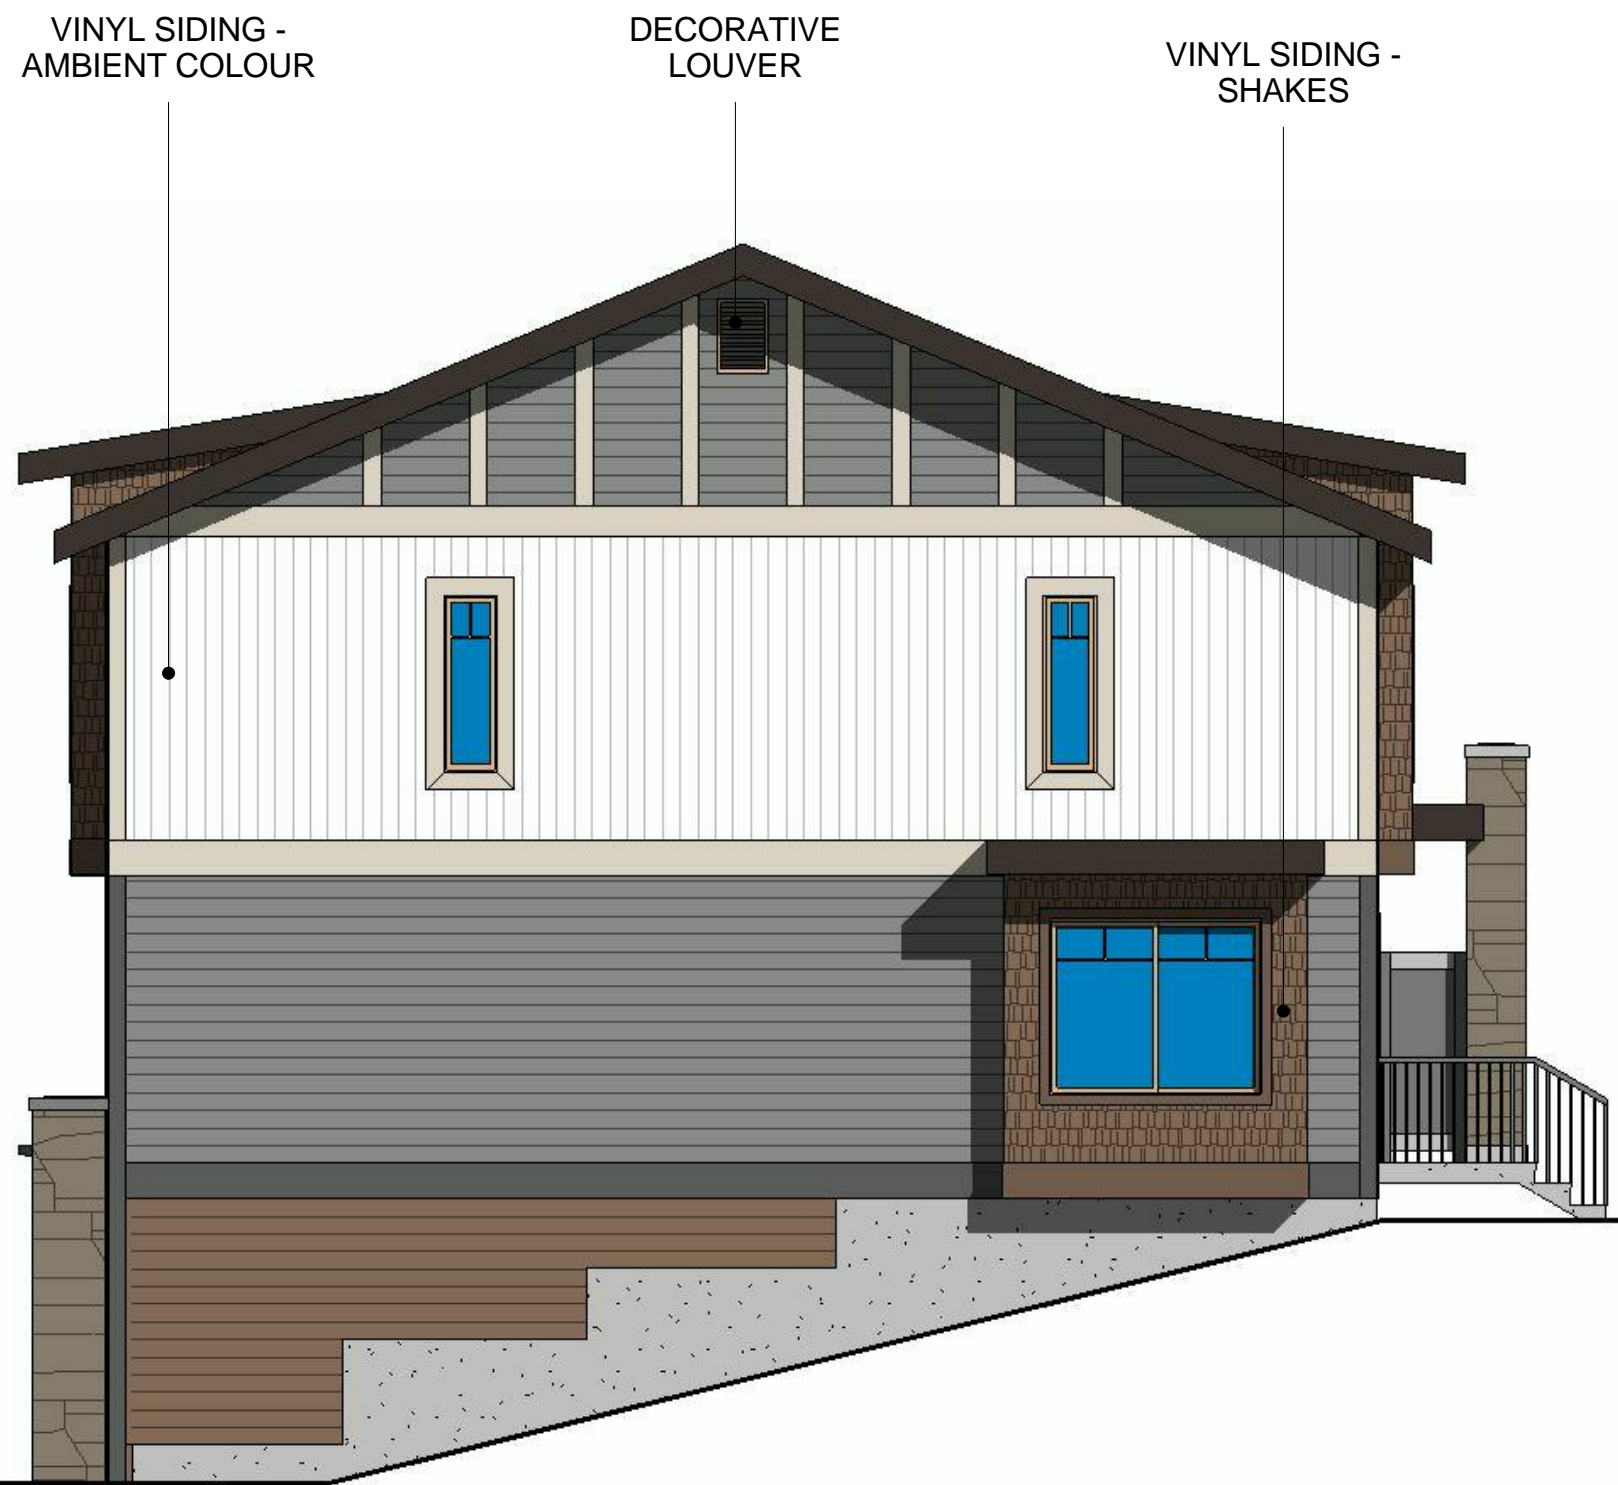

Architectural Style:

Craftsman Style

Date:

June 23, 2015

A1.2

LEFT SIDE VIEW

FRONT VIEW

REAR VIEW

LEFT SIDE ELEVATION - HIGH VISIBILITY

FRONT ELEVATION

REAR ELEVATION

RIGHT SIDE ELEVATION - LOW VISIBILITY

VINYL SIDING - AMBIENT COLOUR DECORATIVE LOUVER VINYL SIDING - SHAKES PVC WINDOW MANUFACTURED STONE VINYL SIDING - SHAKES VINYL SIDING - ACCENT COLOUR VINYL SIDING - AMBIENT COLOUR ASPHALT SHINGLES PRECAST CONCRETE STEP

BUILDING ELEVATION

KIRKNESS - FIRST PLACE PROGRAM

Kirkness, Edmonton, AB

Architectural Style: Mountain Lodge Contemporary

Date:

June 23, 2015

A3.1

FRONT VIEW

FRONT VIEW

REAR VIEW

BUILDING PERSPECTIVE

KIRKNESS - FIRST PLACE PROGRAM

Kirkness, Edmonton, AB

Architectural Style: Mountain Lodge Contemporary

Date: June 23, 2015

A3.3