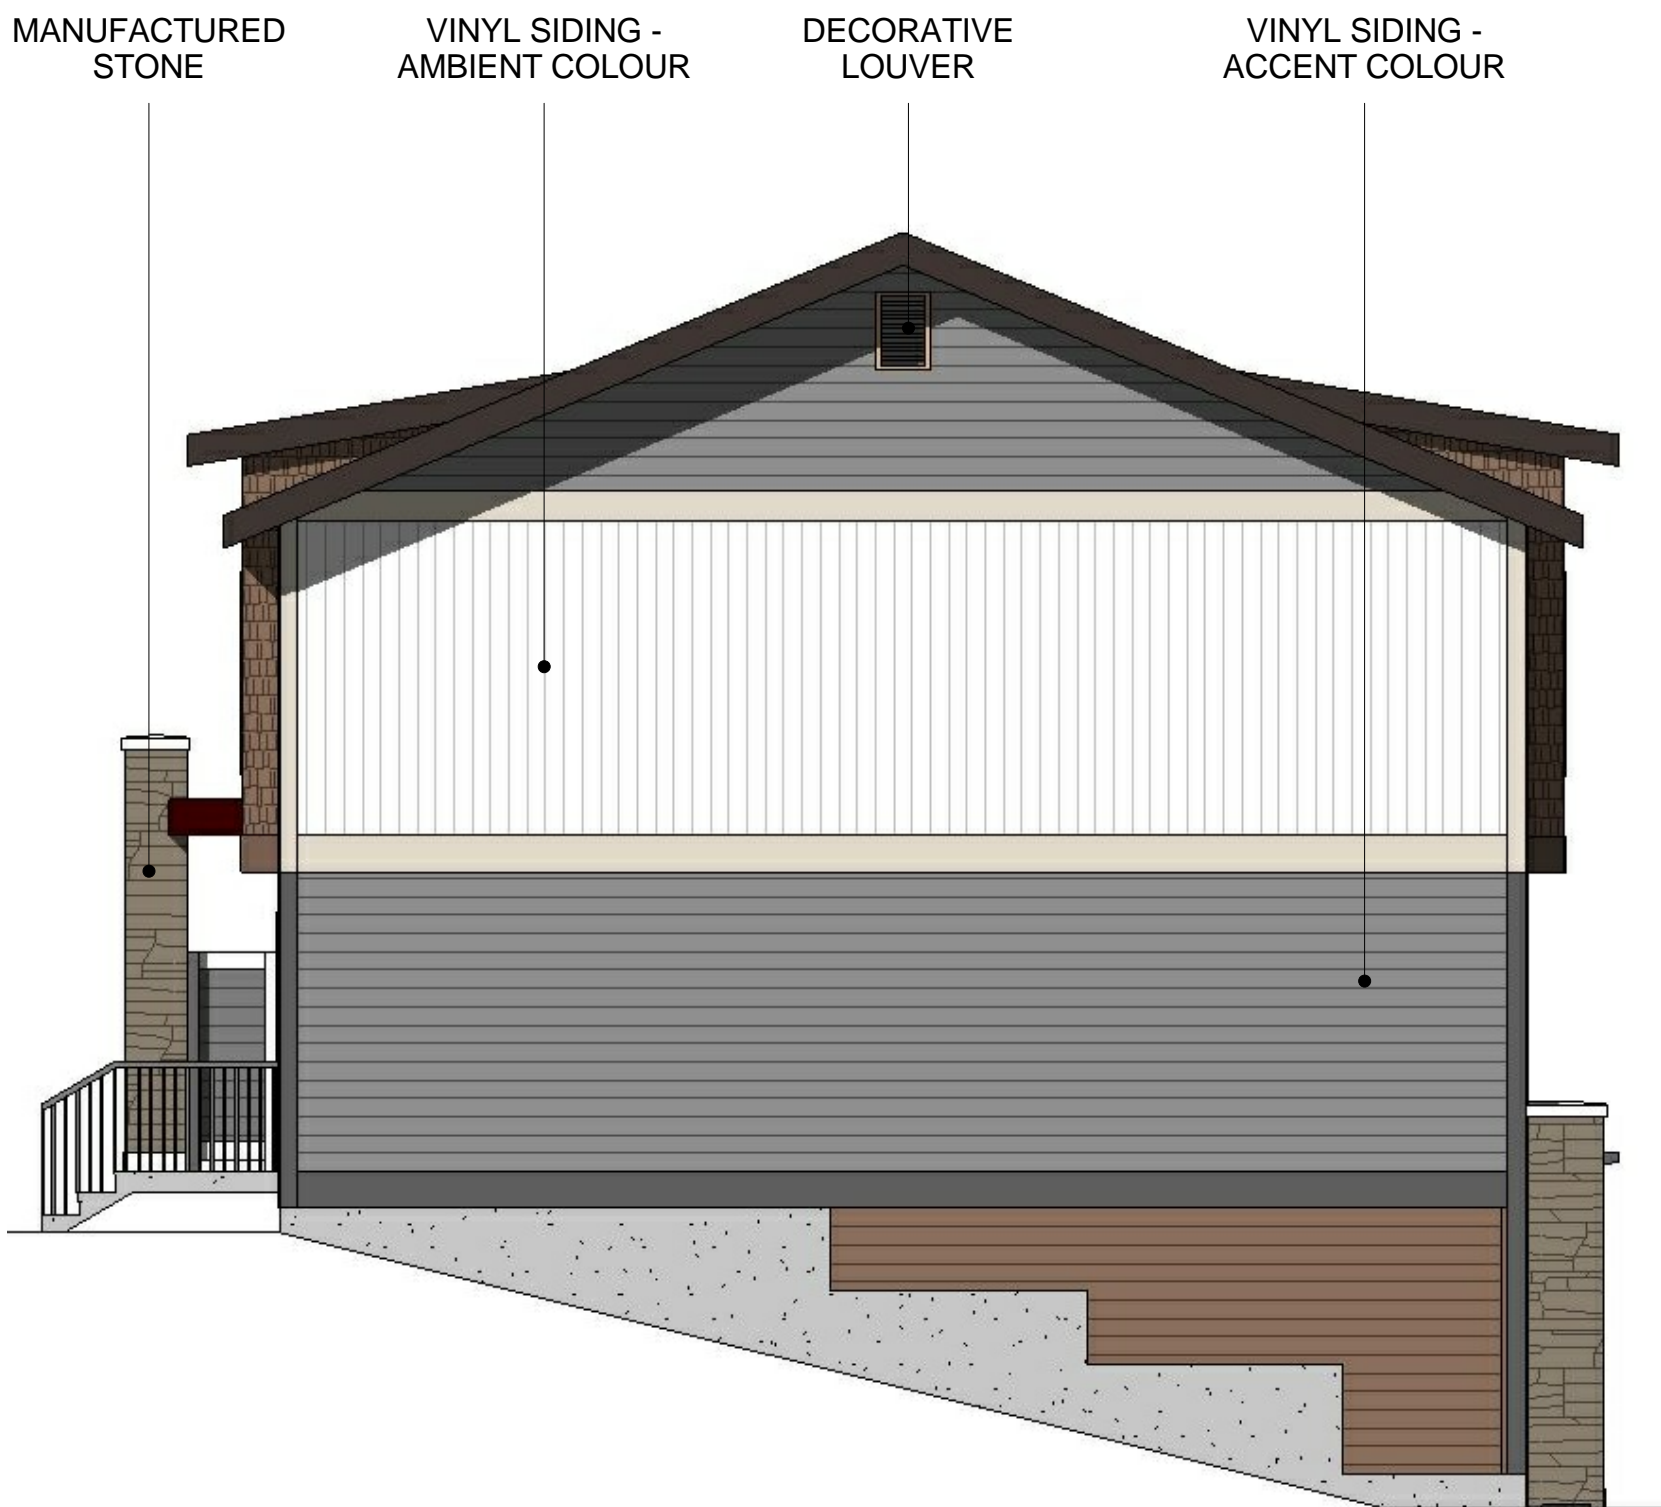

Architectural Style:

Craftsman Style

Date:

June 23, 2015

A1.2

LEFT SIDE VIEW

FRONT VIEW

REAR VIEW

BUILDING PERSPECTIVE

KIRKNESS - FIRST PLACE PROGRAM

Kirkness, Edmonton, AB

Architectural Style:

Craftsman Style

Date:

June 23, 2015

A1.3

LEFT SIDE ELEVATION - HIGH VISIBILITY

FRONT ELEVATION

REAR ELEVATION

RIGHT SIDE ELEVATION - LOW VISIBILITY

VINYL SIDING - AMBIENT COLOUR DECORATIVE LOUVER VINYL SIDING - SHAKES PVC WINDOW MANUFACTURED STONE VINYL SIDING - SHAKES VINYL SIDING - ACCENT COLOUR VINYL SIDING - AMBIENT COLOUR ASPHALT SHINGLES PRECAST CONCRETE STEP

BUILDING ELEVATION

KIRKNESS - FIRST PLACE PROGRAM

Kirkness, Edmonton, AB

Architectural Style: Mountain Lodge Contemporary

Date:

June 23, 2015

A3.1

FRONT VIEW