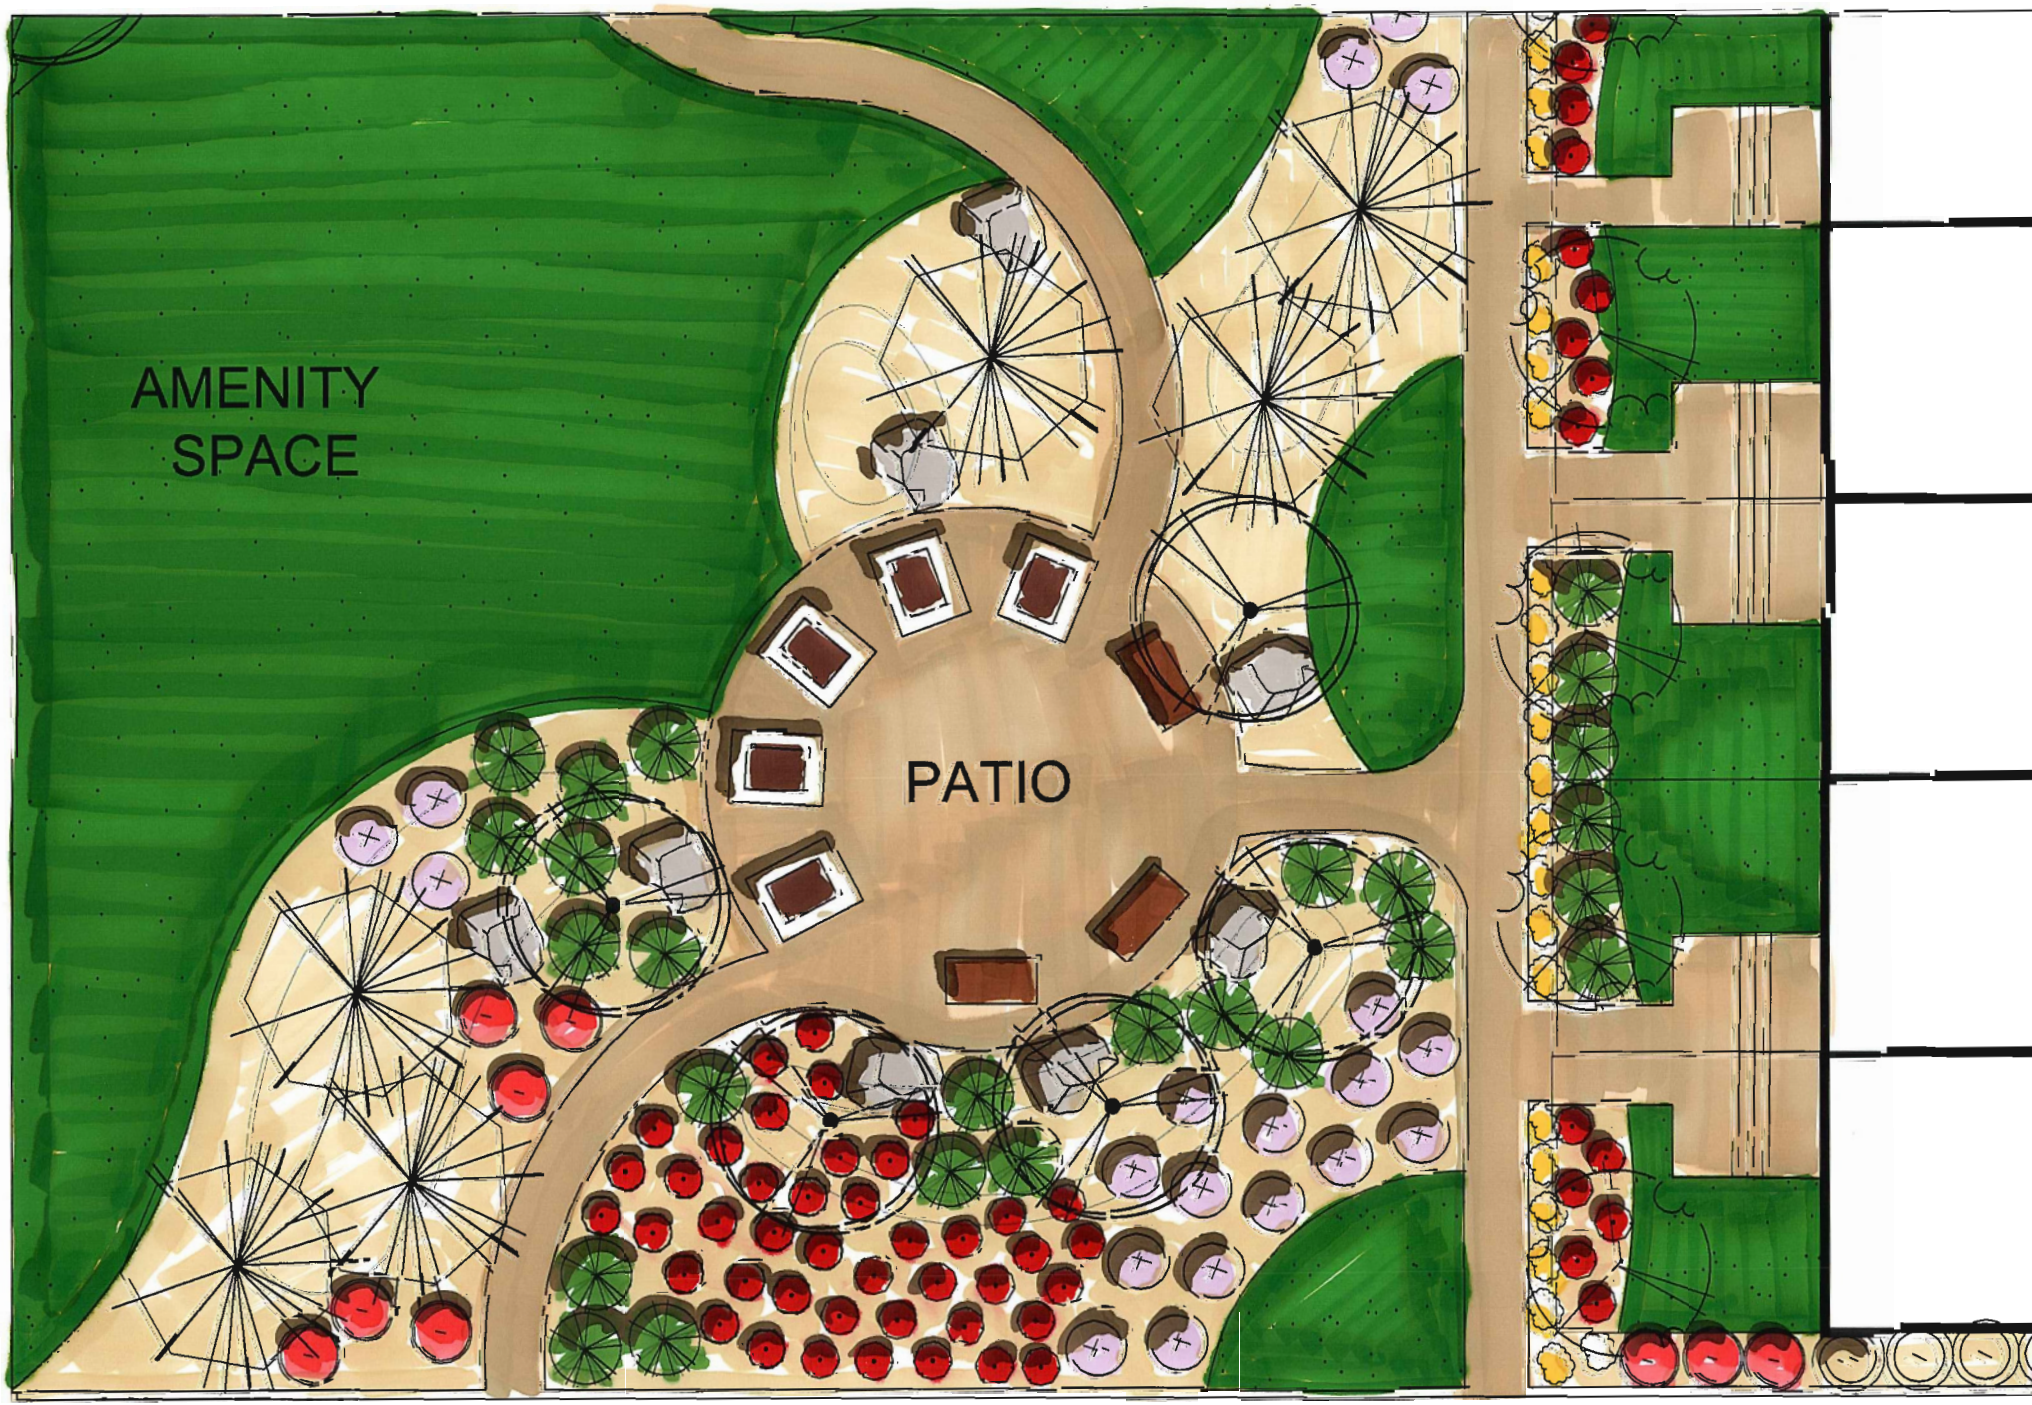

KIRKNESS FIRST PLACE LANDSCAPE CONCEPT

SCALE 1:250 METRIC
JUNE 23, 2015

BLUE COLUMNAR SPRUCE

BRANDON ELM

CALGARY CARPET

CONCORD BARBERRY

COLUMNAR ASPEN

GLOW GIRL SPIREA

IVORY SILK LILAC

SPRING SNOW CRABAPPLE

JOAN SENIOR DAYLILY

DWARF KELSEY DOGWOOD

LOGEPOLE PINE

SUMMER WINE NINEBARK

SMALL PICNIC TABLES

COMMUNAL GARDENS

KIRKNESS FIRST PLACE LANDSCAPE CONCEPT

JUNE 23, 2015