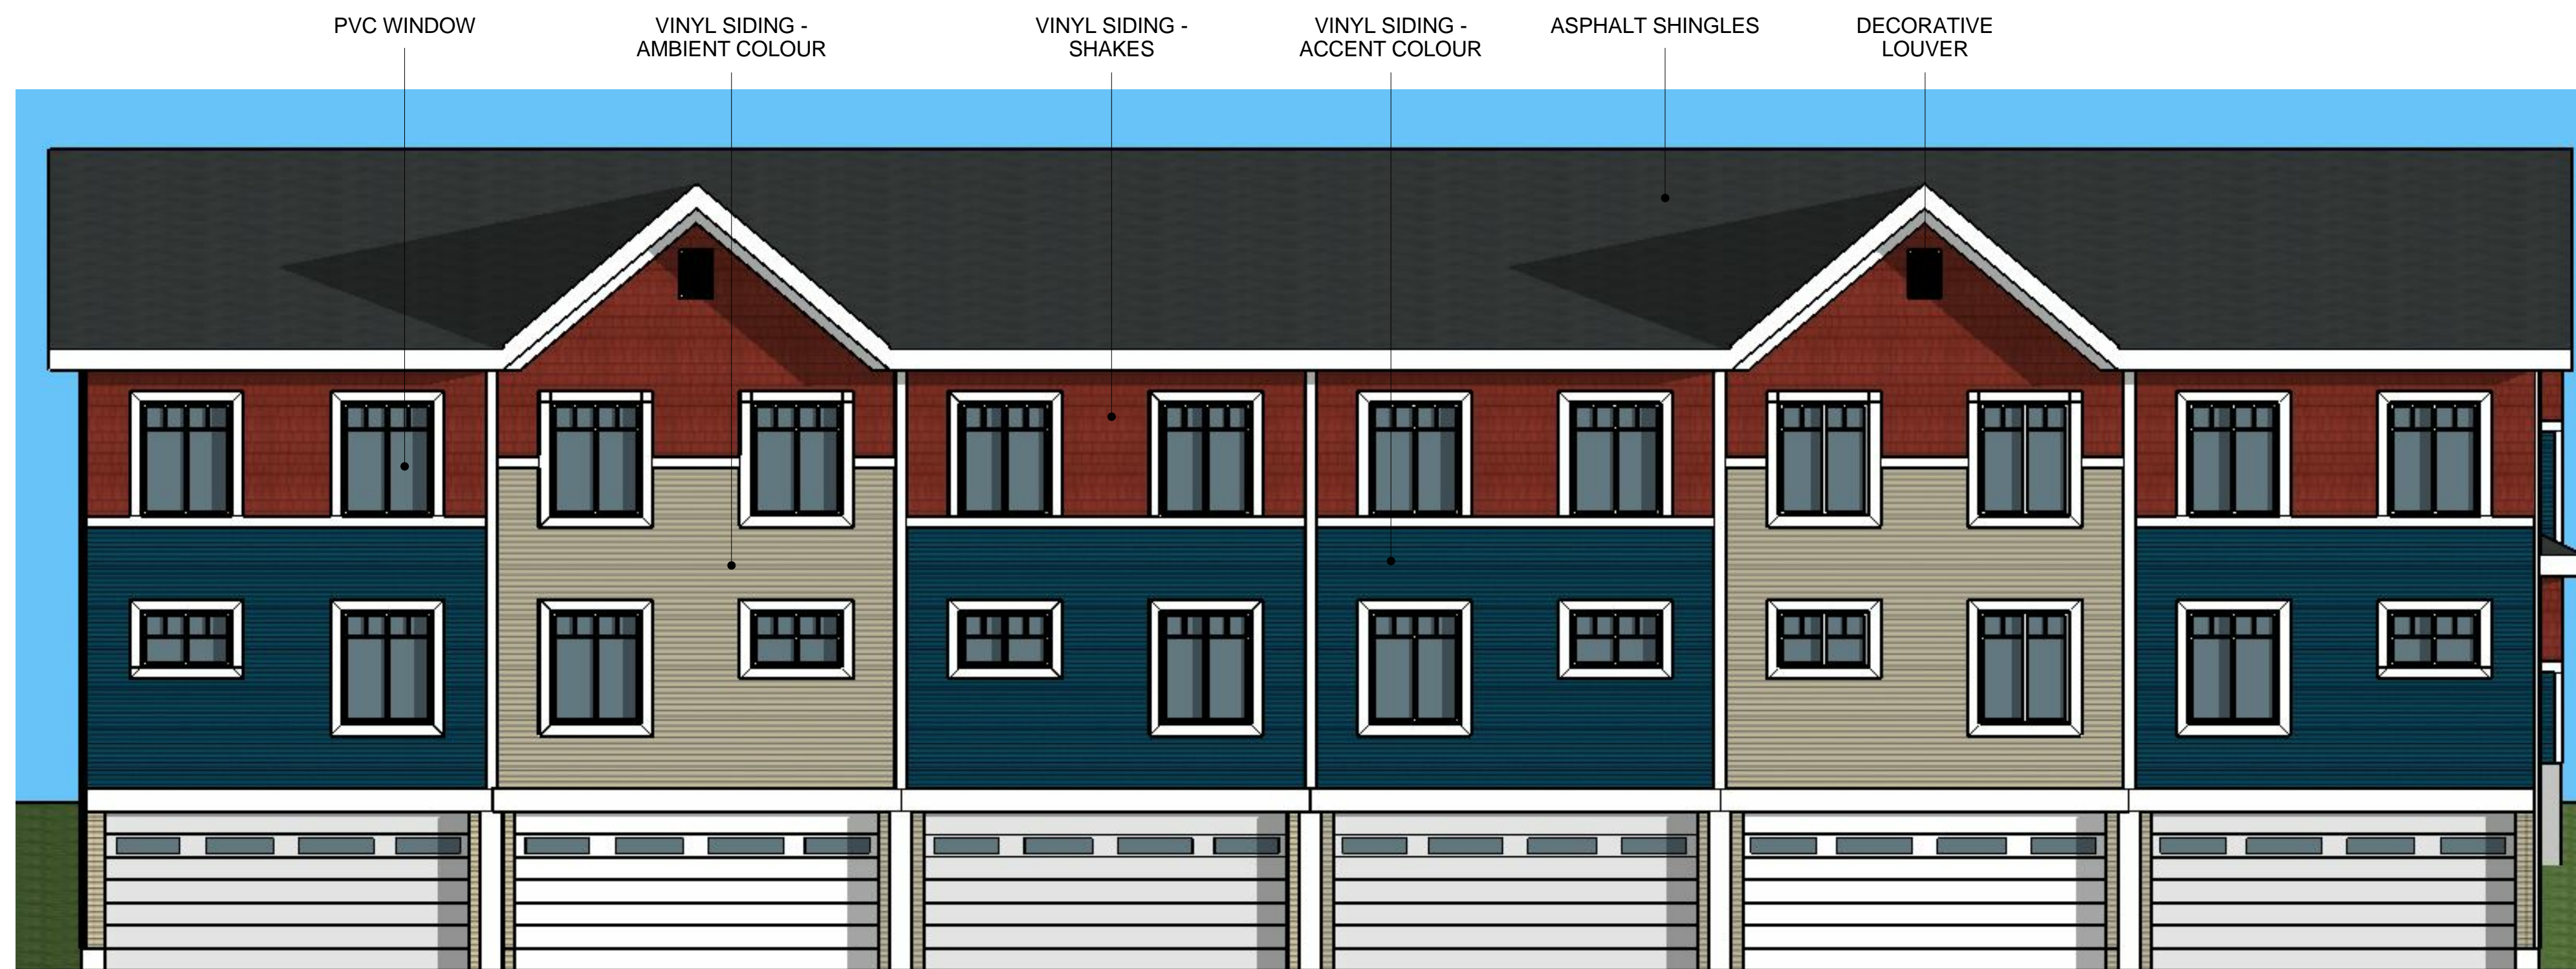

LEFT SIDE ELEVATION - HIGH VISIBILITY

FRONT ELEVATION

REAR ELEVATION

RIGHT SIDE ELEVATION - LOW VISIBILITY

BUILDING ELEVATION

KIRKNESS - FIRST PLACE PROGRAM

Kirkness, Edmonton, AB

Architectural Style:

BUILDING ELEVATION

KIRKNESS - FIRST PLACE PROGRAM

Kirkness, Edmonton, AB

Architectural Style: Mountain Lodge Contemporary

Date:

June 23, 2015

A3.1

FRONT VIEW

BUILDING PERSPECTIVE

KIRKNESS - FIRST PLACE PROGRAM

Kirkness, Edmonton, AB

Architectural Style: Mountain Lodge Contemporary

Date:

June 23, 2015

A3.2

LEFT SIDE VIEW

FRONT VIEW

REAR VIEW

BUILDING PERSPECTIVE

KIRKNESS - FIRST PLACE PROGRAM

Kirkness, Edmonton, AB

Architectural Style: Mountain Lodge Contemporary

Date: June 23, 2015

A3.3