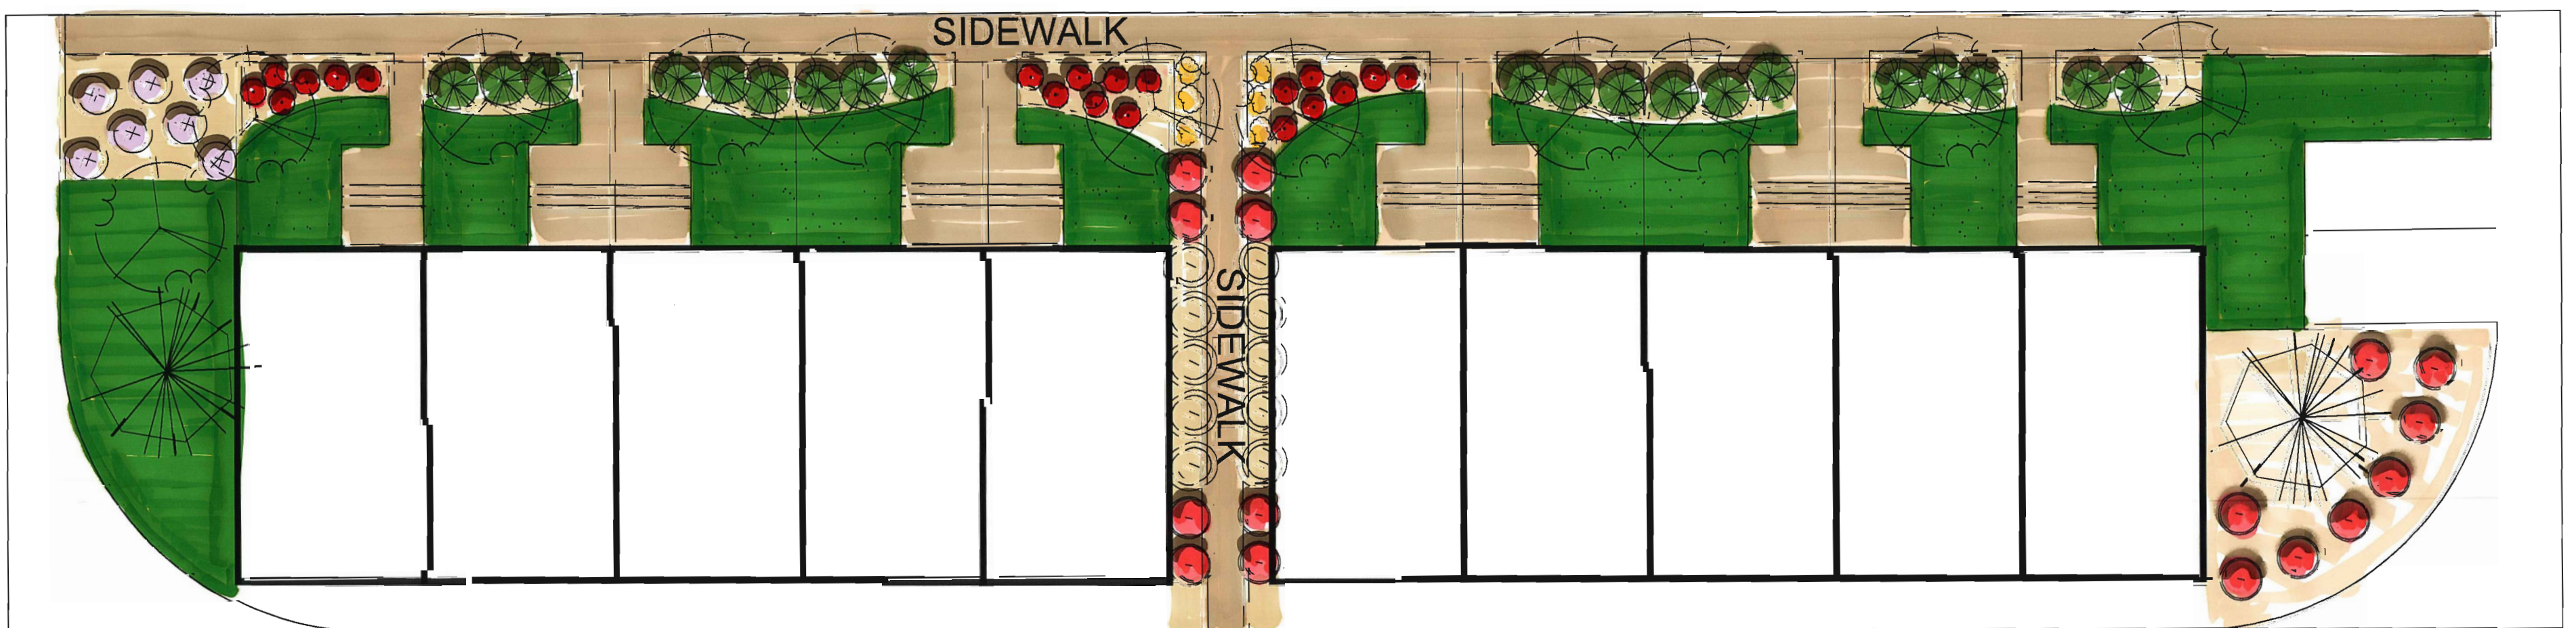

KIRKNESS FIRST PLACE LANDSCAPE CONCEPT

SCALE 1:250 METRIC
JUNE 23, 2015

BLUE COLUMNAR SPRUCE

BRANDON ELM

CALGARY CARPET

CONCORD BARBERRY

COLUMNAR ASPEN

GLOW GIRL SPIREA

IVORY SILK LILAC

SPRING SNOW CRABAPPLE

JOAN SENIOR DAYLILY

DWARF KELSEY DOGWOOD

LOGEPOLE PINE

SUMMER WINE NINEBARK

SMALL PICNIC TABLES

COMMUNAL GARDENS

KIRKNESS FIRST PLACE LANDSCAPE CONCEPT

JUNE 23, 2015