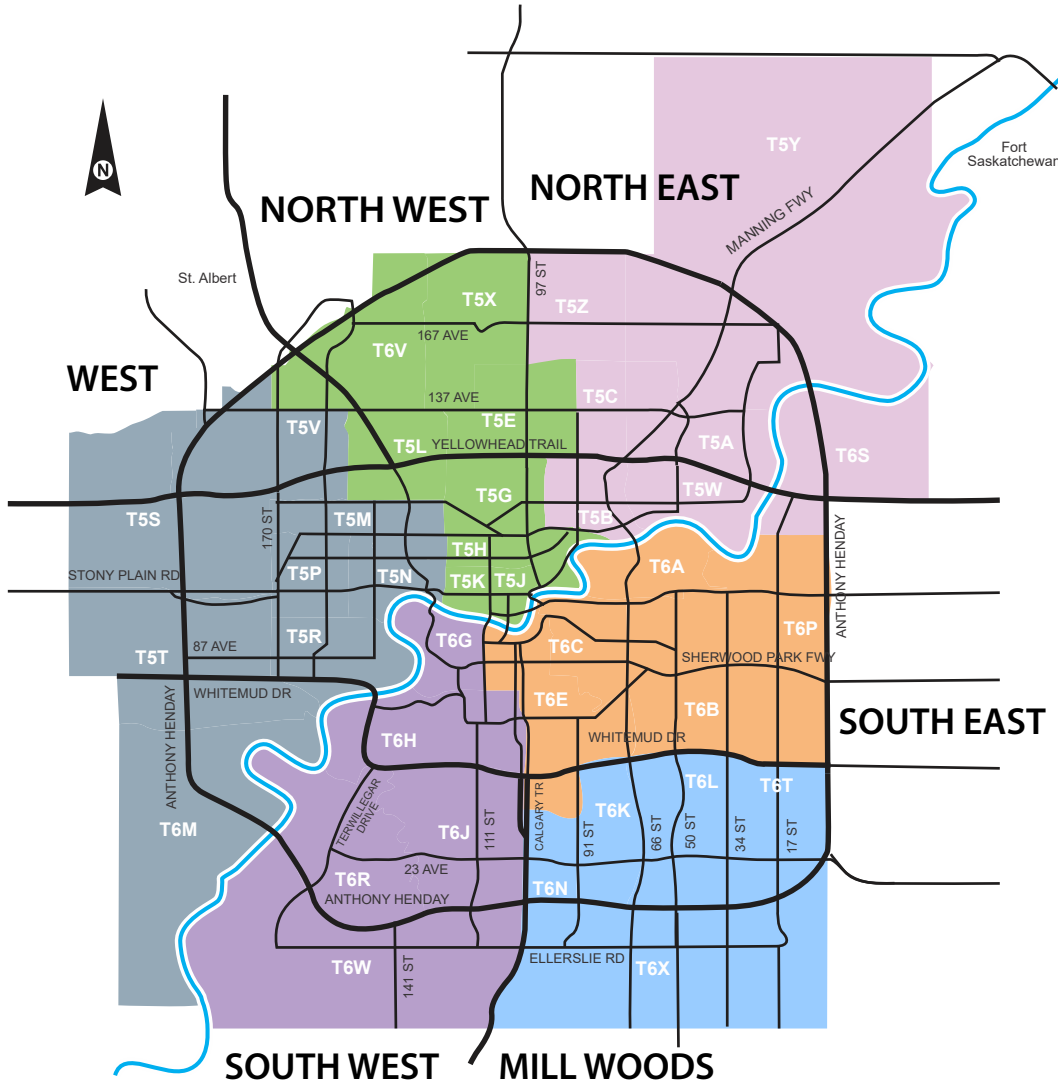

Seniors Home Supports Program Referral Service

BACKGROUND

The Seniors Home Supports Program gives Edmonton seniors referrals to vetted service providers offering snow removal, yard help, housekeeping or minor home repair services.

Six seniors organizations participate in the Seniors Home Supports Program and coordinate the program in their districts which cover all areas of Edmonton.

The organizations screen businesses, community groups and individuals and provide referrals to these service providers when contacted by seniors.

REFERRAL PROCESS

- When seniors contact the organization that coordinates the program in their area of the city they are given referrals to a number of service providers.
- Seniors contact the service providers to discuss the work they need done and the costs. The senior then selects a service provider that fits their needs.
- Seniors are not charged for the referral but they will pay a fee to the service provider for completing the work.

SENIORS HOME SUPPORTS PROGRAM

DISTRICT SERVICE AREA

West	North West	North East	South East	Mill Woods	South West
Westend Seniors Activity Centre (780) 483-1209	North West Edmonton Seniors Society (780) 482-1958	North Edmonton Seniors Assoc. (780) 944-7470	South East Edmonton Seniors Assoc. (780) 468-1985	Mill Woods Seniors Association (780) 496-2997	SouthWest Edmonton Seniors Assoc. (780) 860-2931
T5M	T5E	T5A	T6A	T6K	T6G
T5N	T5G	T5B	T6B	T6L	T6H
T5P	T5H	T5C	T6C	T6N	T6J
T5R	T5J	T5W	T6E	T6T	T6R
T5S	T5K	T5Z	T6P	T6X	T6W
T5T	T5L	T6S			
T6M	T5X	T5Y			
T5V	T6V				