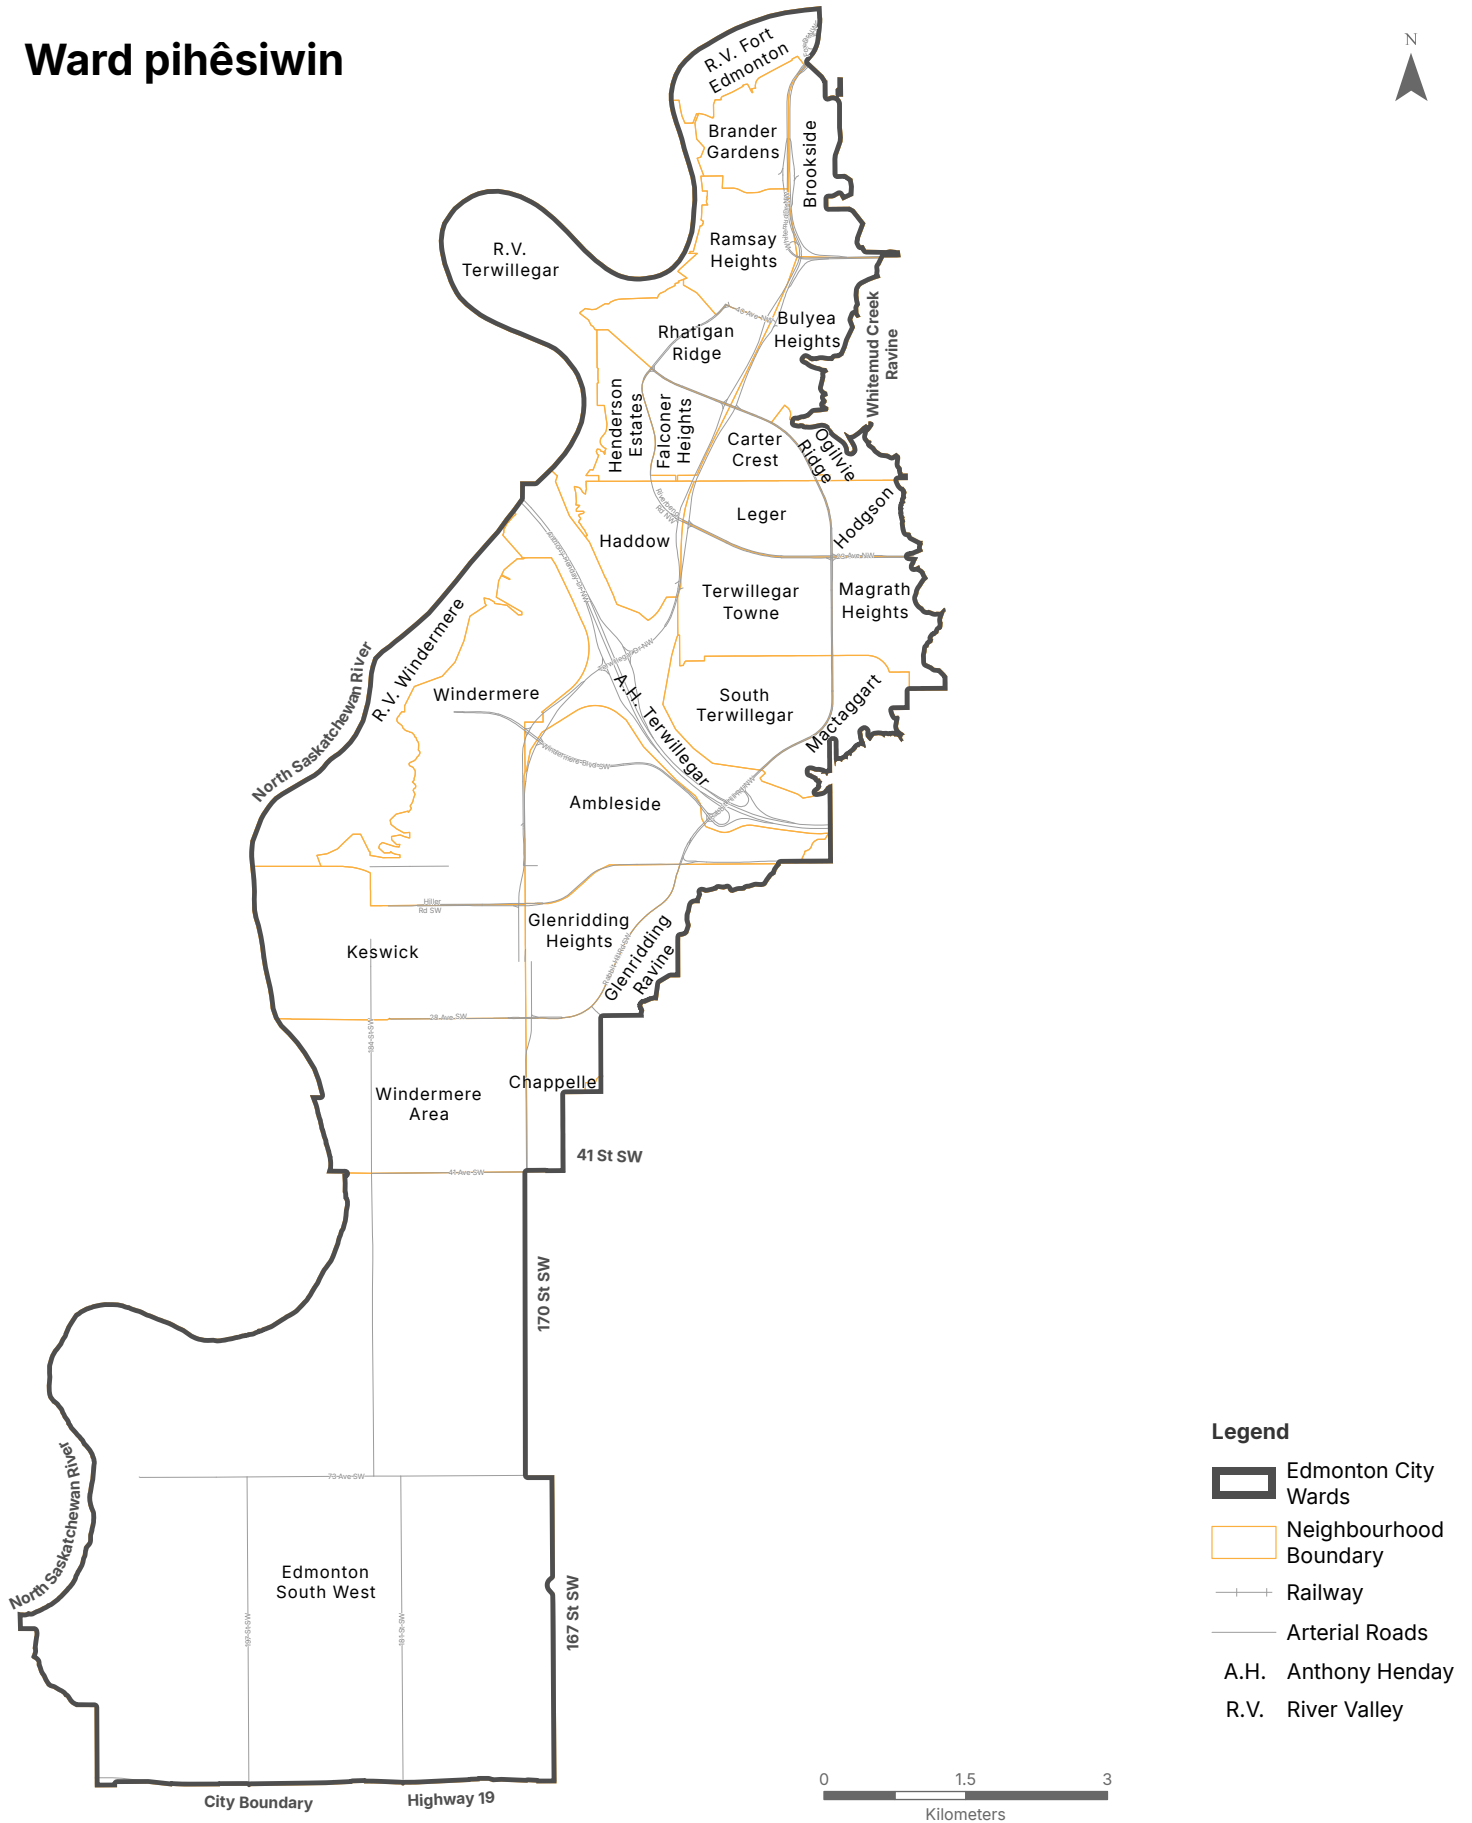

Ward pihêsiwin

Map compiled by:
Edmonton Elections, City of
Edmonton

The City of Edmonton disclaims any
liability for the use of this map.

Map Revised: December 02, 2024

**Ward Boundaries in Effect For
2025 Edmonton Election**