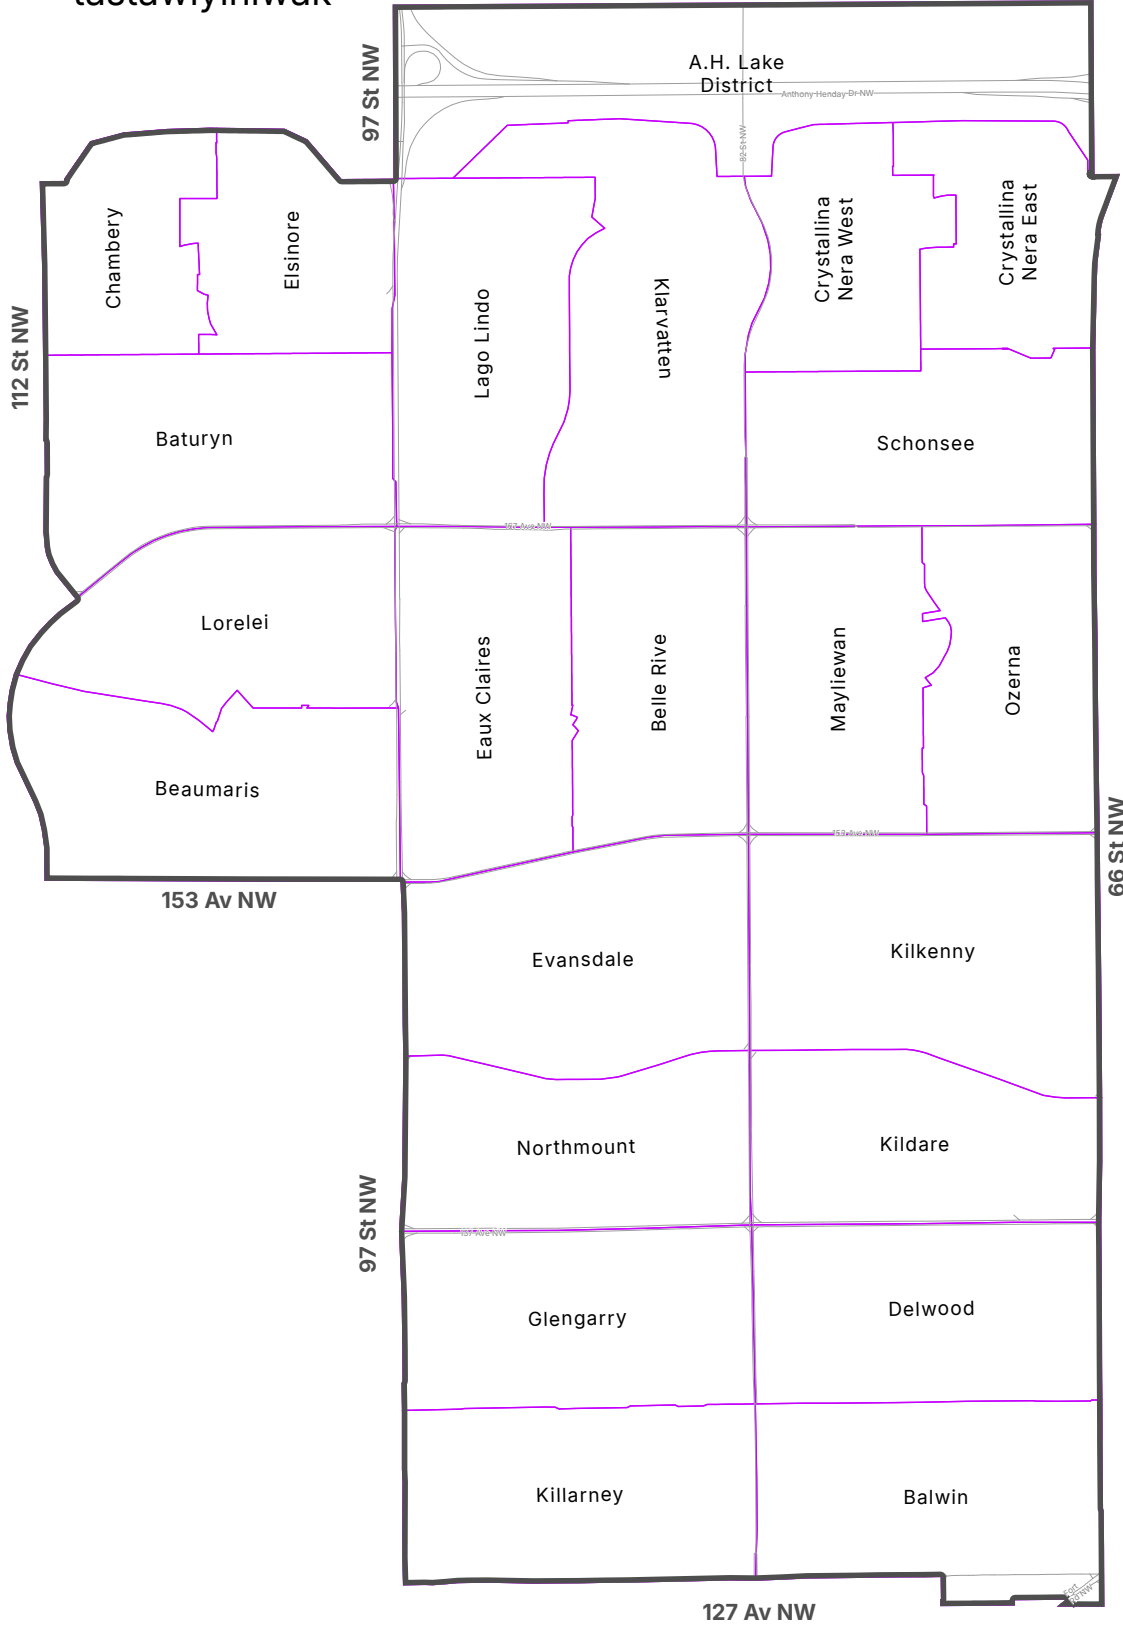

tastawiyiniwak

City Boundary

Legend

- Edmonton City Wards
- Neighbourhood Boundary
- Railway
- Arterial Roads
- A.H. Anthony Henday